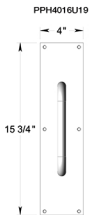

# NEW BLACK

STAINLESS STEEL KICK PLATES & MORE

More Details Online

1.800.665.2226

[www.DELTANA.net](http://www.DELTANA.net)

## S.S. PLATES US19 FINISH

Part Number	Dimensions	List price
PPH4016	4" x 16"	24.00
PP4016	4" x 16"	22.50
KP634	6" x 34"	24.00
KP834	8" x 34"	22.50
KP1034	10" x 34"	74.00