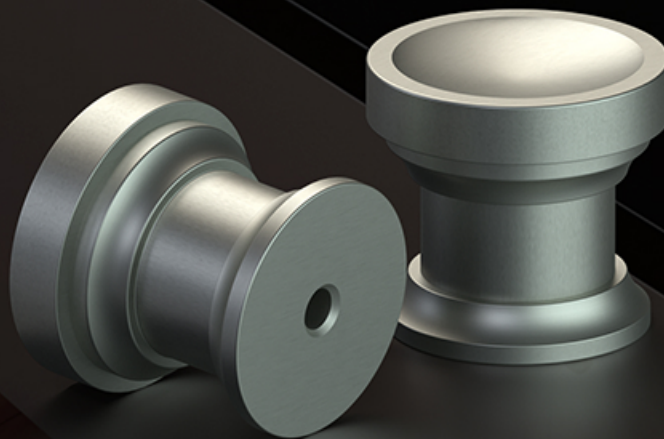

NEW DECORATIVE KNOB

THE CHALICE

1" DIAMETER AND 7/8" PROJECTION

IN AN ARRAY OF FINE FINISHES

1.800.665.2226
www.DELTANA.net