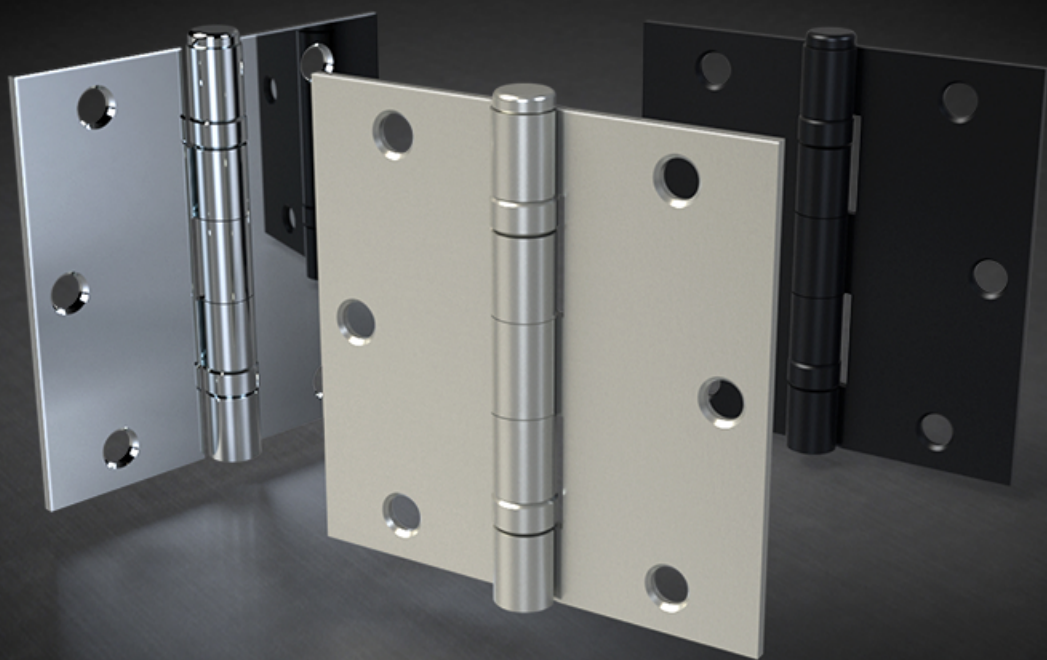

DELTA

SQUARE BALL-BEARING

3½" x 3½" STEEL RESIDENTIAL GRADE HINGE

Available in 5 finishes.

1.800.665.2226

www.DELTANA.net