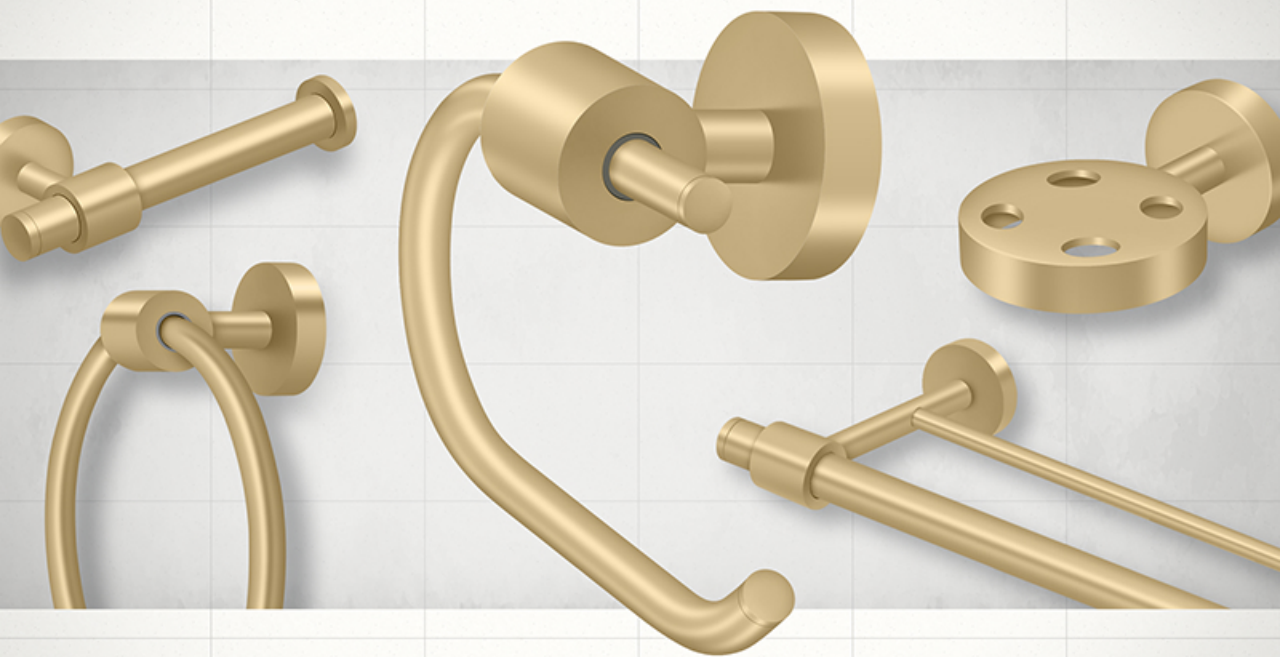

BBS MODERN BATH SERIES
NOW AVAILABLE IN ELEGANT **US4**

1.800.665.2226

www.DELTANA.net