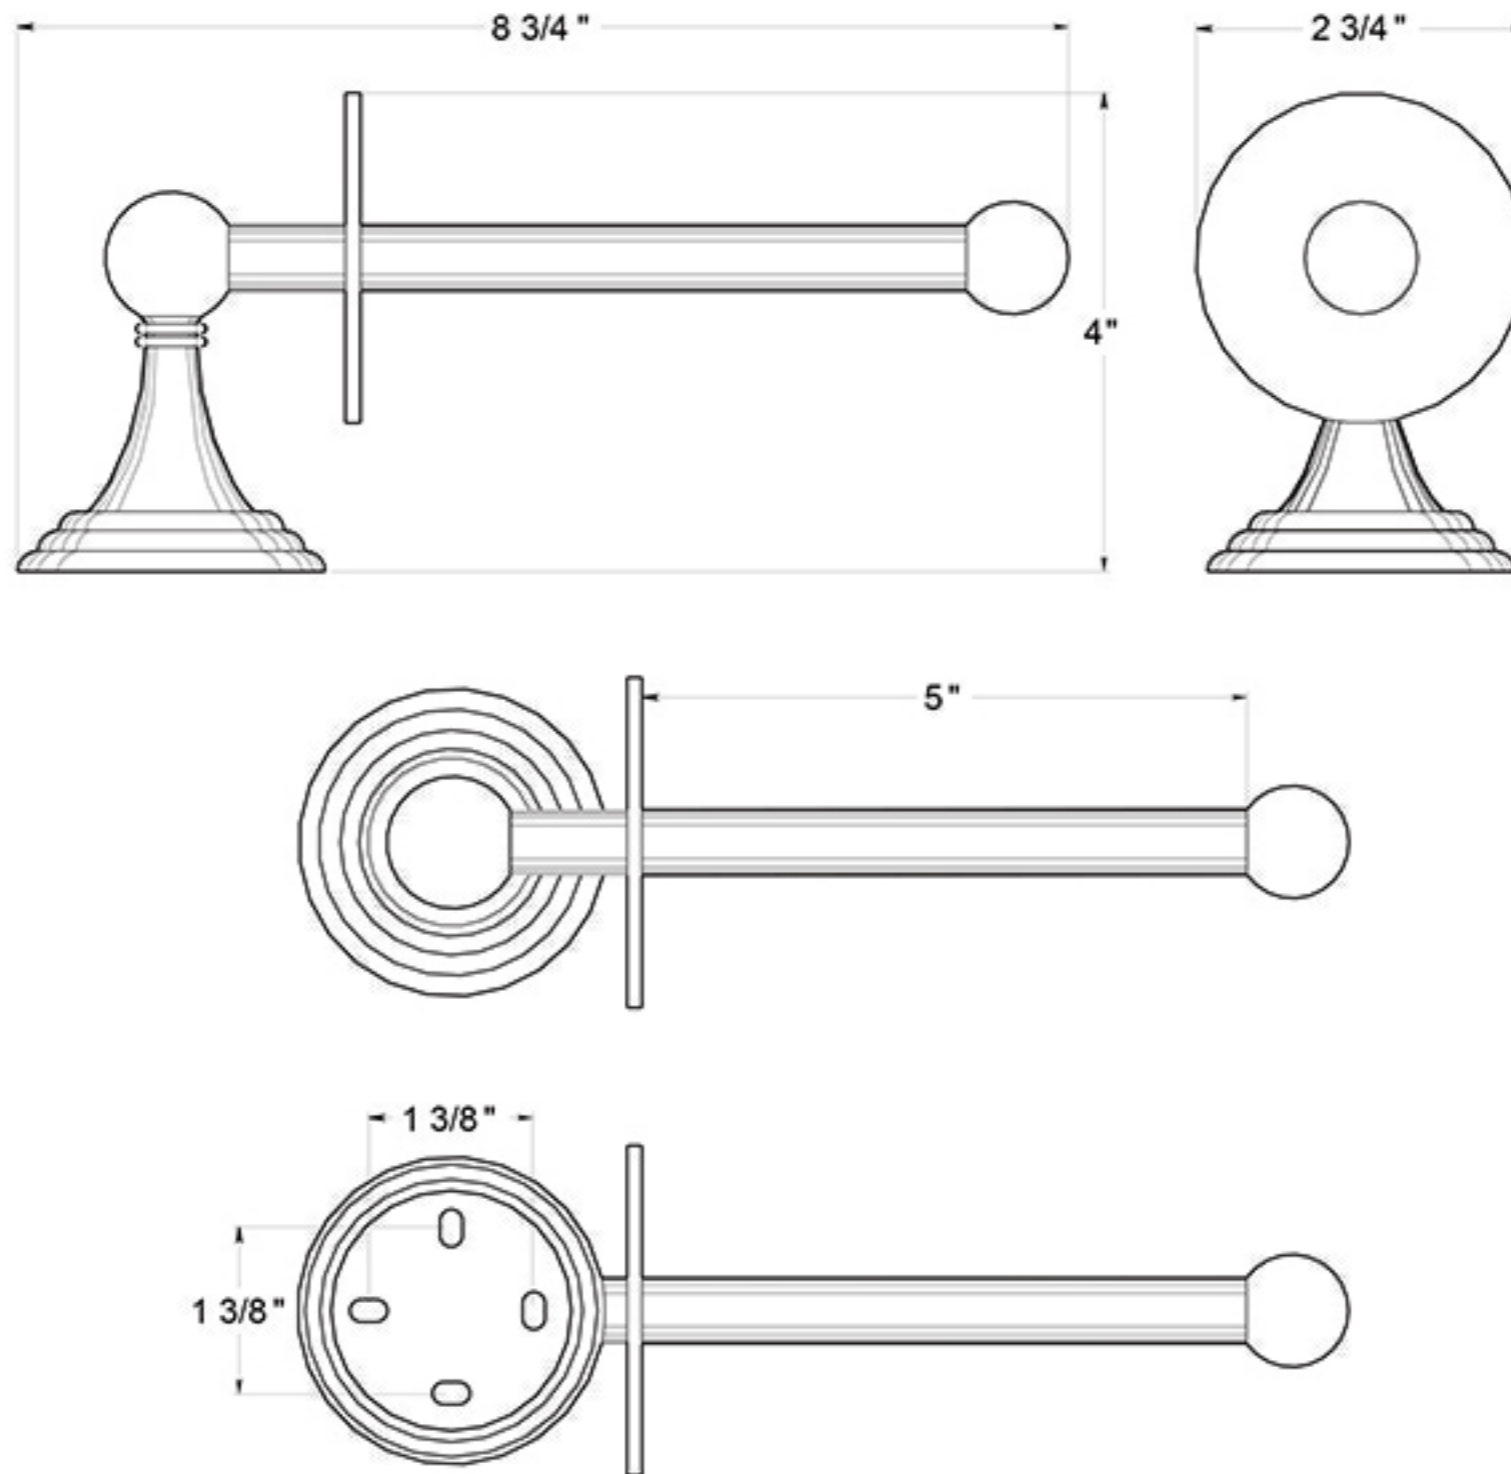

98C2001L

TOILET PAPER HOLDER / SINGLE POST / CLASSIC / SOLID BRASS

DRAWING NOT TO SCALE

NOTE: Deltana reserves the right to constantly improve its products and is not responsible for differences between the product in-hand and the specifications contained in this drawing. We do not recommend to pre-drill holes or pre-cut woods or metals based on the drawing information if the veracity of the specifications has not been proven by the live product.