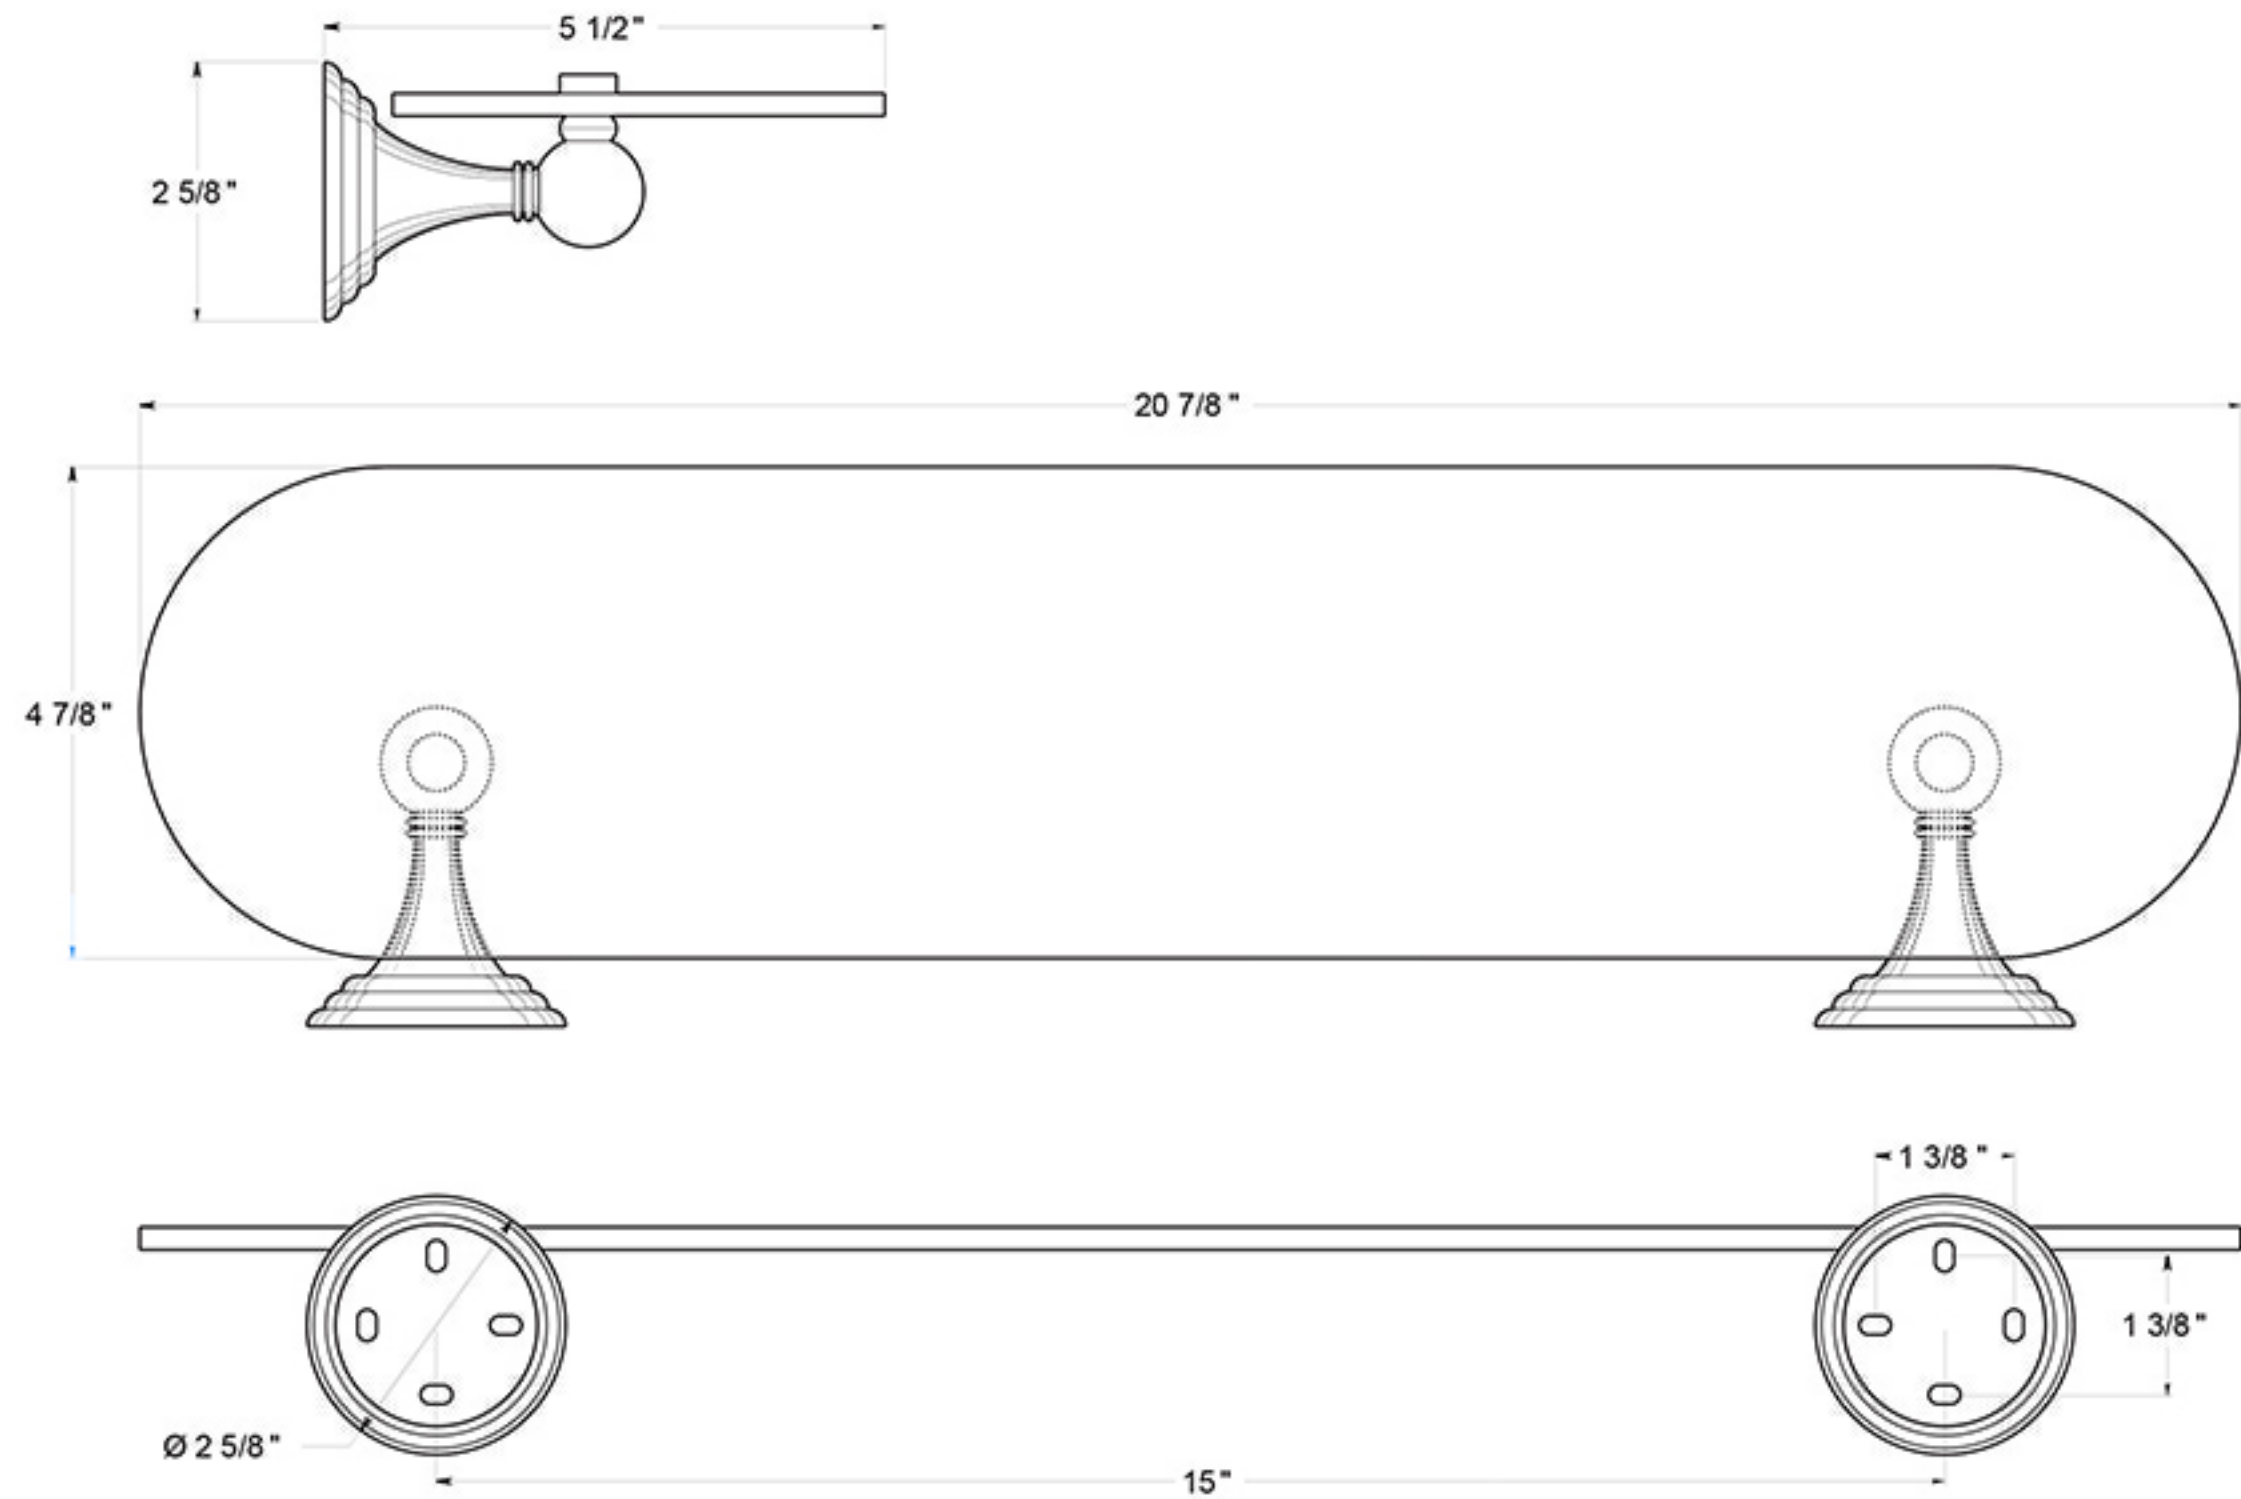

98C2015

20" GLASS SHELF / FROST WHITE GLASS / CLASSIC / SOLID BRASS

DRAWING NOT TO SCALE

NOTE: Deltana reserves the right to constantly improve its products and is not responsible for differences between the product in-hand and the specifications contained in this drawing. We do not recommend to pre-drill holes or pre-cut woods or metals based on the drawing information if the veracity of the specifications has not been proven by the live product.