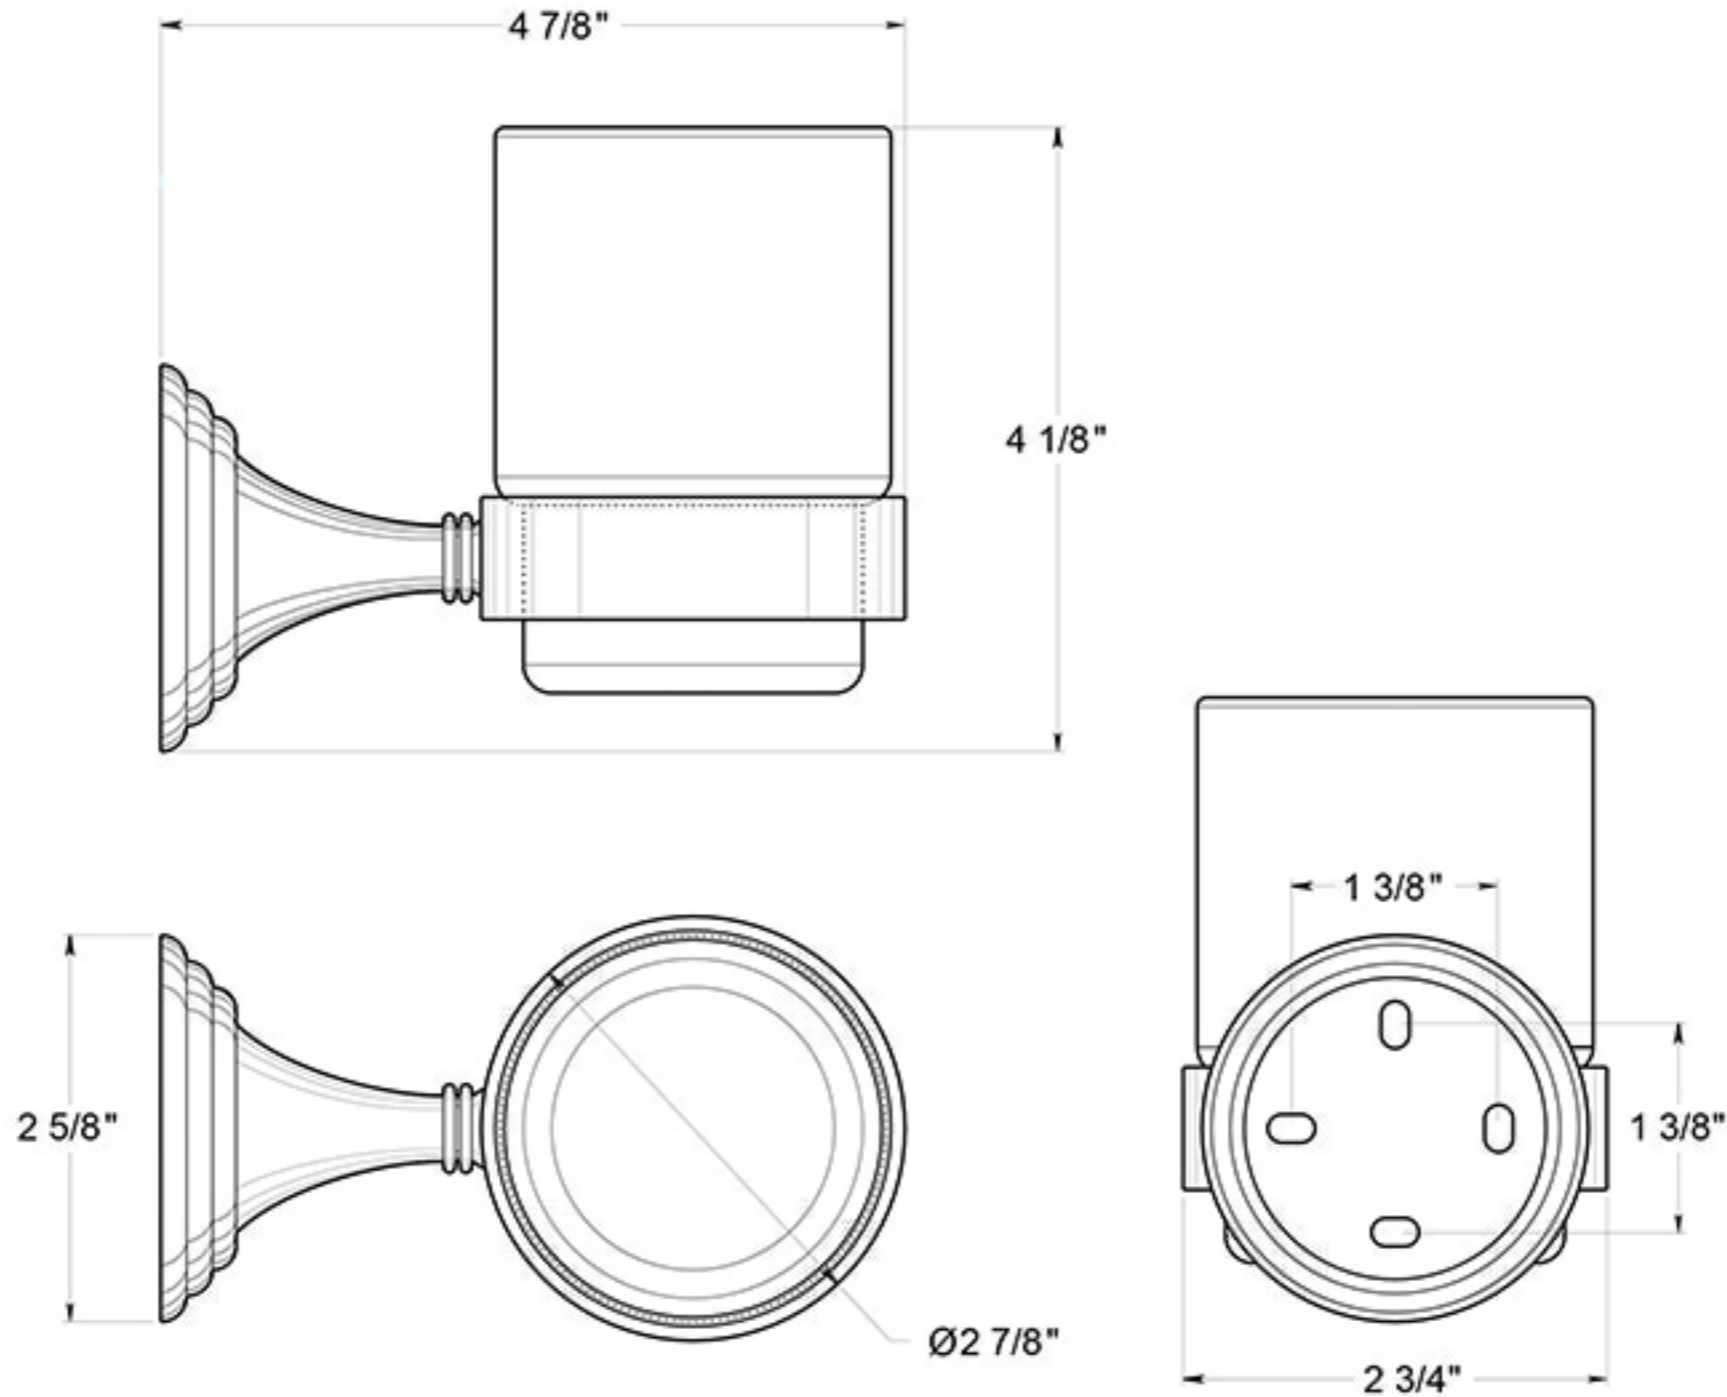

## TUMBLER HOLDER WITH GLASS / CLASSIC / SOLID BRASS

DRAWING NOT TO SCALE

NOTE: Deltana reserves the right to constantly improve its products and is not responsible for differences between the product in-hand and the specifications contained in this drawing. We do not recommend to pre-drill holes or pre-cut woods or metals based on the drawing information if the veracity of the specifications has not been proven by the live product.