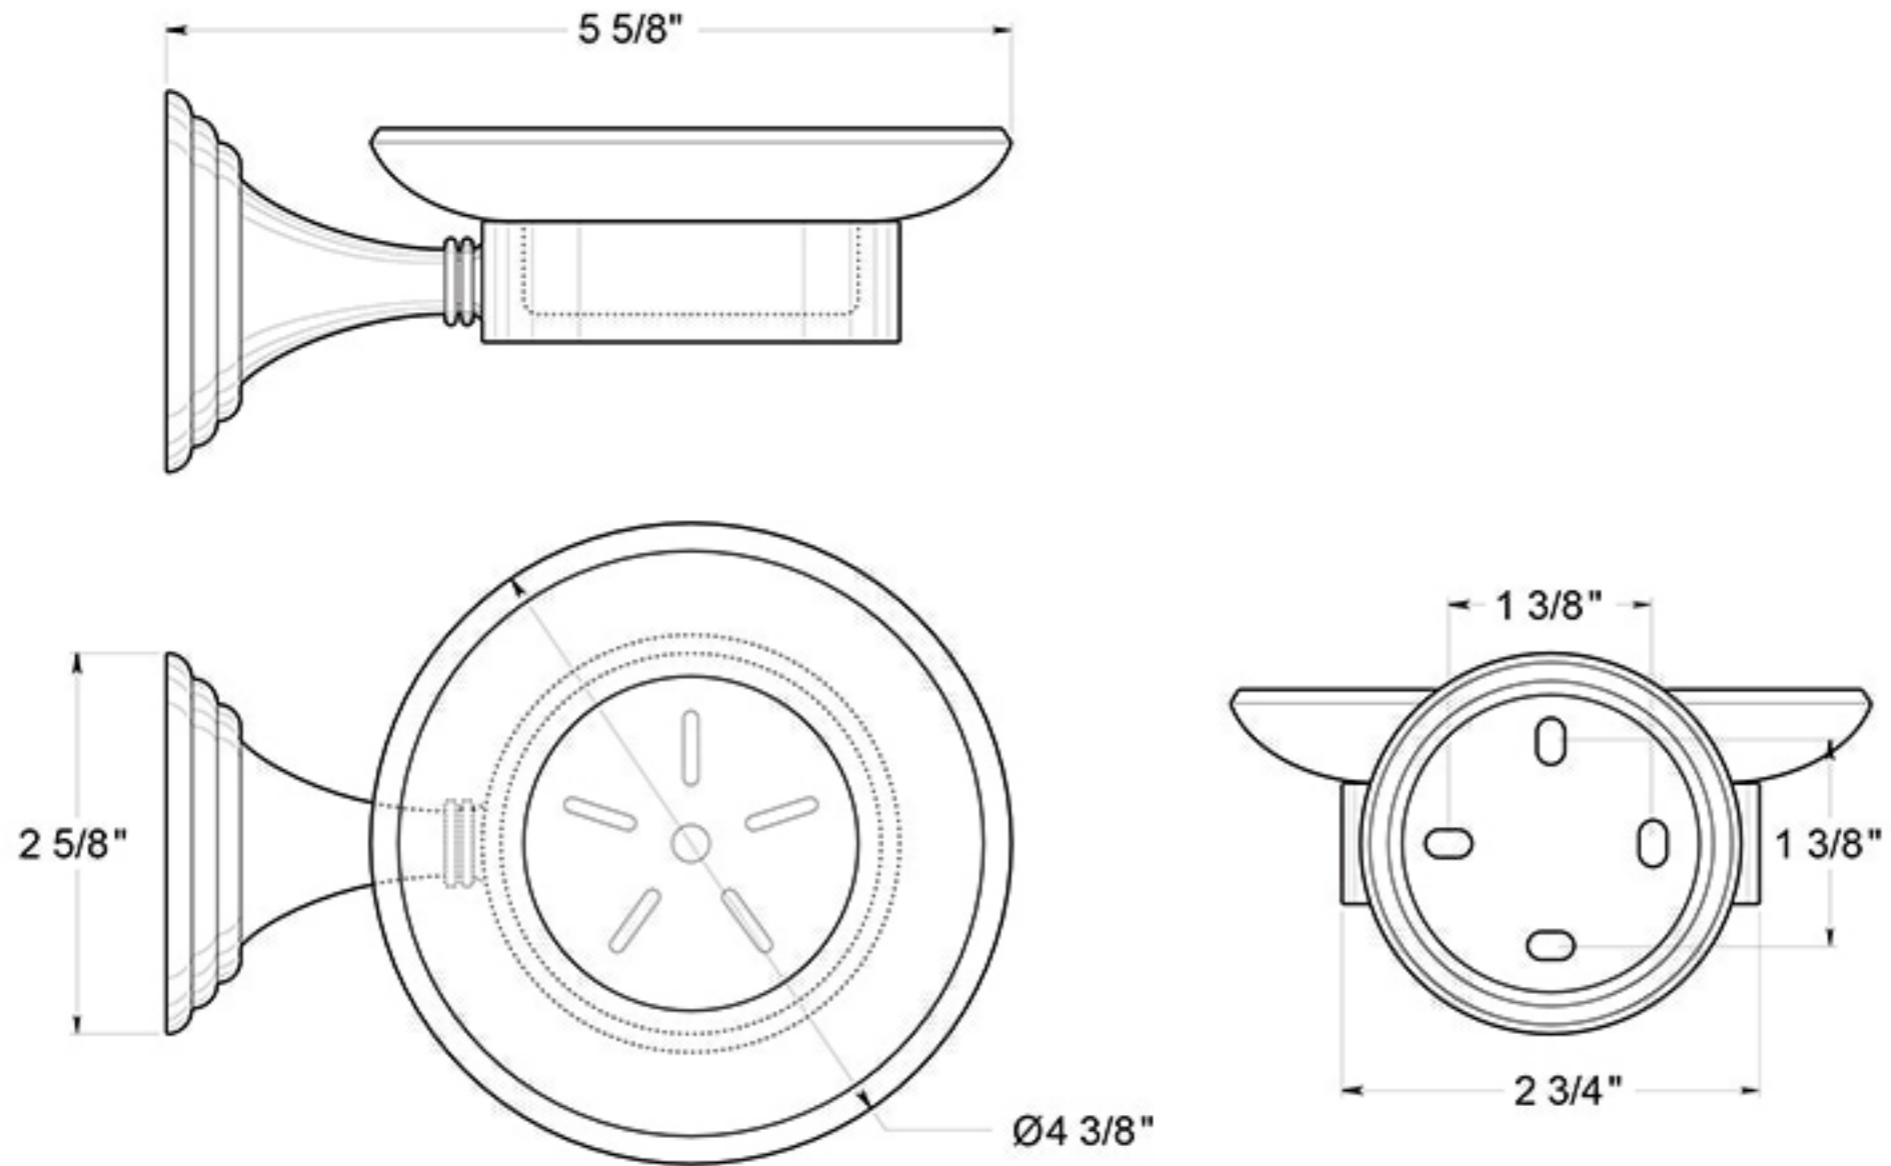

98C2012

SOAP DISH WITH GLASS / CLASSIC / SOLID BRASS

DRAWING NOT TO SCALE

NOTE: Deltana reserves the right to constantly improve its products and is not responsible for differences between the product in-hand and the specifications contained in this drawing. We do not recommend to pre-drill holes or pre-cut woods or metals based on the drawing information if the veracity of the specifications has not been proven by the live product.