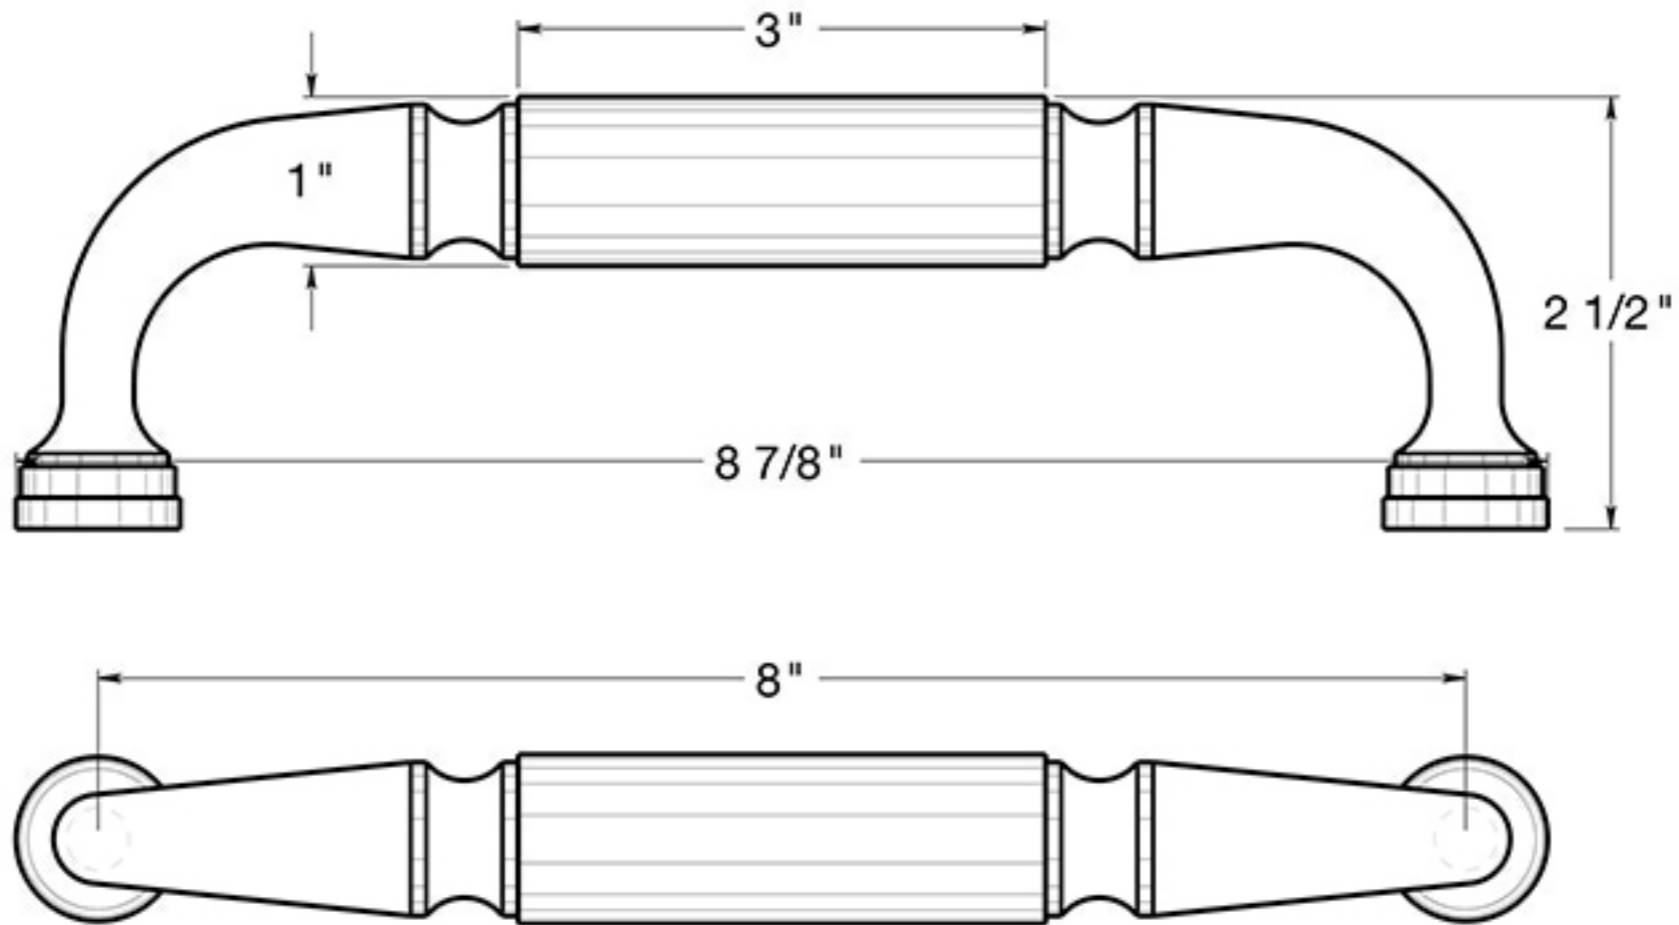

DP2574

8" DOOR PULL / SOLID BRASS

DRAWING NOT TO SCALE

NOTE: Deltana reserves the right to constantly improve its products and is not responsible for differences between the product in-hand and the specifications contained in this drawing. We do not recommend to pre-drill holes or pre-cut woods or metals based on the drawing information if the veracity of the specifications has not been proven by the live product.