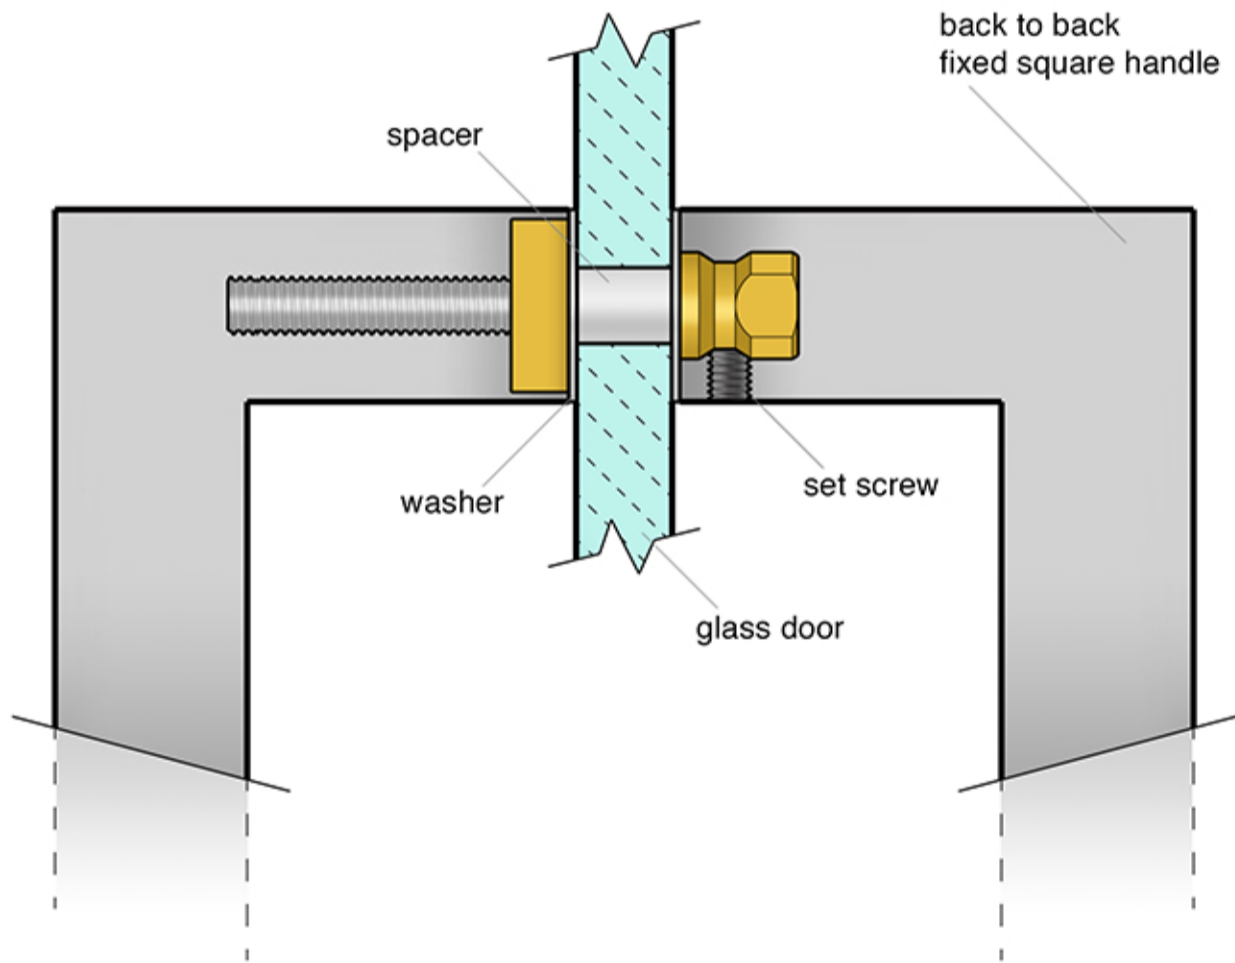

CONTEMPORARY STAINLESS STEEL PULLS

Parts diagram for Glass / Timber or Metal Doors

SSP1210 / SSP1810 / SSP2410

GLASS DOORS

SSP1210 / SSP1810 / SSP2410

TIMBER & METAL DOORS

SSPBB1210 / SSPBB1810 / SSPBB2410

GLASS DOORS

SSPBB1210 / SSPBB1810 / SSPBB2410

TIMBER & METAL DOORS