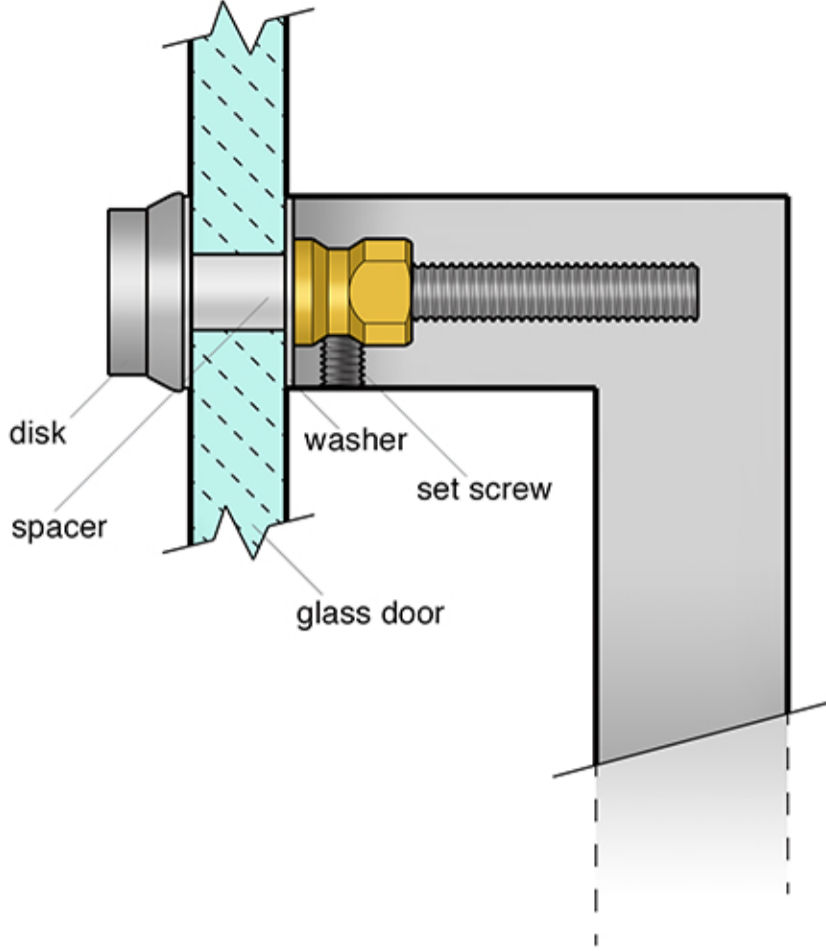

CONTEMPORARY STAINLESS STEEL PULLS

Parts diagram for Glass / Timber or Metal Doors

SSP1210 / SSP1810 / SSP2410

GLASS DOORS

SSP1210 / SSP1810 / SSP2410

TIMBER & METAL DOORS

SSPBB1210 / SSPBB1810 / SSPBB2410

GLASS DOORS

SSPBB1210 / SSPBB1810 / SSPBB2410

TIMBER & METAL DOORS