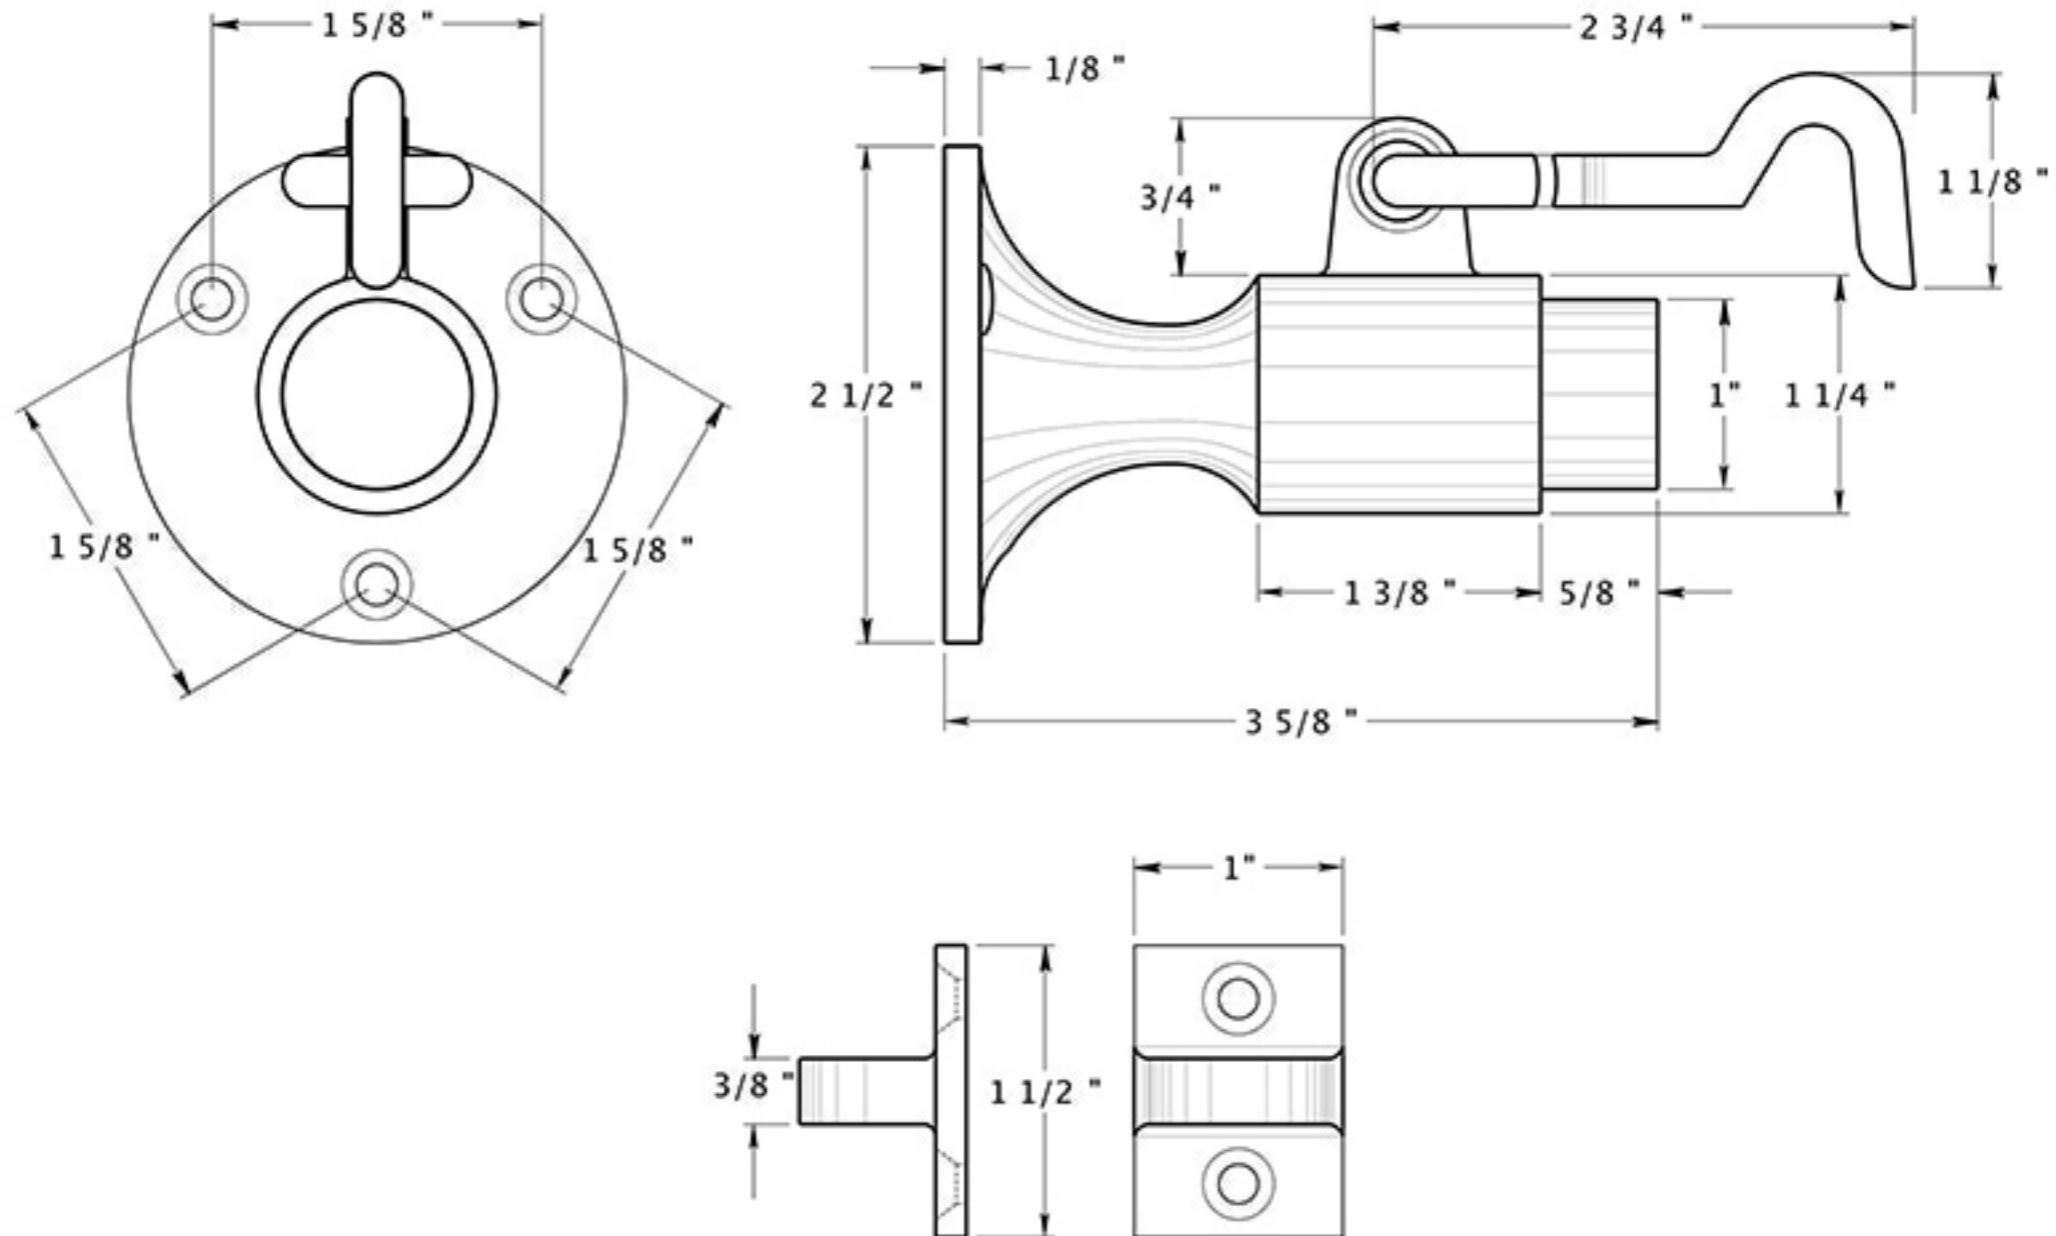

SAHW325

3-5/8" WALL MOUNT BUMPER WITH HOOK AND EYE / SOLID BRASS

DRAWING NOT TO SCALE

NOTE: Deltana reserves the right to constantly improve its products and is not responsible for differences between the product in-hand and the specifications contained in this drawing. We do not recommend to pre-drill holes or pre-cut woods or metals based on the drawing information if the veracity of the specifications has not been proven by the live product.