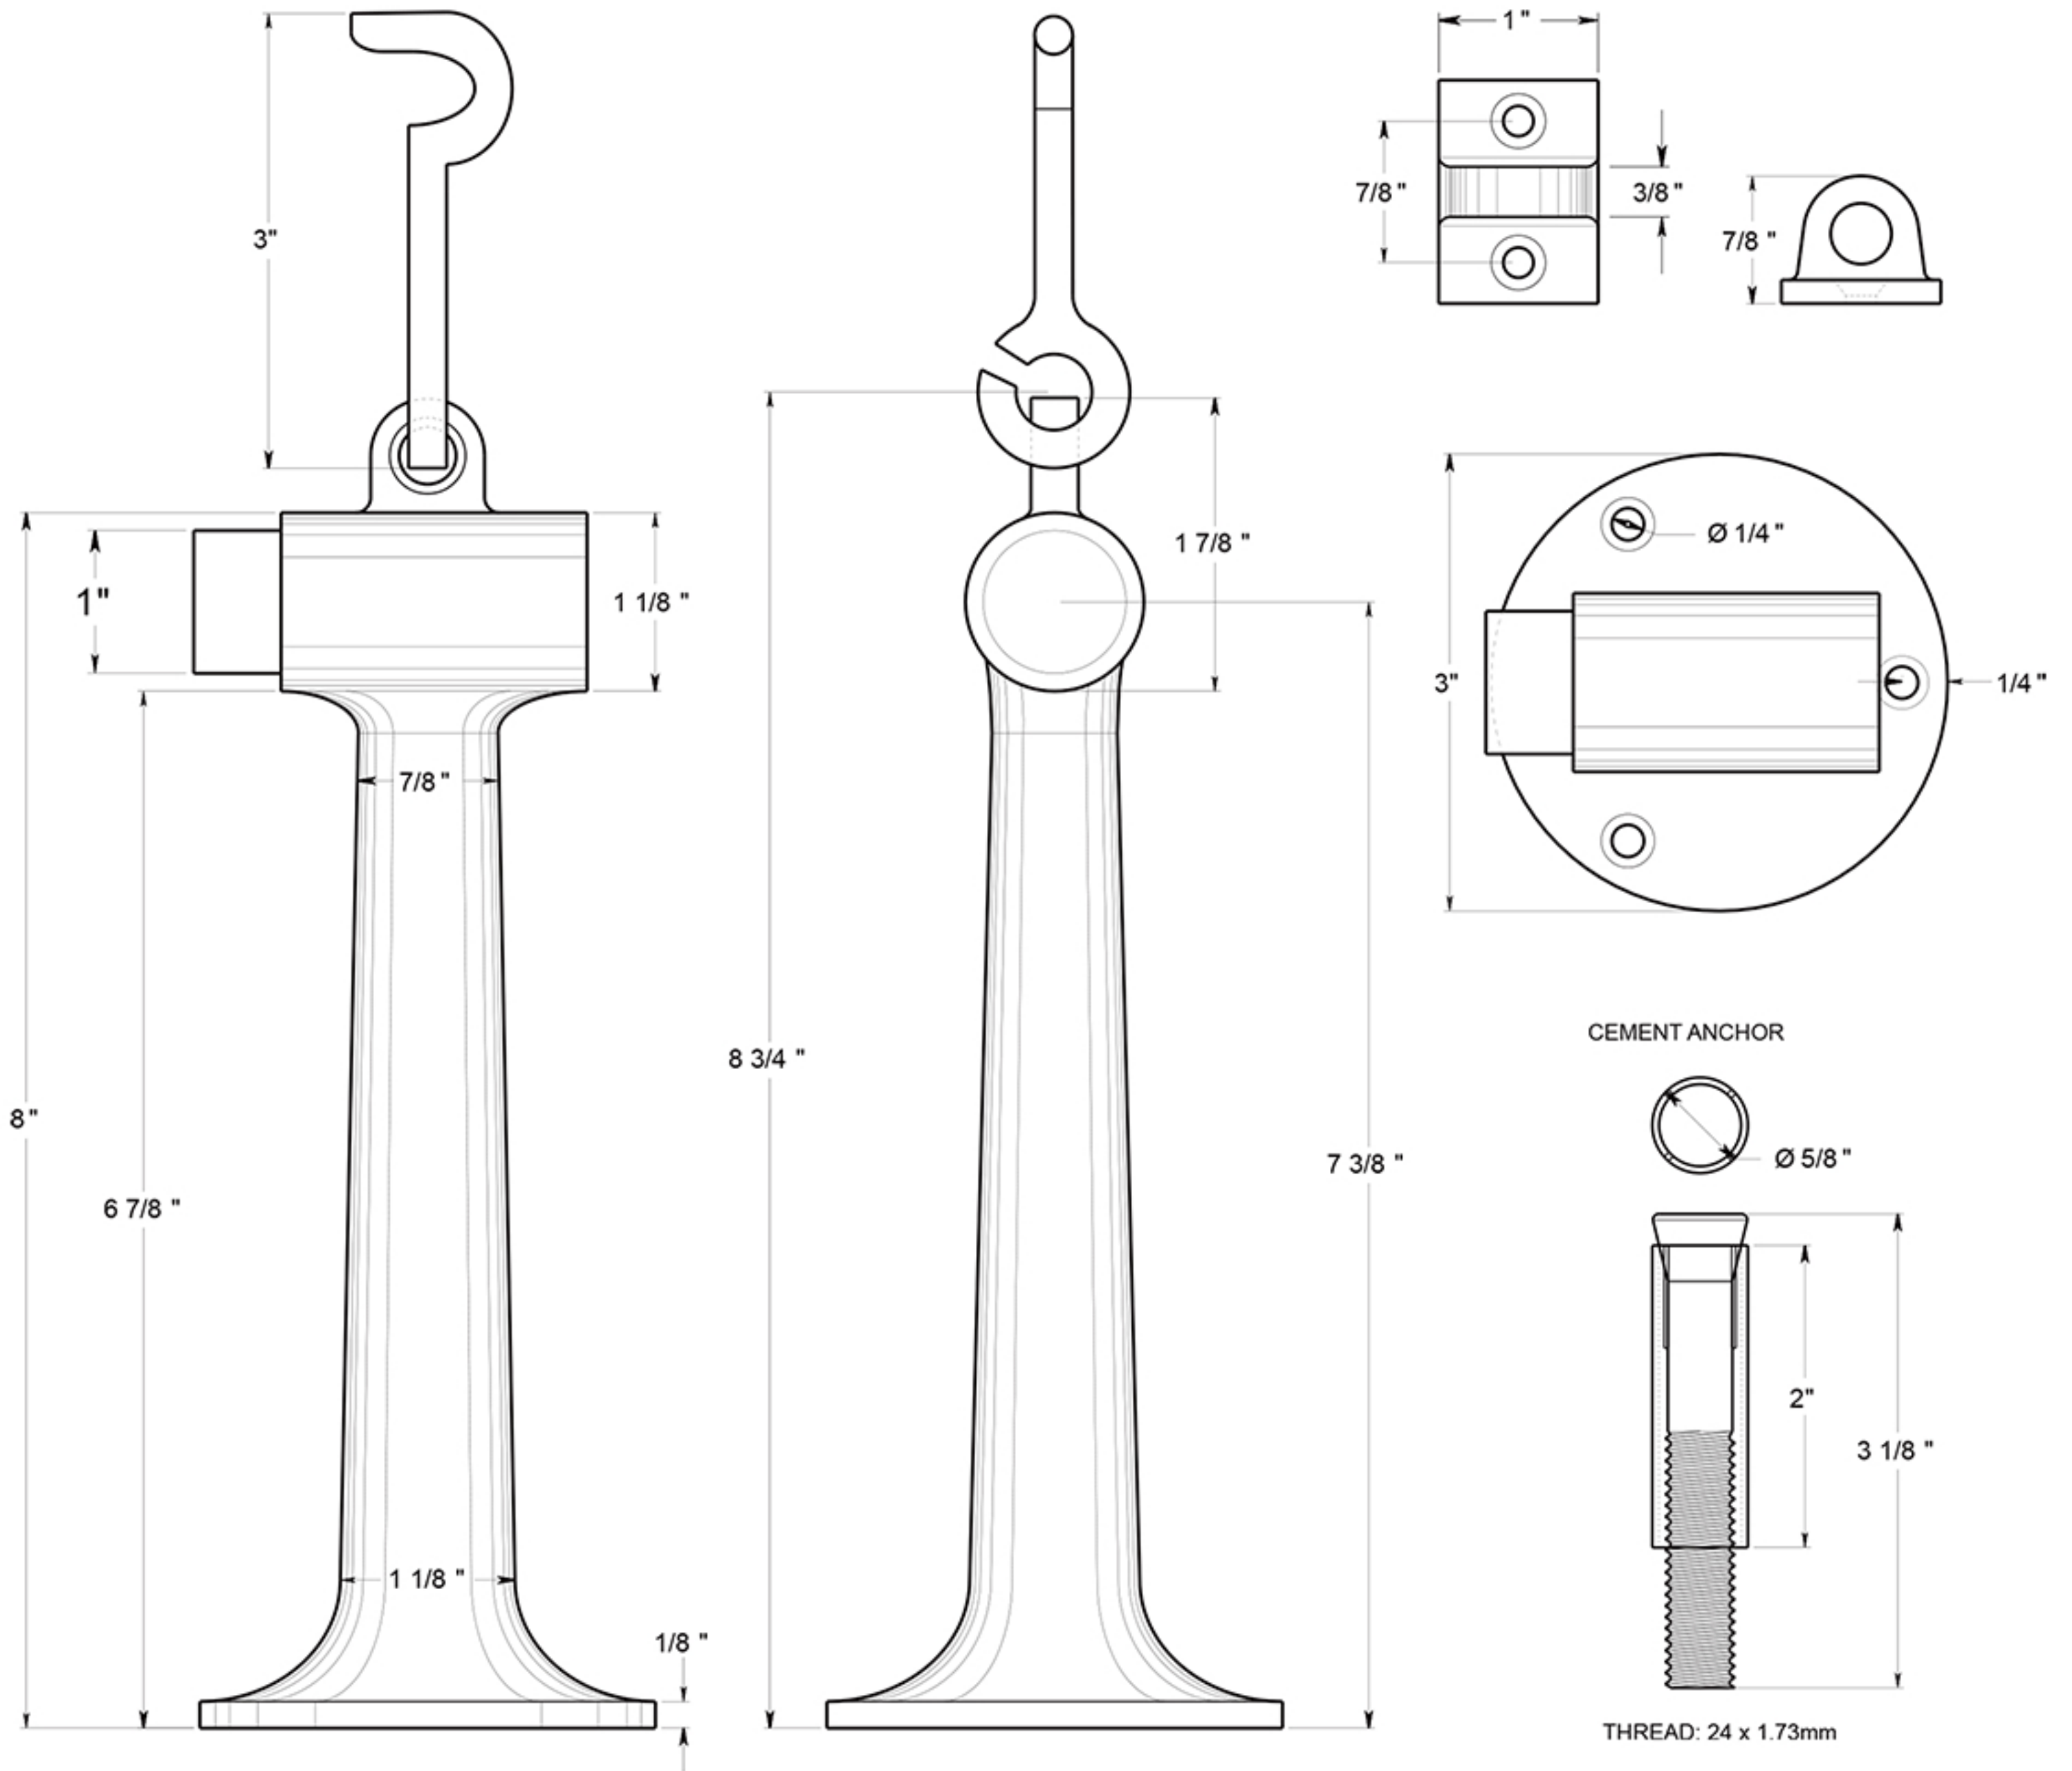

# DSF830

8" BUMPER / FLOOR MOUNT WITH HOOK AND EYE  
HD / SOLID BRASS

## DRAWING NOT TO SCALE

NOTE: Deltana reserves the right to constantly improve its products and is not responsible for differences between the product in-hand and the specifications contained in this drawing. We do not recommend to pre-drill holes or pre-cut woods or metals based on the drawing information if the veracity of the specifications has not been proven by the live product.