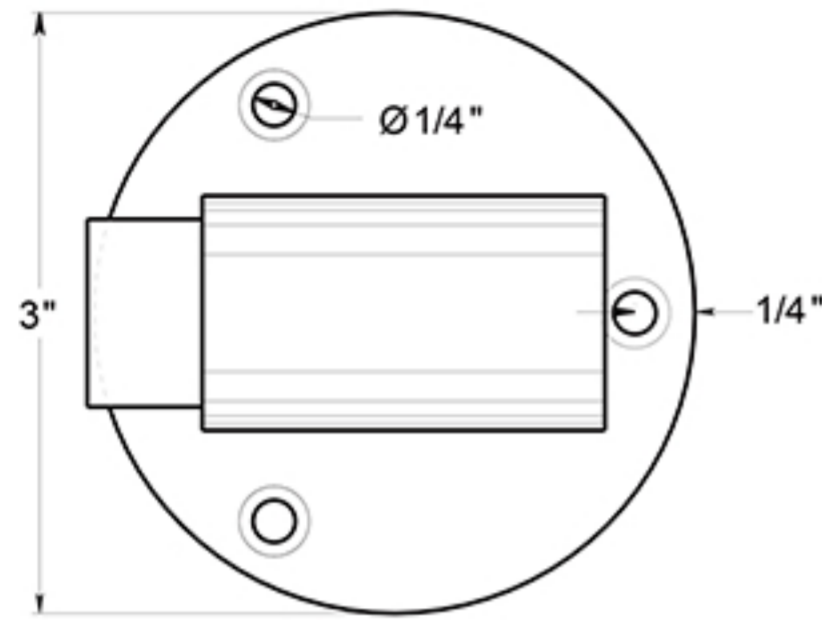

DSF800

8" BUMPER / FLOOR MOUNT
HD / SOLID BRASS

CEMENT ANCHOR

THREAD: 24 x 1.73mm

DRAWING NOT TO SCALE

NOTE: Deltana reserves the right to constantly improve its products and is not responsible for differences between the product in-hand and the specifications contained in this drawing. We do not recommend to pre-drill holes or pre-cut woods or metals based on the drawing information if the veracity of the specifications has not been proven by the live product.