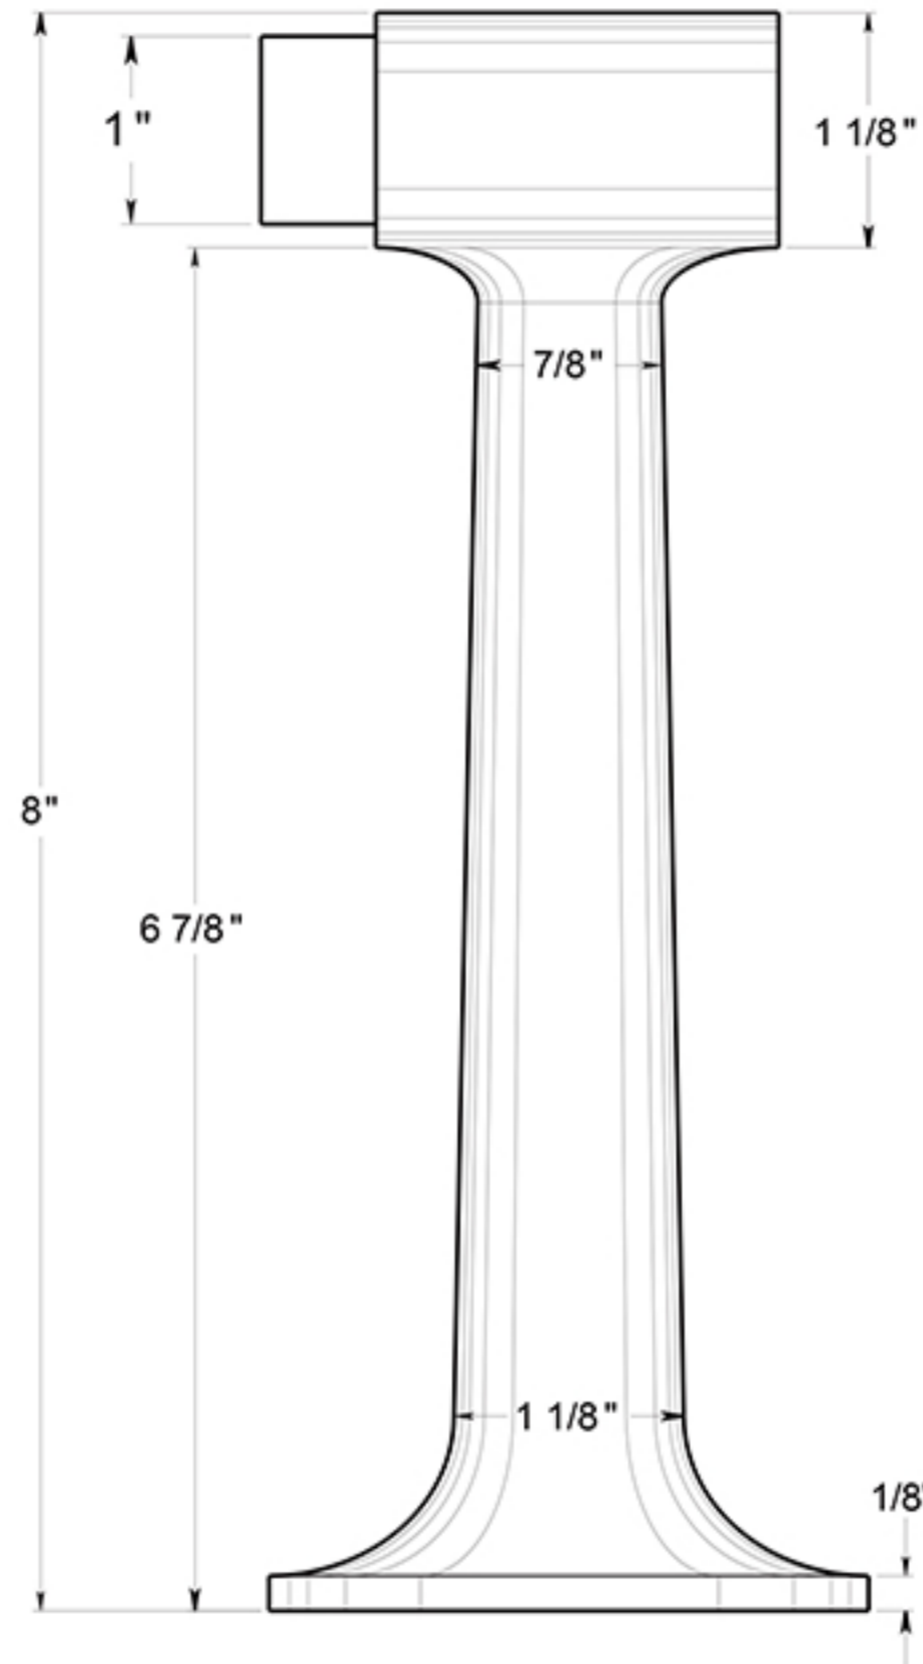

DSF800

8" BUMPER / FLOOR MOUNT
HD / SOLID BRASS

CEMENT ANCHOR

THREAD: 24 x 1.73mm

DRAWING NOT TO SCALE

NOTE: Deltana reserves the right to constantly improve its products and is not responsible for differences between the product in-hand and the specifications contained in this drawing. We do not recommend to pre-drill holes or pre-cut woods or metals based on the drawing information if the veracity of the specifications has not been proven by the live product.