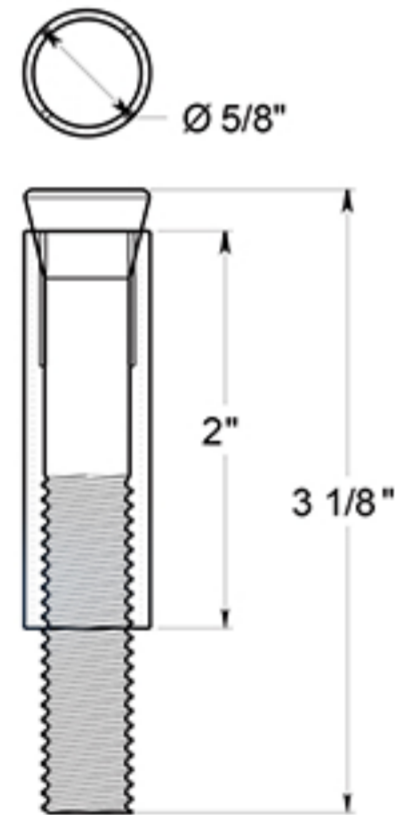

DSF800

8" BUMPER / FLOOR MOUNT
HD / SOLID BRASS

CEMENT ANCHOR

THREAD: 24 x 1.73mm

DRAWING NOT TO SCALE

NOTE: Deltana reserves the right to constantly improve its products and is not responsible for differences between the product in-hand and the specifications contained in this drawing. We do not recommend to pre-drill holes or pre-cut woods or metals based on the drawing information if the veracity of the specifications has not been proven by the live product.