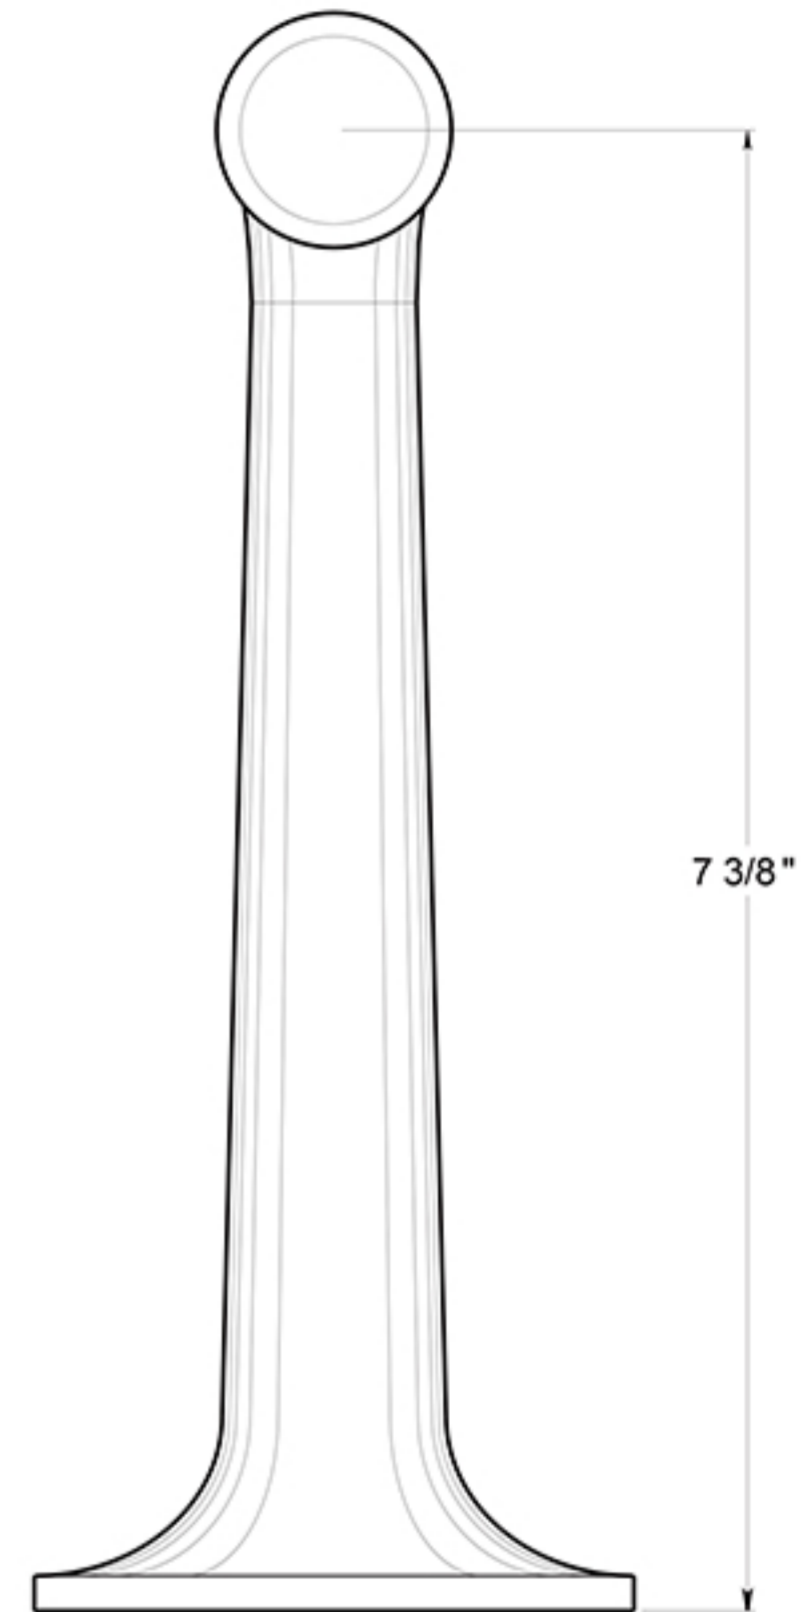

DSF800

8" BUMPER / FLOOR MOUNT
HD / SOLID BRASS

CEMENT ANCHOR

THREAD: 24 x 1.73mm

DRAWING NOT TO SCALE

NOTE: Deltana reserves the right to constantly improve its products and is not responsible for differences between the product in-hand and the specifications contained in this drawing. We do not recommend to pre-drill holes or pre-cut woods or metals based on the drawing information if the veracity of the specifications has not been proven by the live product.