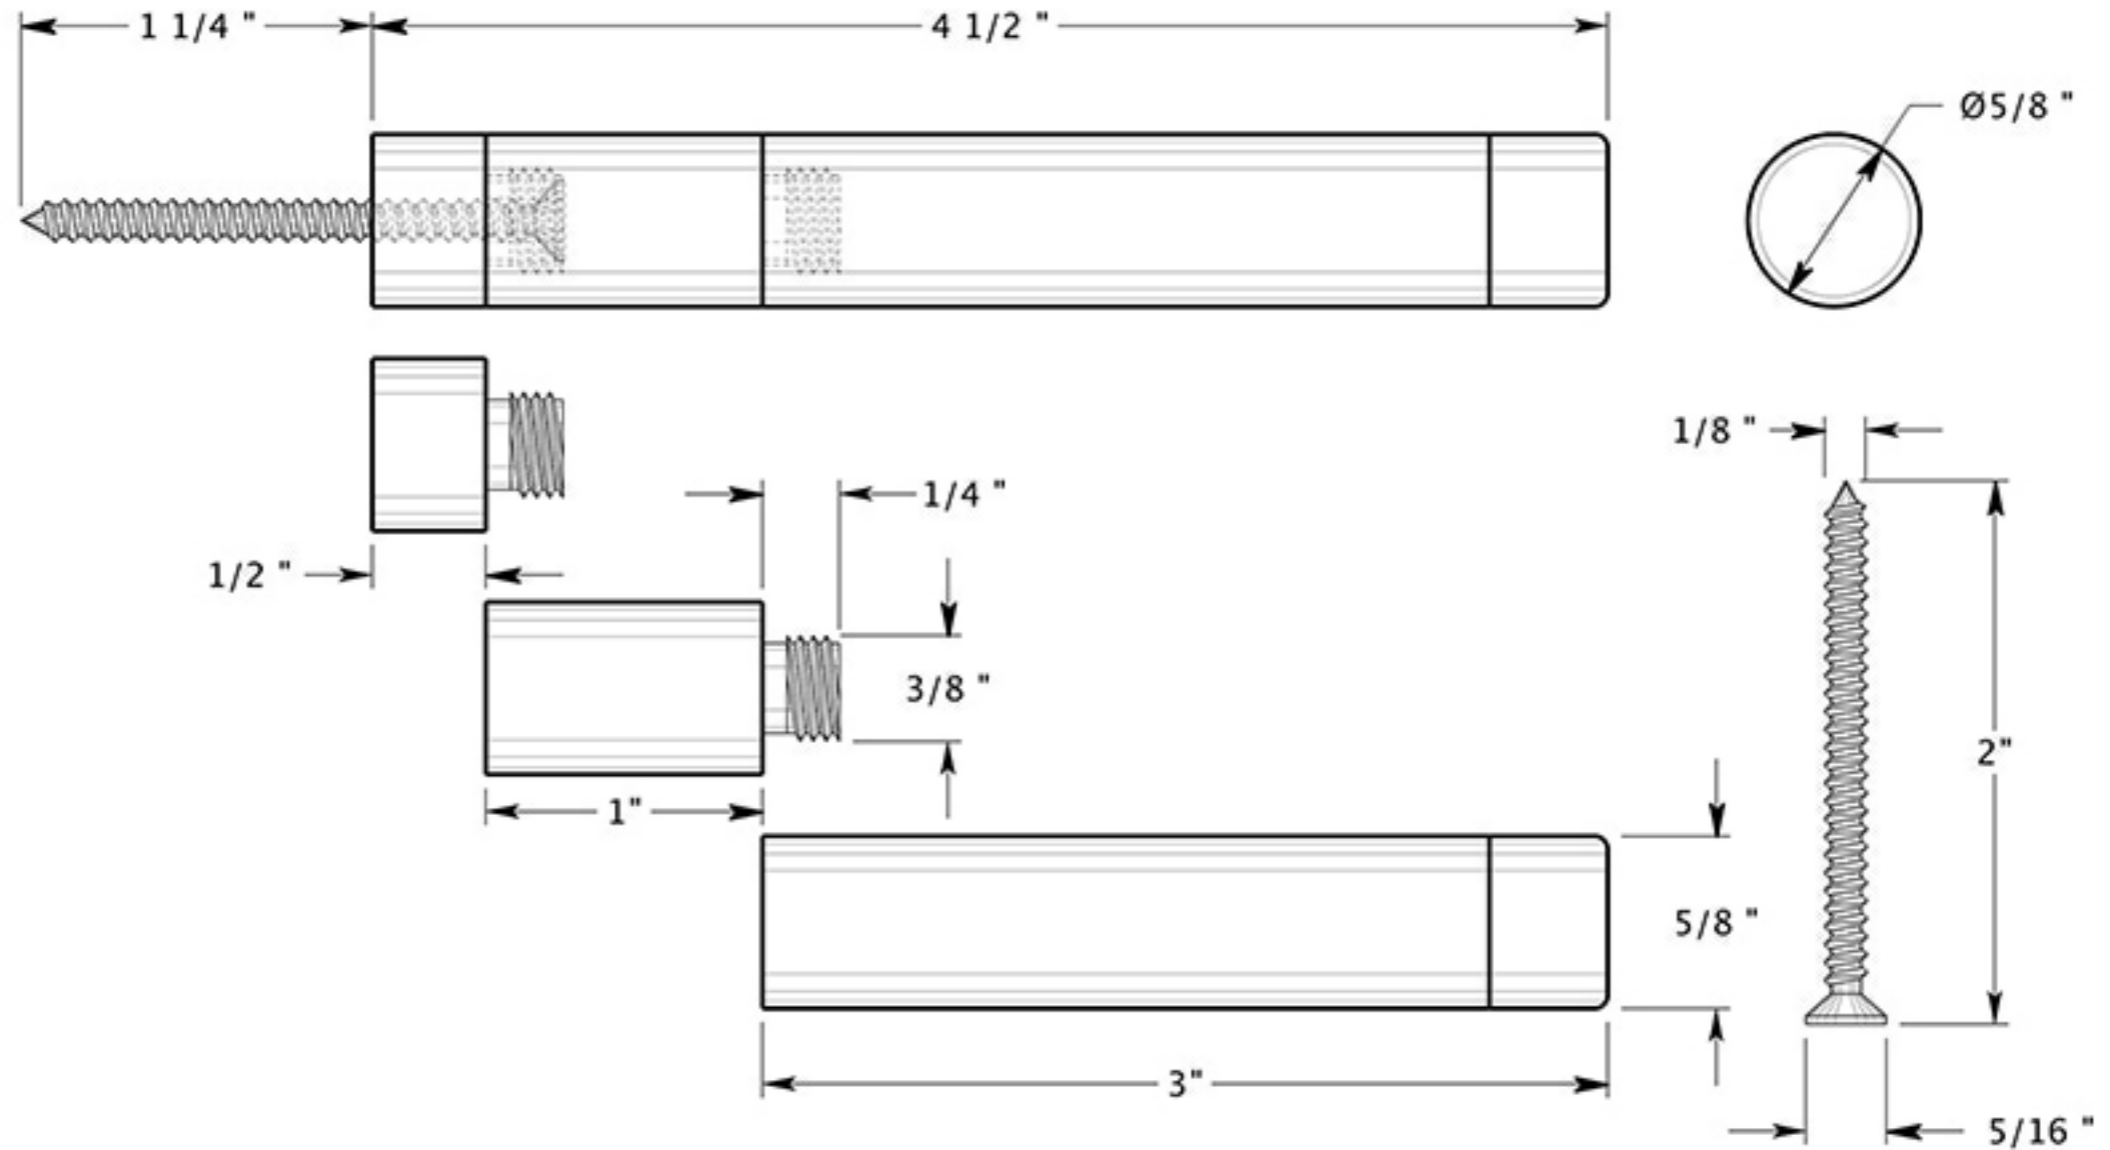

# BDS450

BASEBOARD DOOR BUMPER / EXTENDABLE / SOLID BRASS

DRAWING NOT TO SCALE

NOTE: Deltana reserves the right to constantly improve its products and is not responsible for differences between the product in-hand and the specifications contained in this drawing. We do not recommend to pre-drill holes or pre-cut woods or metals based on the drawing information if the veracity of the specifications has not been proven by the live product.