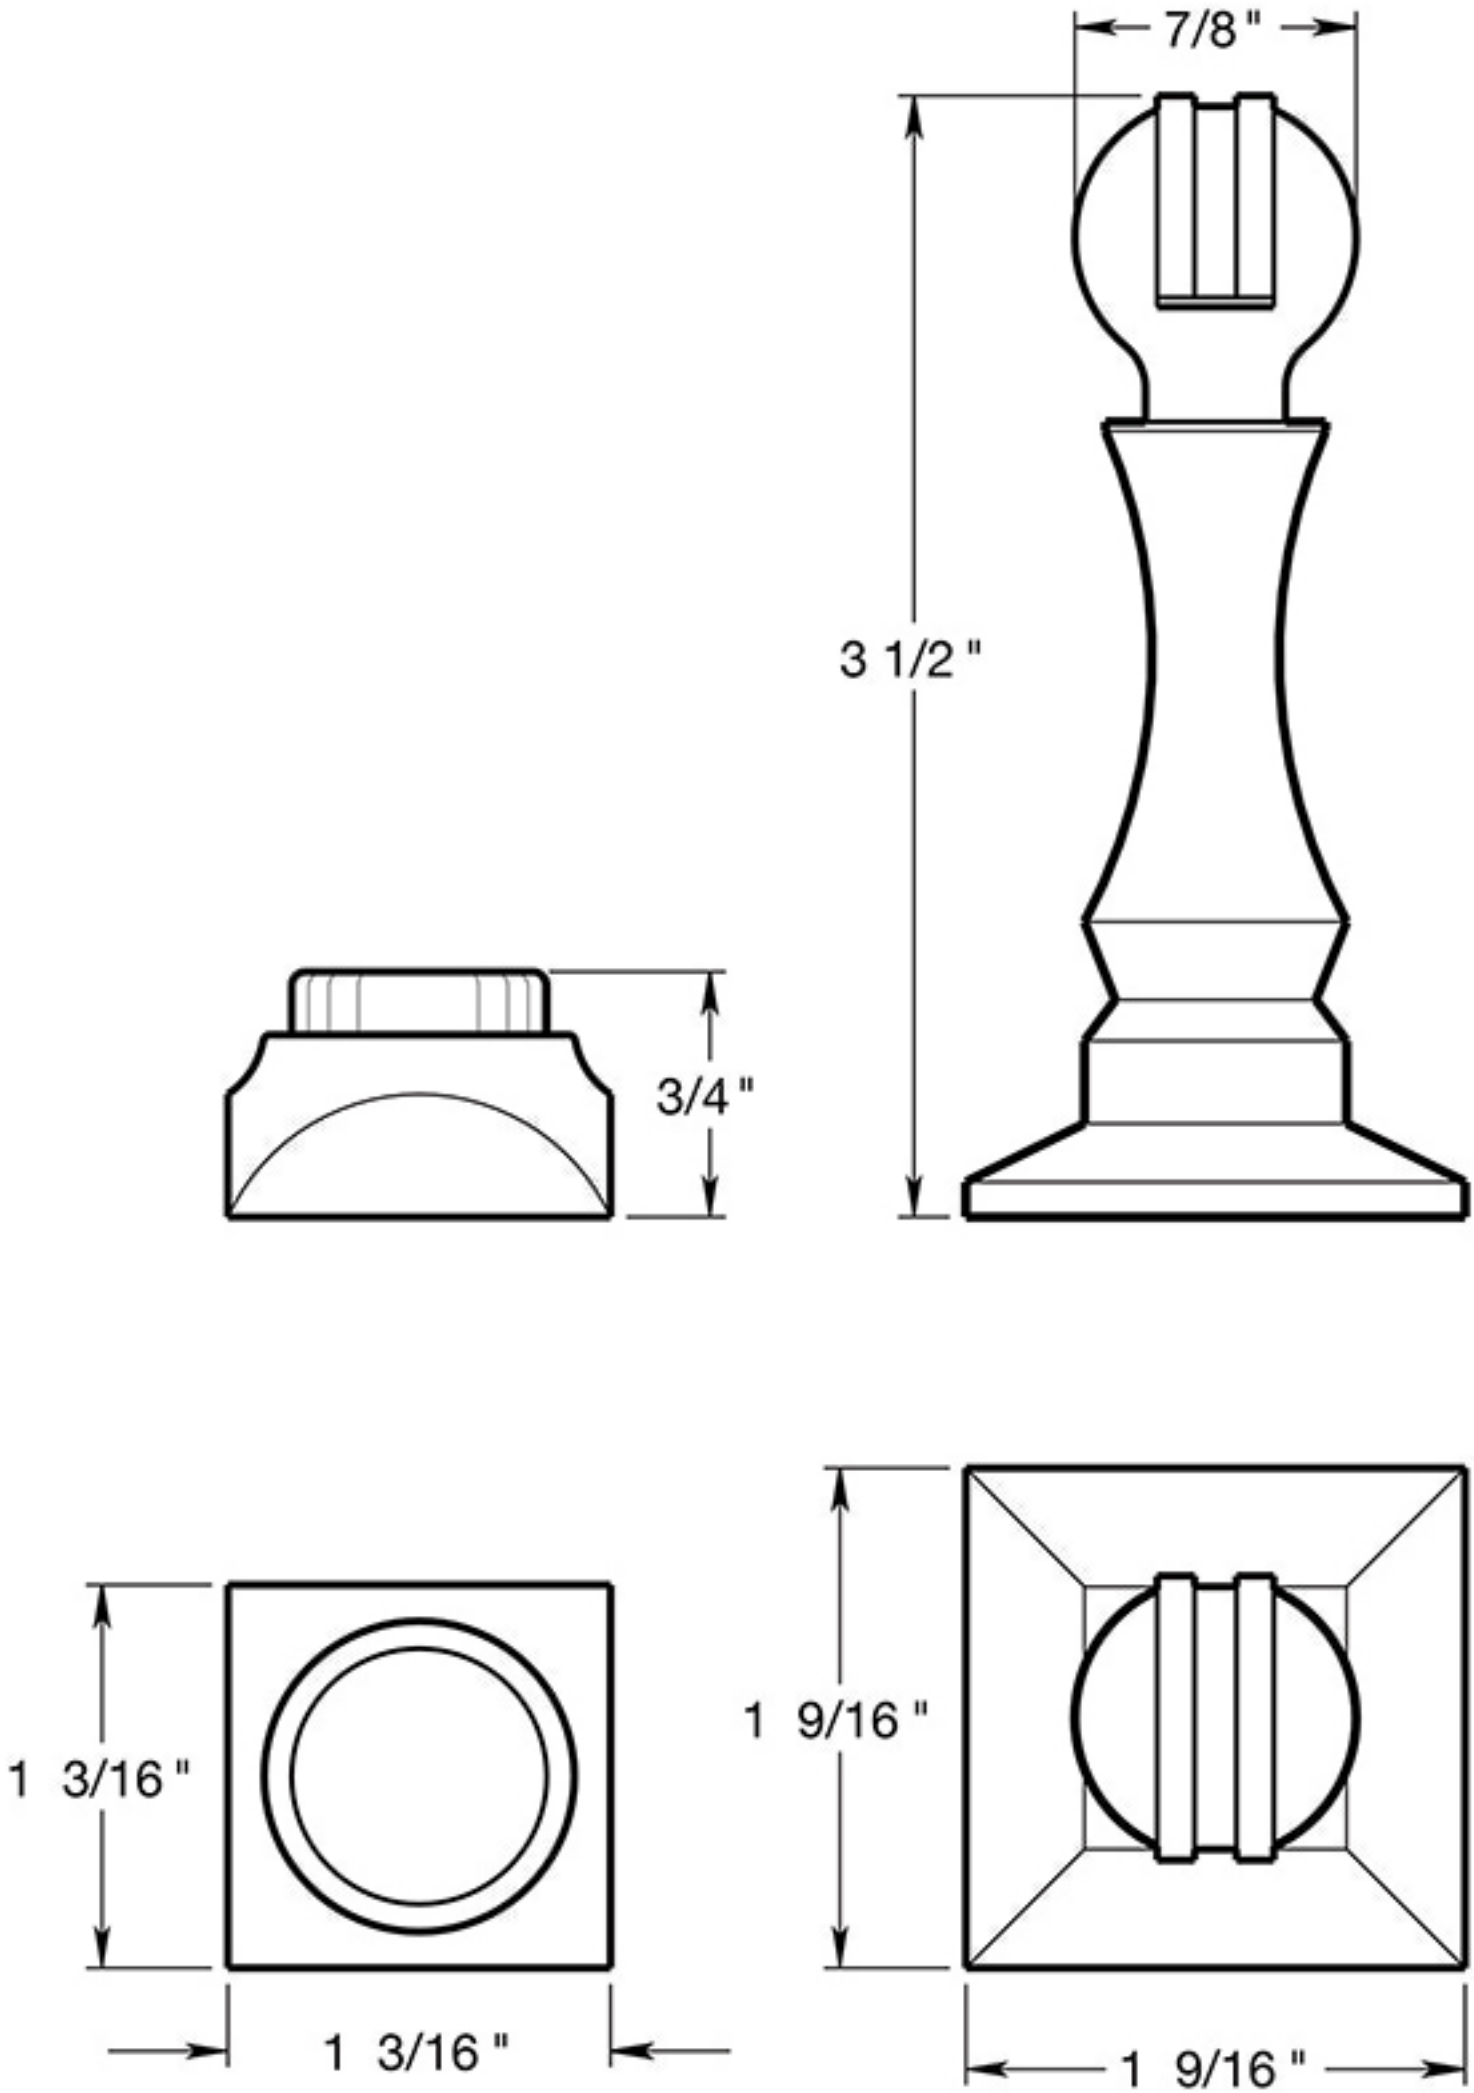

MDH35

3-1/2" MAGNETIC DOOR HOLDER / SOLID BRASS

DRAWING NOT TO SCALE

NOTE: Deltana reserves the right to constantly improve its products and is not responsible for differences between the product in-hand and the specifications contained in this drawing. We do not recommend to pre-drill holes or pre-cut woods or metals based on the drawing information if the veracity of the specifications has not been proven by the live product.