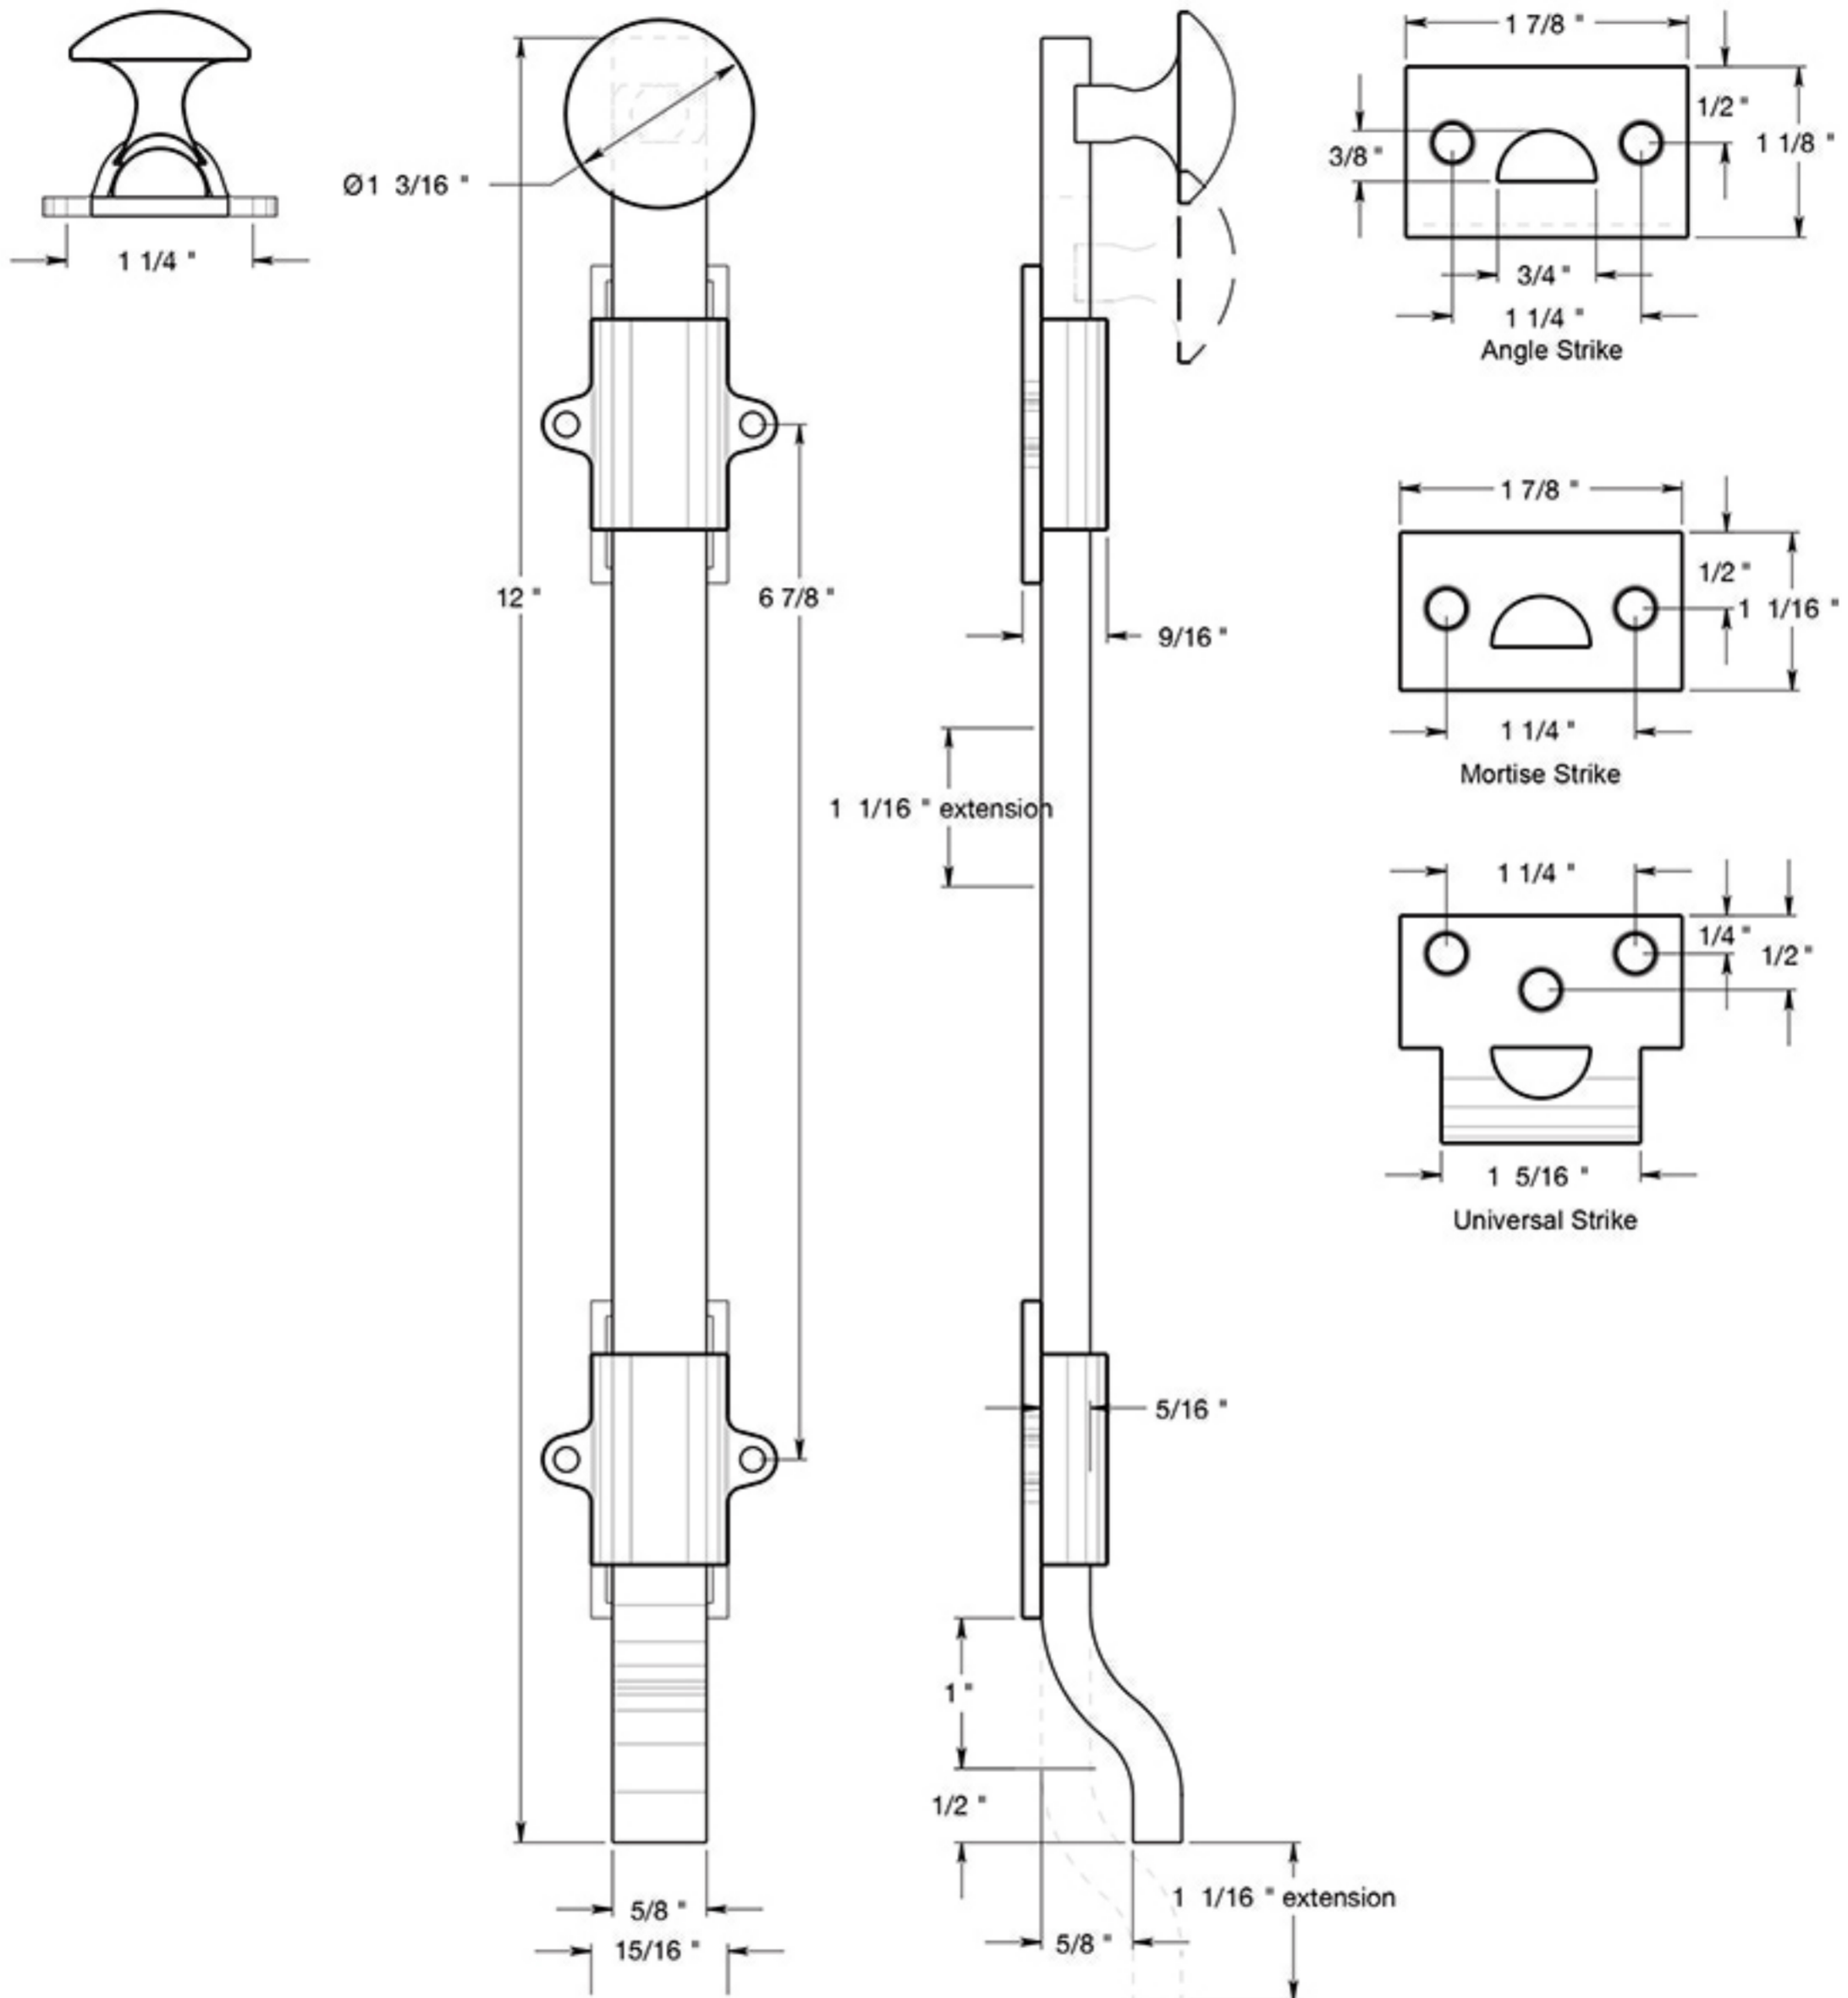

# FPG12

12" OFF-SET SURFACE BOLT / HD / SOLID BRASS

DRAWING NOT TO SCALE

NOTE: Deltana reserves the right to constantly improve its products and is not responsible for differences between the product in-hand and the specifications contained in this drawing. We do not recommend to pre-drill holes or pre-cut woods or metals based on the drawing information if the veracity of the specifications has not been proven by the live product.