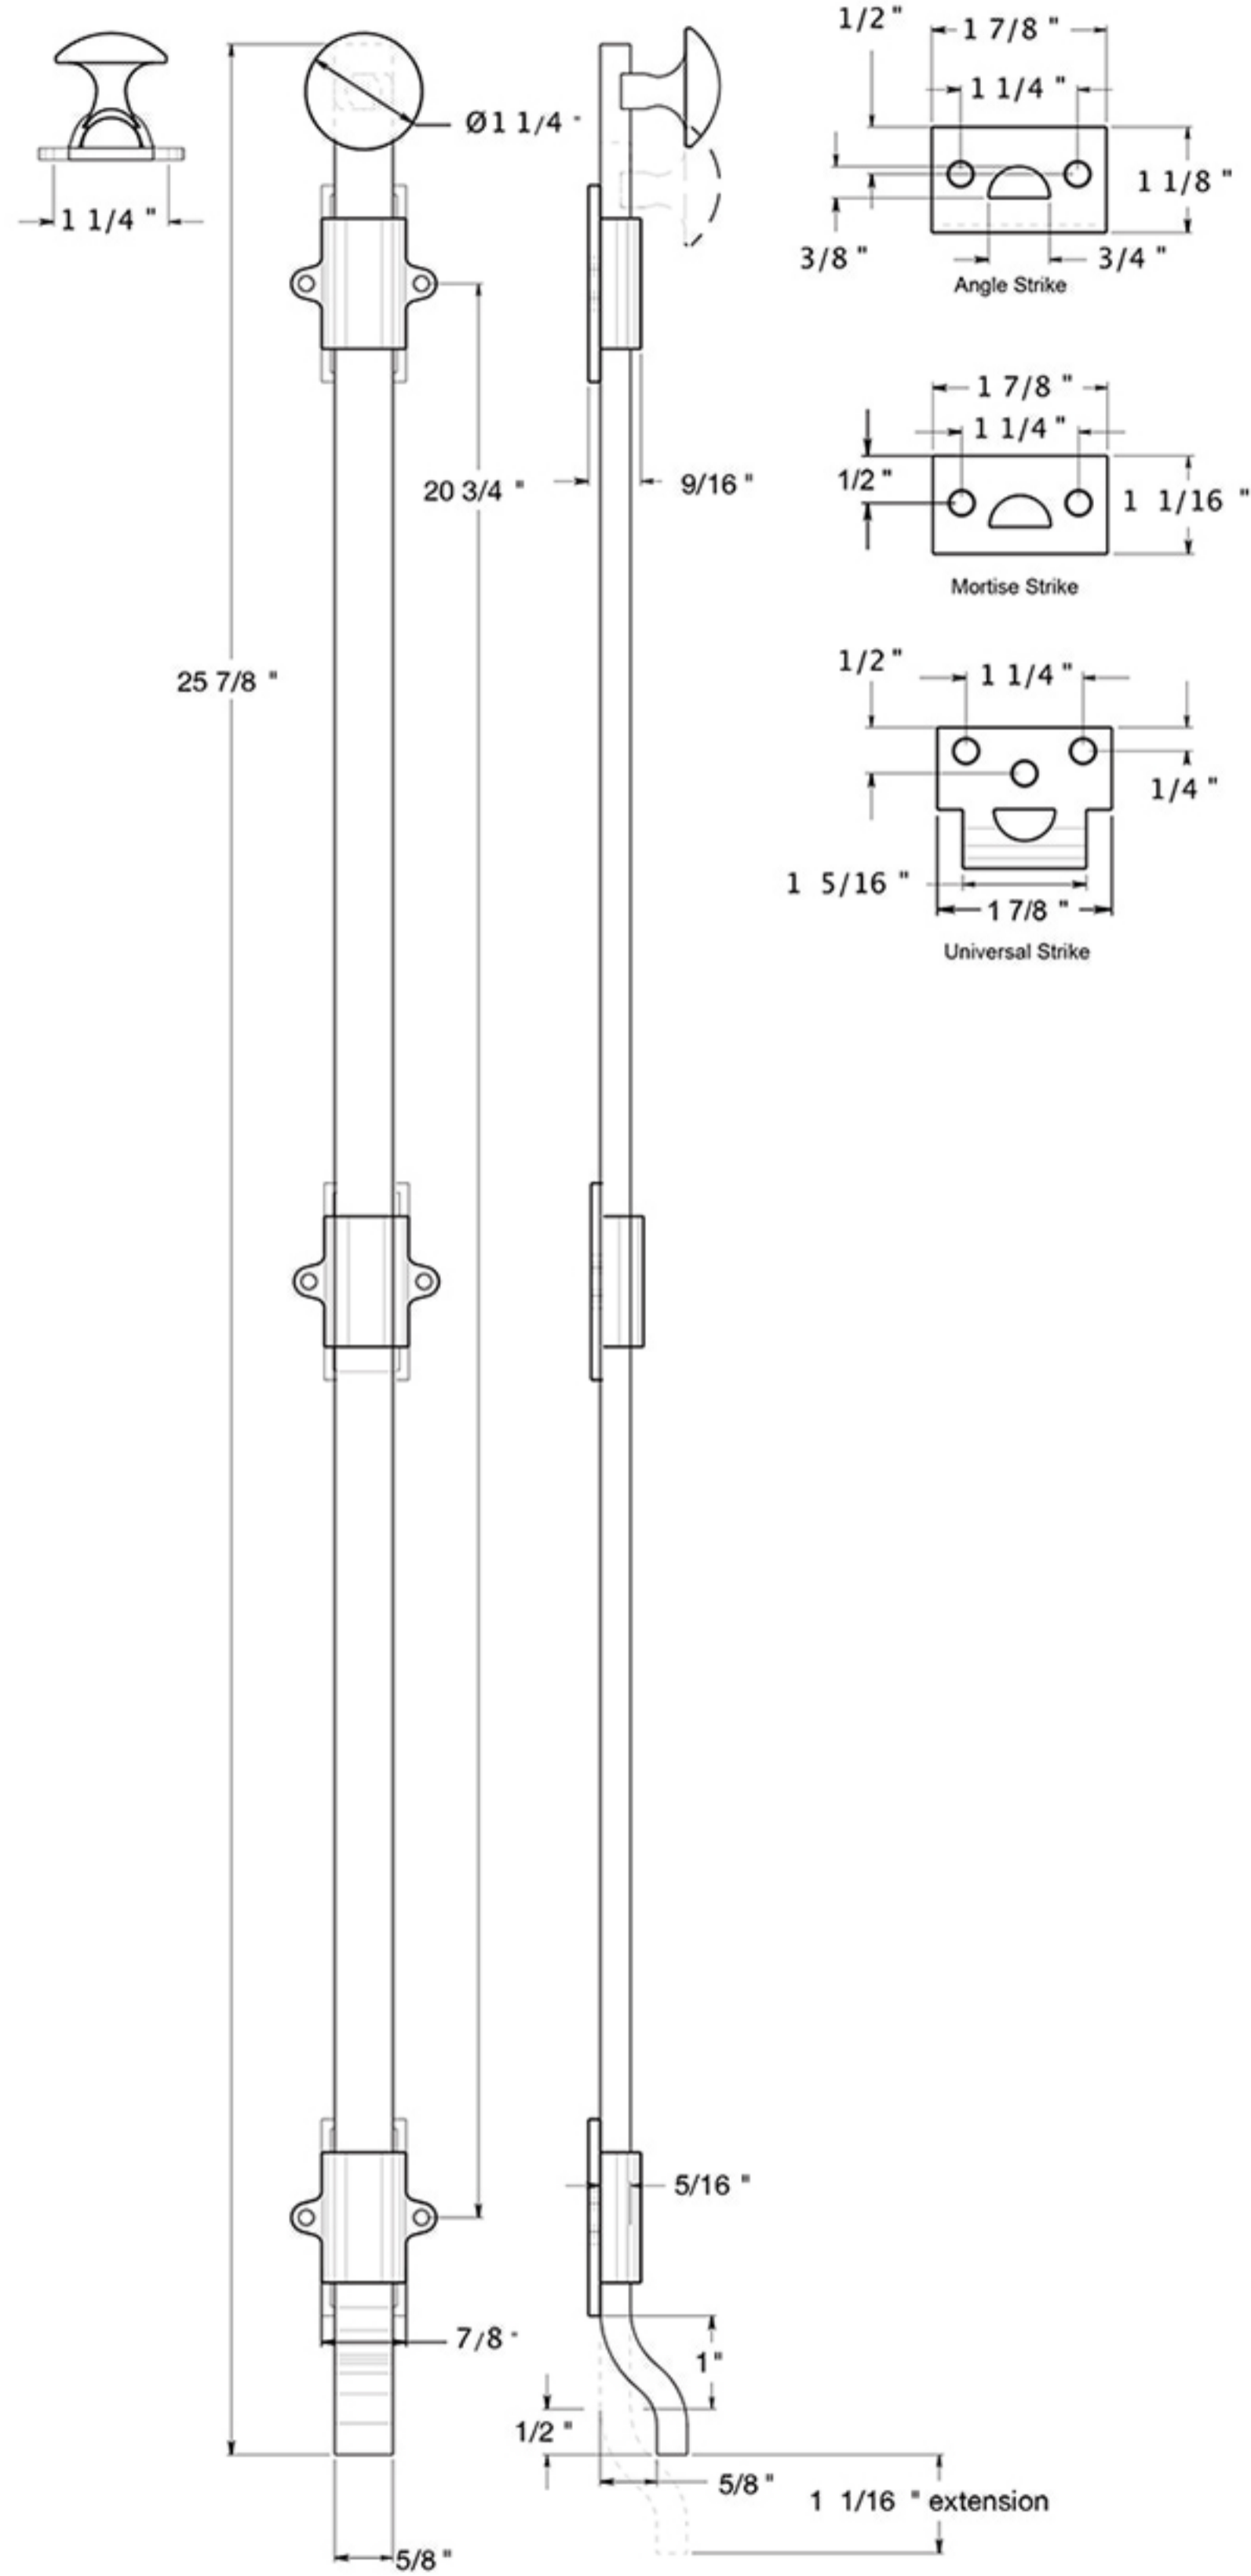

FPG26

26" OFF-SET SURFACE BOLT / HD / SOLID BRASS

DRAWING NOT TO SCALE

NOTE: Deltana reserves the right to constantly improve its products and is not responsible for differences between the product in-hand and the specifications contained in this drawing. We do not recommend to pre-drill holes or pre-cut woods or metals based on the drawing information if the veracity of the specifications has not been proven by the live product.