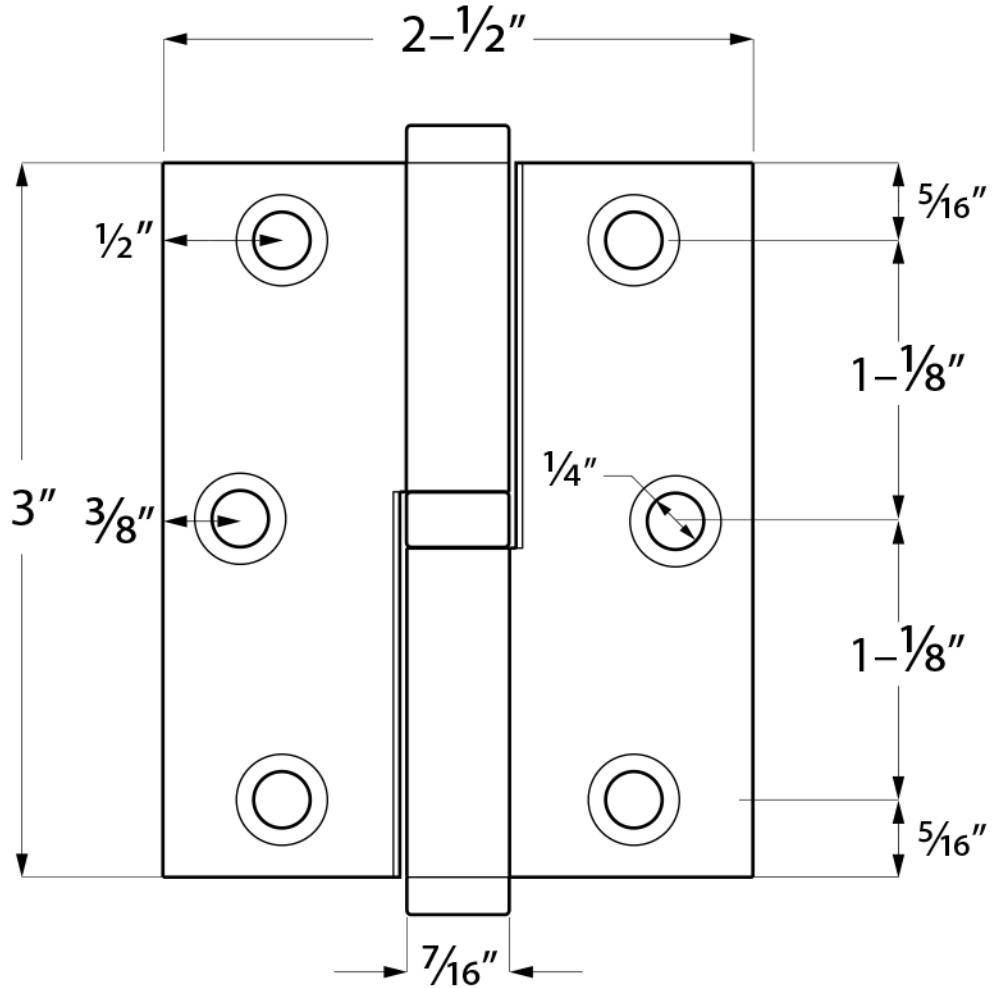

DSBLO3025_RH

3"X 2.5" LIFT-OFF HINGE /RIGHT HAND / SOLID BRASS

DRAWING NOT TO SCALE

NOTE: Deltana reserves the right to constantly improve its products and is not responsible for differences between the product in-hand and the specifications contained in this drawing. We do not recommend to pre-drill holes or pre-cut woods or metals based on the drawing information if the veracity of the specifications has not been proven by the live product.