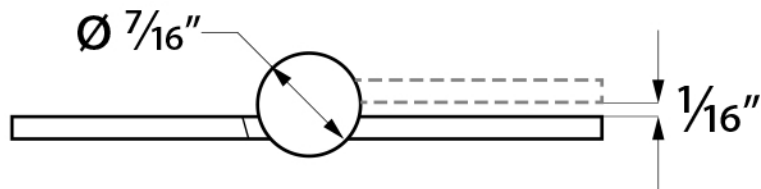

DSBLO3025_RH

3"X 2.5" LIFT-OFF HINGE /RIGHT HAND / SOLID BRASS

DRAWING NOT TO SCALE

NOTE: Deltana reserves the right to constantly improve its products and is not responsible for differences between the product in-hand and the specifications contained in this drawing. We do not recommend to pre-drill holes or pre-cut woods or metals based on the drawing information if the veracity of the specifications has not been proven by the live product.