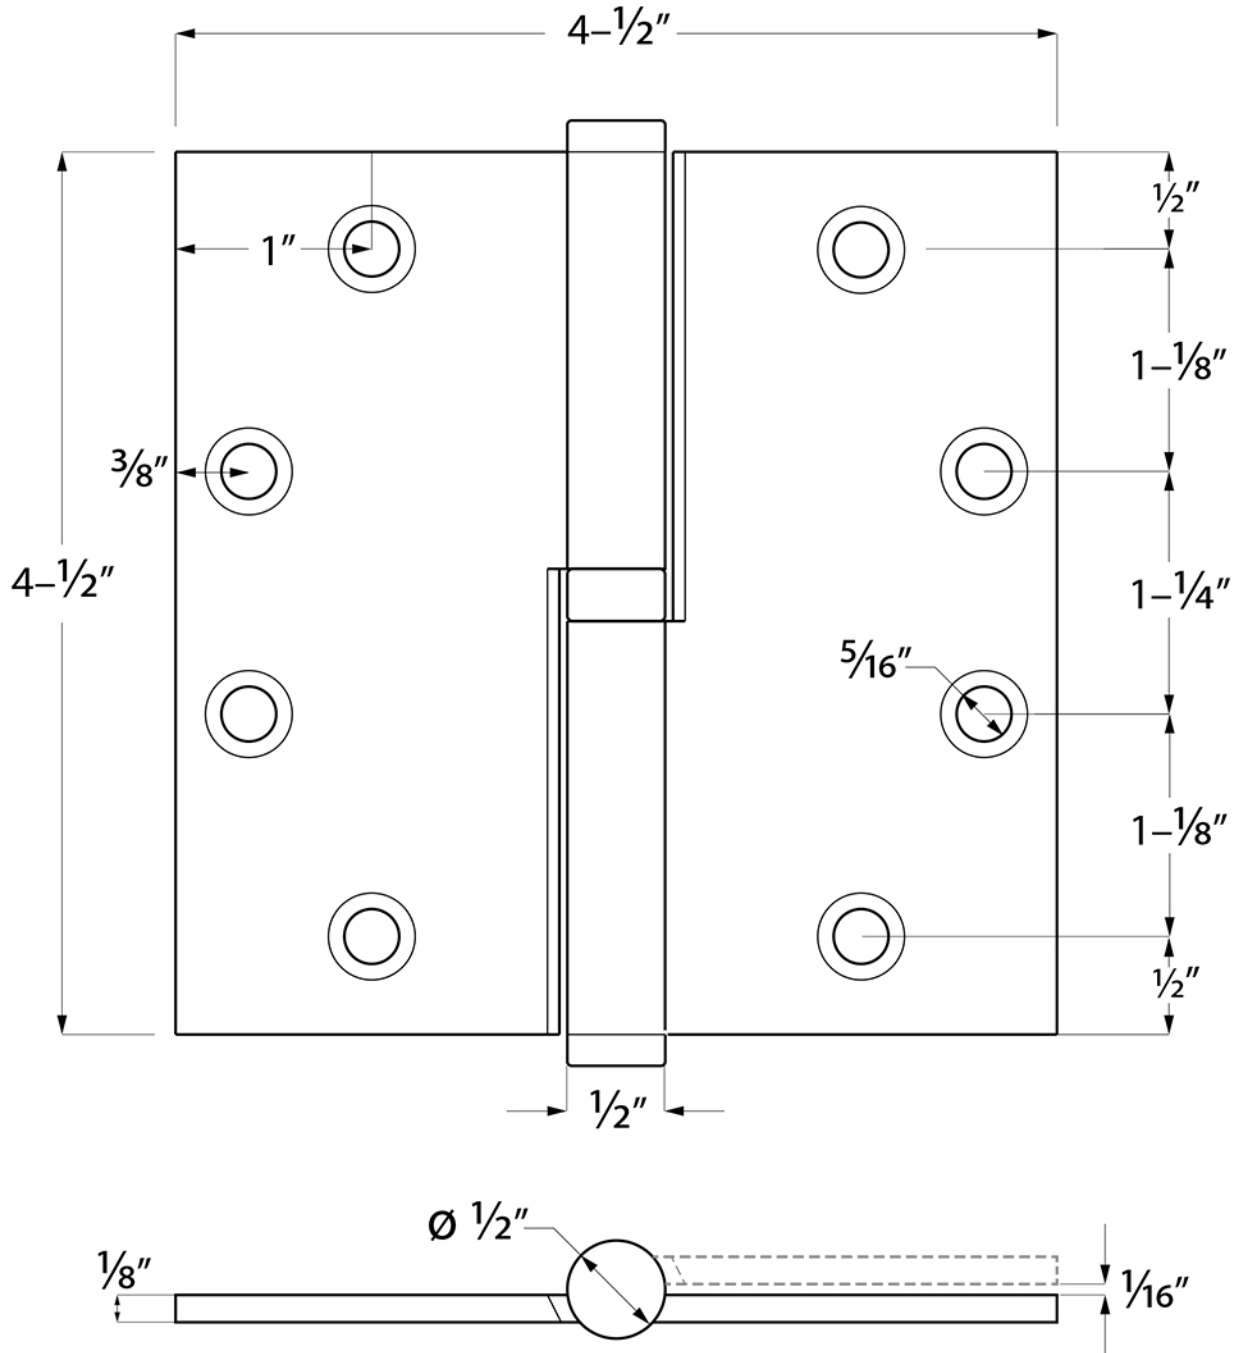

DSBLO45_RH

4.5"X 4.5" LIFT-OFF HINGE / RIGHT HAND / SOLID BRASS

DRAWING NOT TO SCALE

NOTE: Deltana reserves the right to constantly improve its products and is not responsible for differences between the product in-hand and the specifications contained in this drawing. We do not recommend to pre-drill holes or pre-cut woods or metals based on the drawing information if the veracity of the specifications has not been proven by the live product.