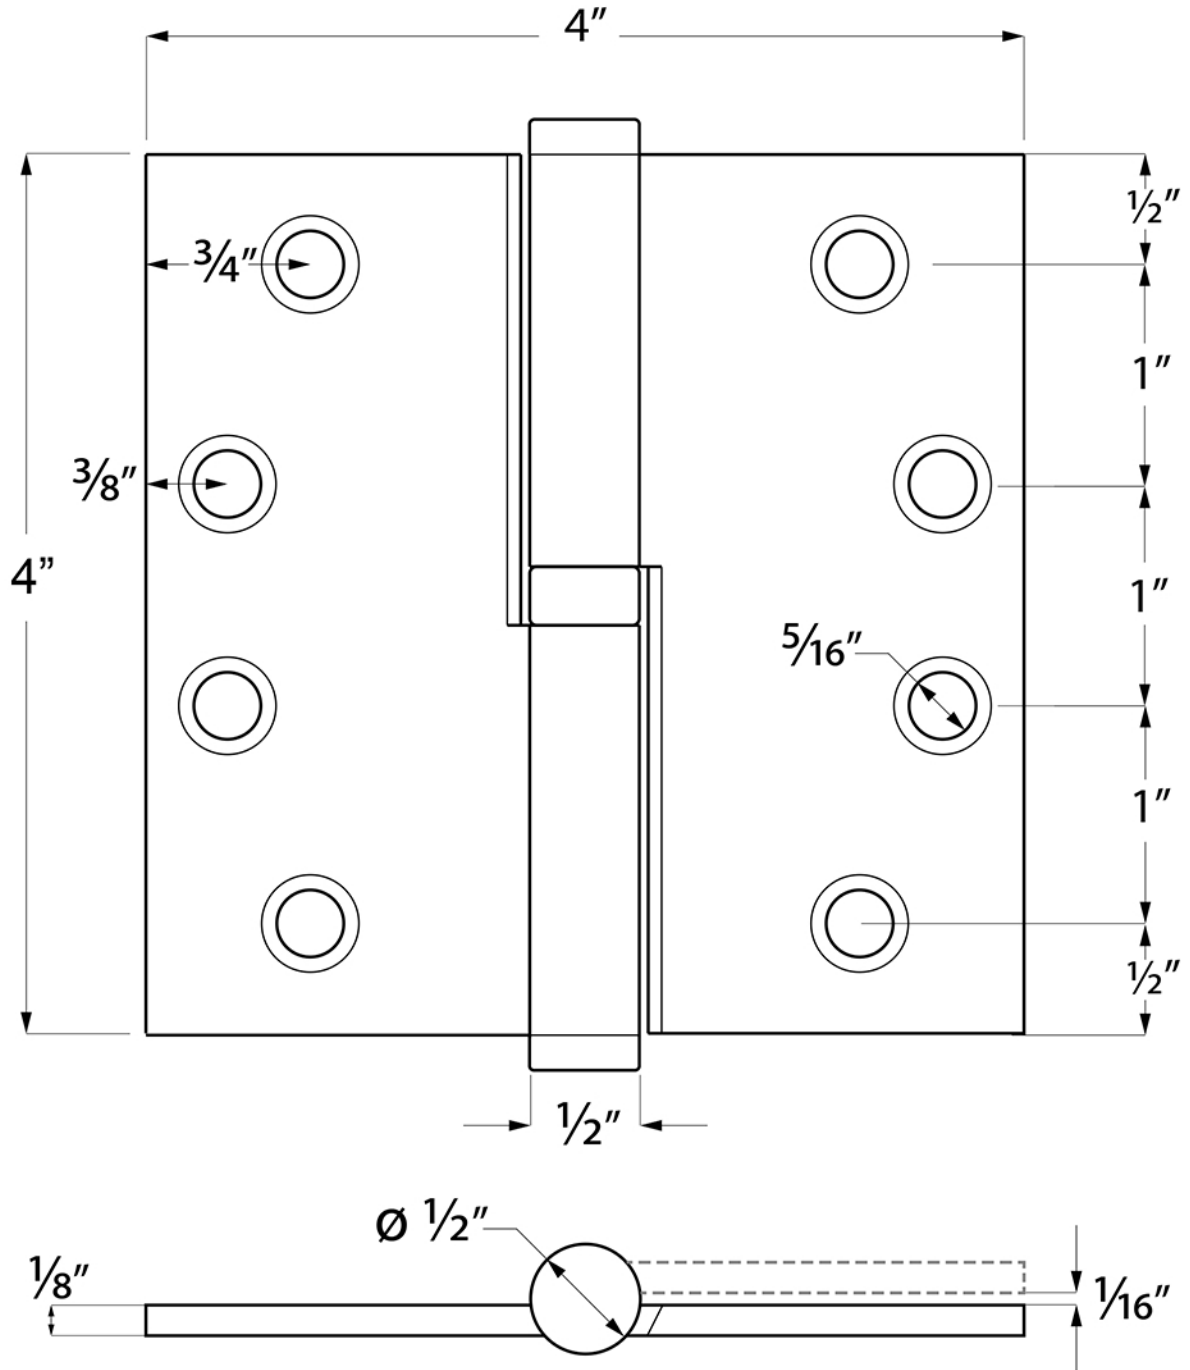

# DSBLO4\_LH

4"X 4" LIFT-OFF HINGE / LEFT HAND / SOLID BRASS

DRAWING NOT TO SCALE

NOTE: Deltana reserves the right to constantly improve its products and is not responsible for differences between the product in-hand and the specifications contained in this drawing. We do not recommend to pre-drill holes or pre-cut woods or metals based on the drawing information if the veracity of the specifications has not been proven by the live product.