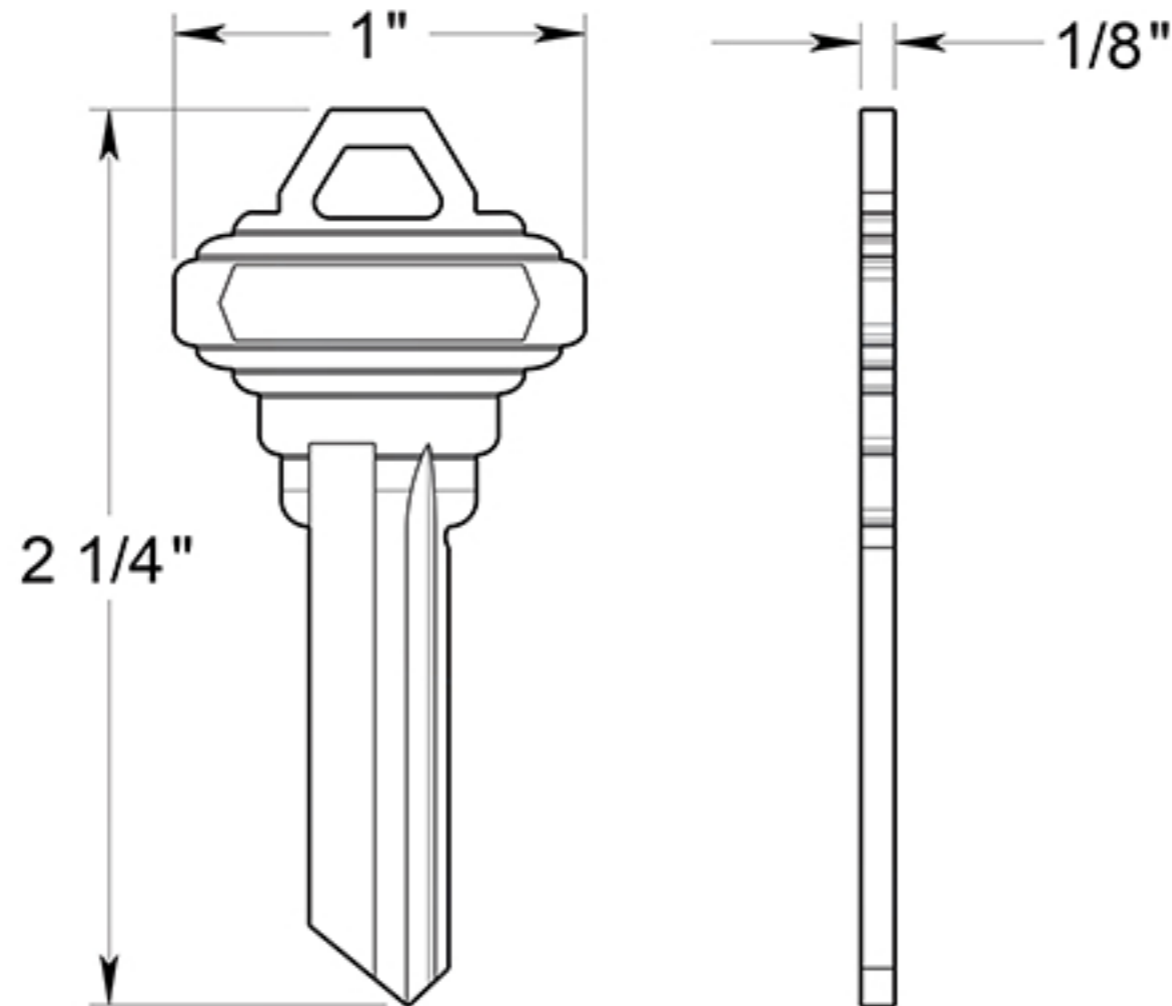

# SKB600

BLANK KEY / 6 PIN KEYWAY / STEEL

DRAWING NOT TO SCALE

NOTE: Deltana reserves the right to constantly improve its products and is not responsible for differences between the product in-hand and the specifications contained in this drawing. We do not recommend to pre-drill holes or pre-cut woods or metals based on the drawing information if the veracity of the specifications has not been proven by the live product.