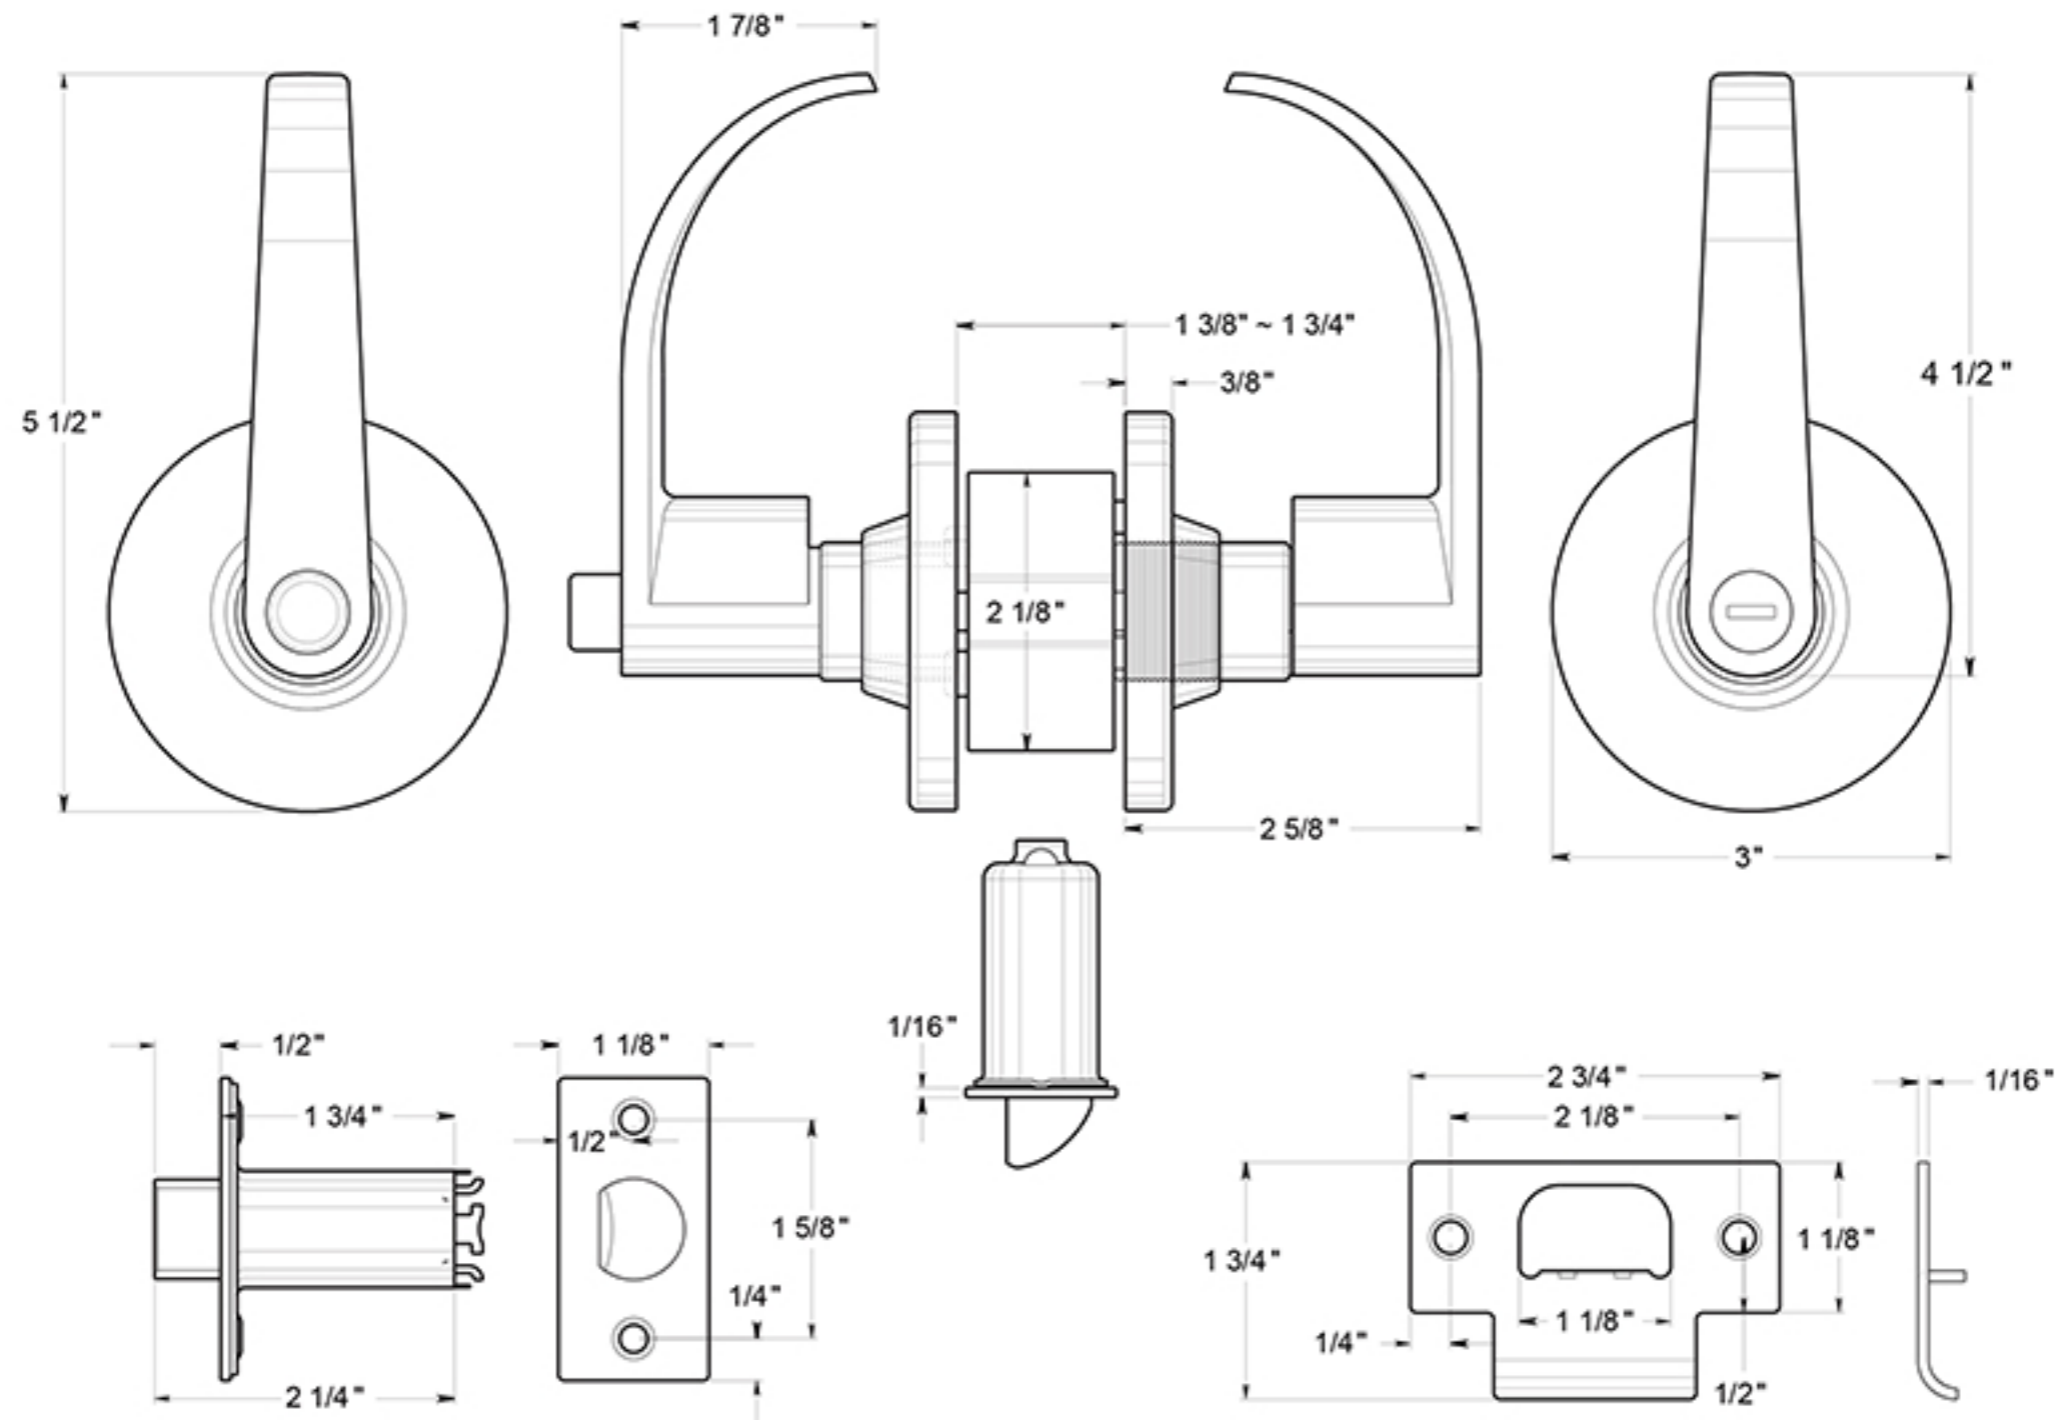

CL402EL

LEVERSET / CURVED / PRIVACY / COMMERCIAL LIGHT DUTY GRADE 2 / STEEL & ZINC

DRAWING NOT TO SCALE

NOTE: Deltana reserves the right to constantly improve its products and is not responsible for differences between the product in-hand and the specifications contained in this drawing. We do not recommend to pre-drill holes or pre-cut woods or metals based on the drawing information if the veracity of the specifications has not been proven by the live product.