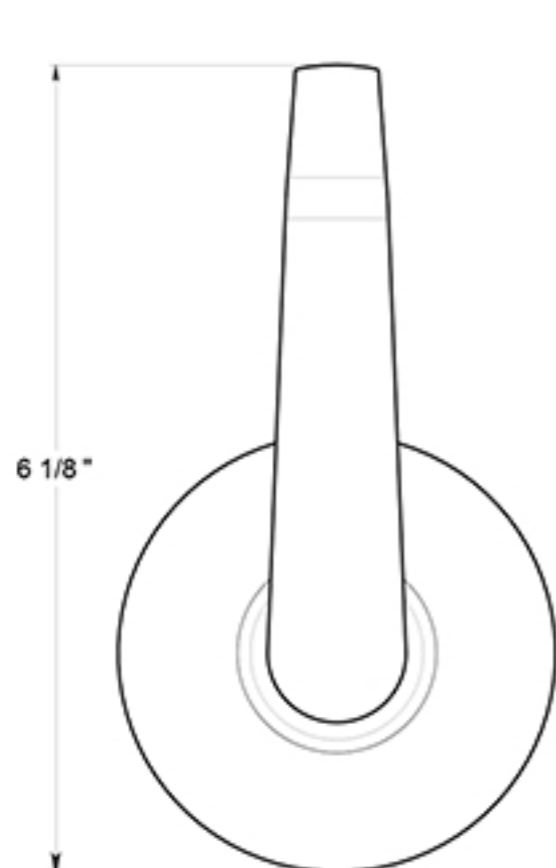

CL504ECCNC

LEVERSET / CLARENDON / STORE ROOM / IC CORE / COMMERCIAL GRADE 2 / STEEL & ZINC

DRAWING NOT TO SCALE

NOTE: Deltana reserves the right to constantly improve its products and is not responsible for differences between the product in-hand and the specifications contained in this drawing. We do not recommend to pre-drill holes or pre-cut woods or metals based on the drawing information if the veracity of the specifications has not been proven by the live product.