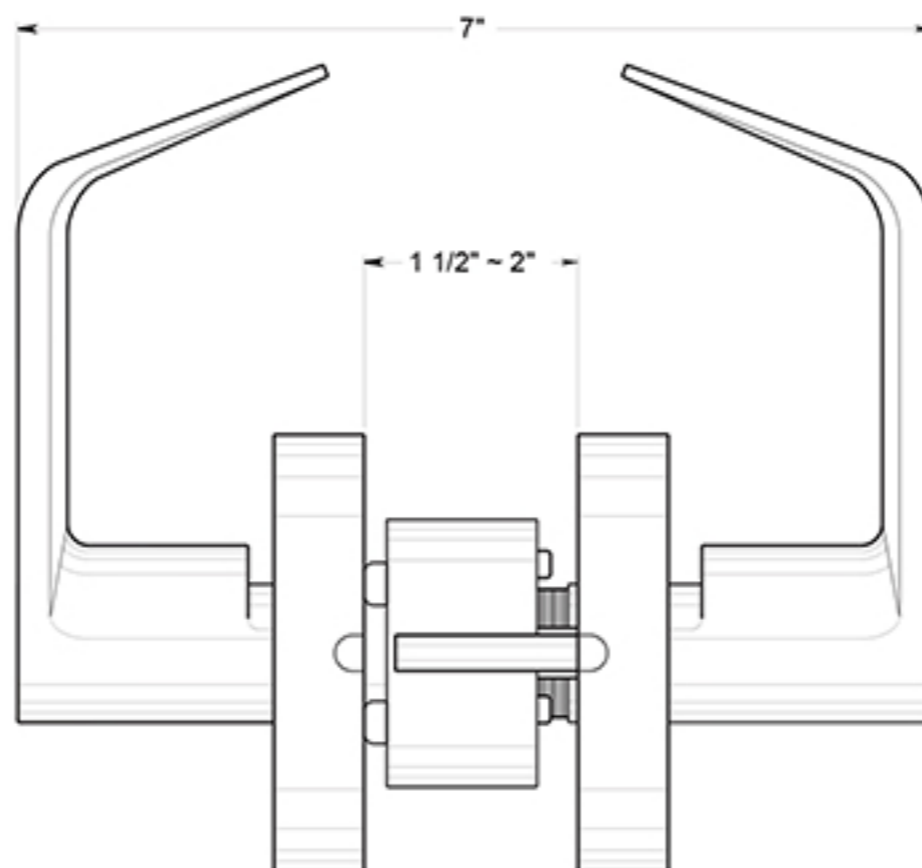

CL504ECCNC

LEVERSET / CLARENDON / STORE ROOM / IC CORE / COMMERCIAL GRADE 2 / STEEL & ZINC

DRAWING NOT TO SCALE

NOTE: Deltana reserves the right to constantly improve its products and is not responsible for differences between the product in-hand and the specifications contained in this drawing. We do not recommend to pre-drill holes or pre-cut woods or metals based on the drawing information if the veracity of the specifications has not been proven by the live product.