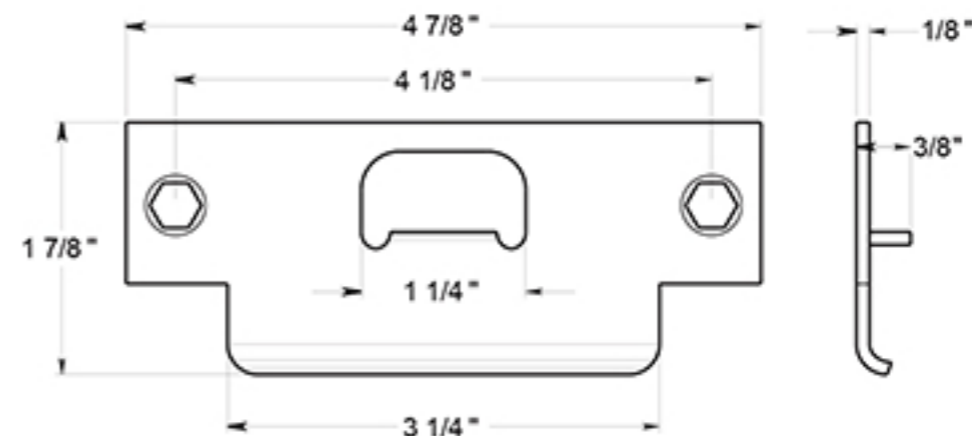

CL504ECCNC

LEVERSET / CLARENDON / STORE ROOM / IC CORE / COMMERCIAL GRADE 2 / STEEL & ZINC

DRAWING NOT TO SCALE

NOTE: Deltana reserves the right to constantly improve its products and is not responsible for differences between the product in-hand and the specifications contained in this drawing. We do not recommend to pre-drill holes or pre-cut woods or metals based on the drawing information if the veracity of the specifications has not been proven by the live product.