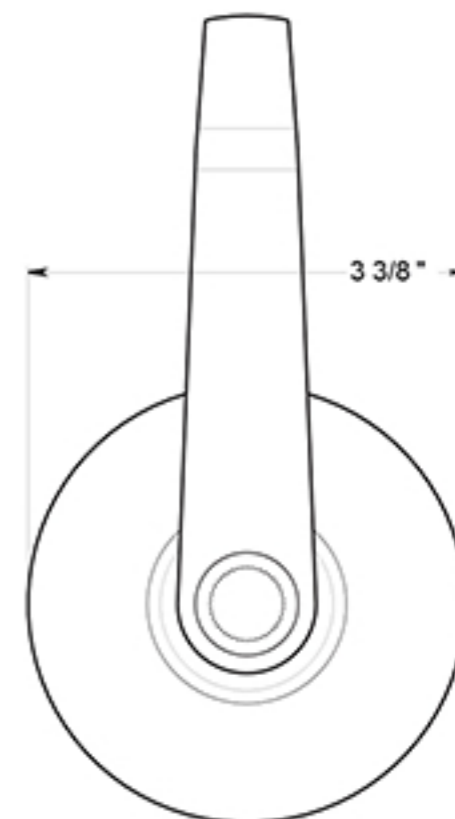

CL504ECCNC

LEVERSET / CLARENDON / STORE ROOM / IC CORE / COMMERCIAL GRADE 2 / STEEL & ZINC

DRAWING NOT TO SCALE

NOTE: Deltana reserves the right to constantly improve its products and is not responsible for differences between the product in-hand and the specifications contained in this drawing. We do not recommend to pre-drill holes or pre-cut woods or metals based on the drawing information if the veracity of the specifications has not been proven by the live product.