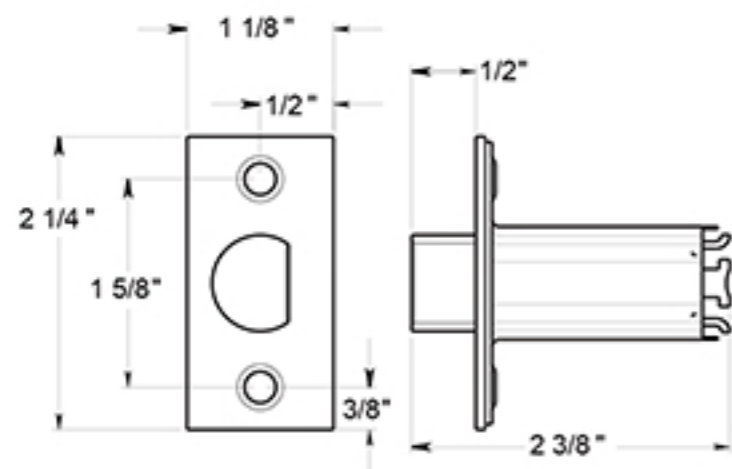

CL504ECCNC

LEVERSET / CLARENDON / STORE ROOM / IC CORE / COMMERCIAL GRADE 2 / STEEL & ZINC

DRAWING NOT TO SCALE

NOTE: Deltana reserves the right to constantly improve its products and is not responsible for differences between the product in-hand and the specifications contained in this drawing. We do not recommend to pre-drill holes or pre-cut woods or metals based on the drawing information if the veracity of the specifications has not been proven by the live product.