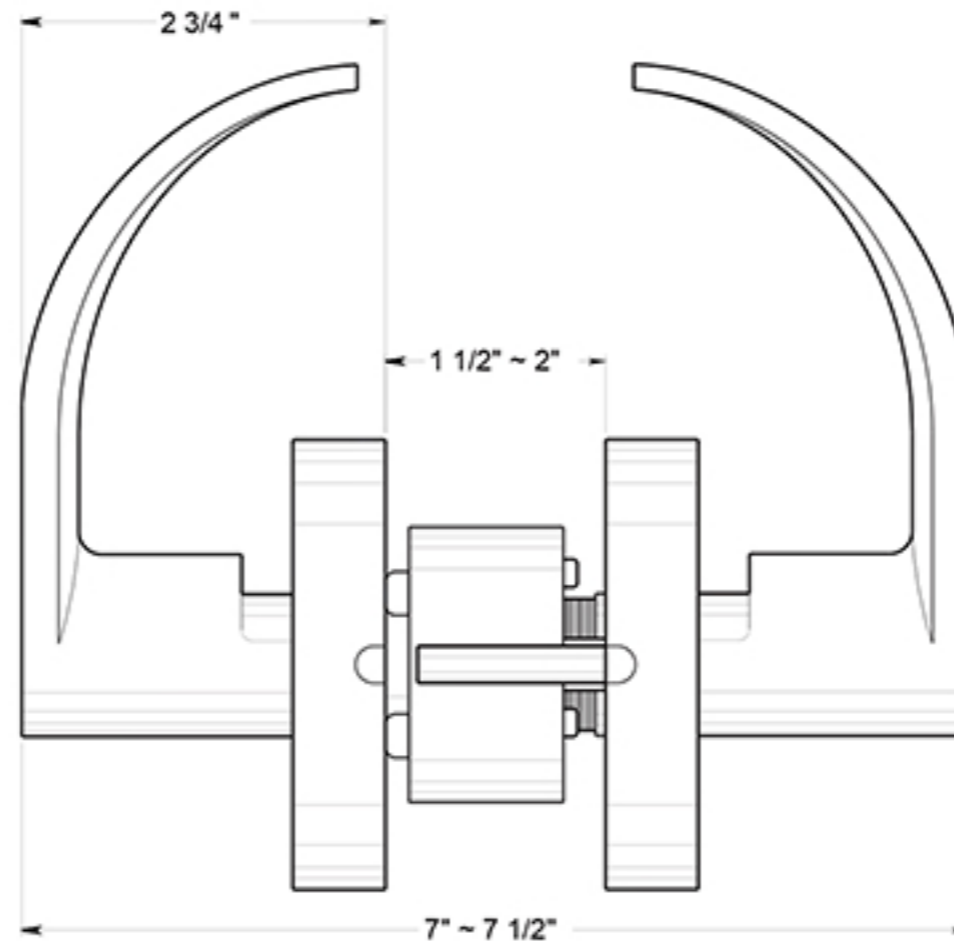

# CL604EVC

LEVERSET / CURVED / STORE ROOM / COMMERCIAL GRADE 2 / STEEL & ZINC

DRAWING NOT TO SCALE

NOTE: Deltana reserves the right to constantly improve its products and is not responsible for differences between the product in-hand and the specifications contained in this drawing. We do not recommend to pre-drill holes or pre-cut woods or metals based on the drawing information if the veracity of the specifications has not been proven by the live product.