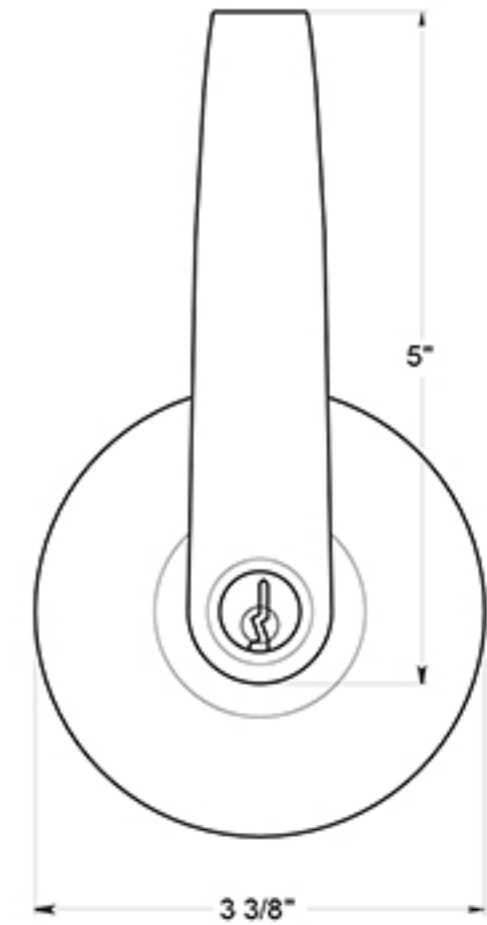

# CL604EVC

LEVERSET / CURVED / STORE ROOM / COMMERCIAL GRADE 2 / STEEL & ZINC

DRAWING NOT TO SCALE

NOTE: Deltana reserves the right to constantly improve its products and is not responsible for differences between the product in-hand and the specifications contained in this drawing. We do not recommend to pre-drill holes or pre-cut woods or metals based on the drawing information if the veracity of the specifications has not been proven by the live product.