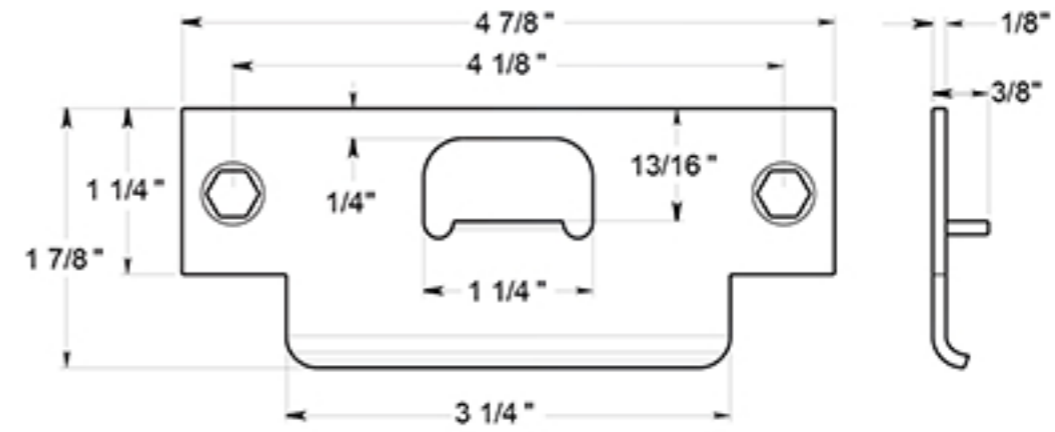

# CL604EVC

LEVERSET / CURVED / STORE ROOM / COMMERCIAL GRADE 2 / STEEL & ZINC

DRAWING NOT TO SCALE

NOTE: Deltana reserves the right to constantly improve its products and is not responsible for differences between the product in-hand and the specifications contained in this drawing. We do not recommend to pre-drill holes or pre-cut woods or metals based on the drawing information if the veracity of the specifications has not been proven by the live product.