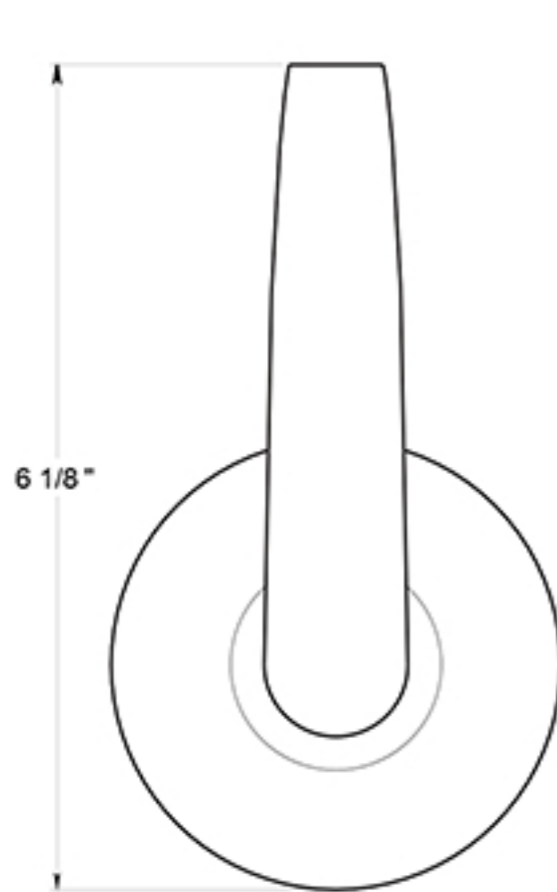

# CL604EVC

LEVERSET / CURVED / STORE ROOM / COMMERCIAL GRADE 2 / STEEL & ZINC

DRAWING NOT TO SCALE

NOTE: Deltana reserves the right to constantly improve its products and is not responsible for differences between the product in-hand and the specifications contained in this drawing. We do not recommend to pre-drill holes or pre-cut woods or metals based on the drawing information if the veracity of the specifications has not been proven by the live product.