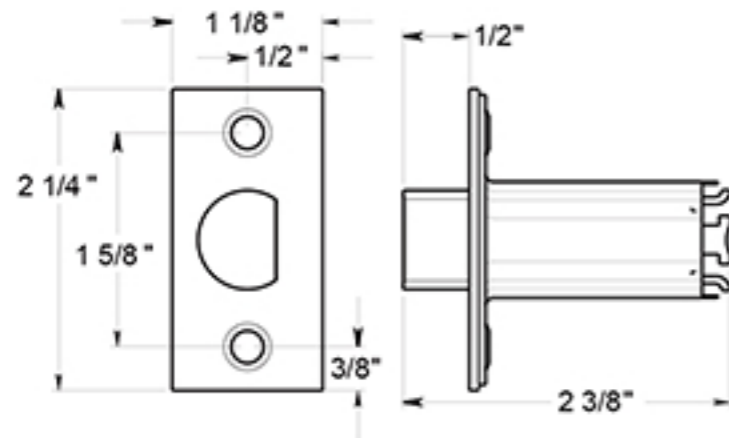

# CL604EVC

LEVERSET / CURVED / STORE ROOM / COMMERCIAL GRADE 2 / STEEL & ZINC

DRAWING NOT TO SCALE

NOTE: Deltana reserves the right to constantly improve its products and is not responsible for differences between the product in-hand and the specifications contained in this drawing. We do not recommend to pre-drill holes or pre-cut woods or metals based on the drawing information if the veracity of the specifications has not been proven by the live product.