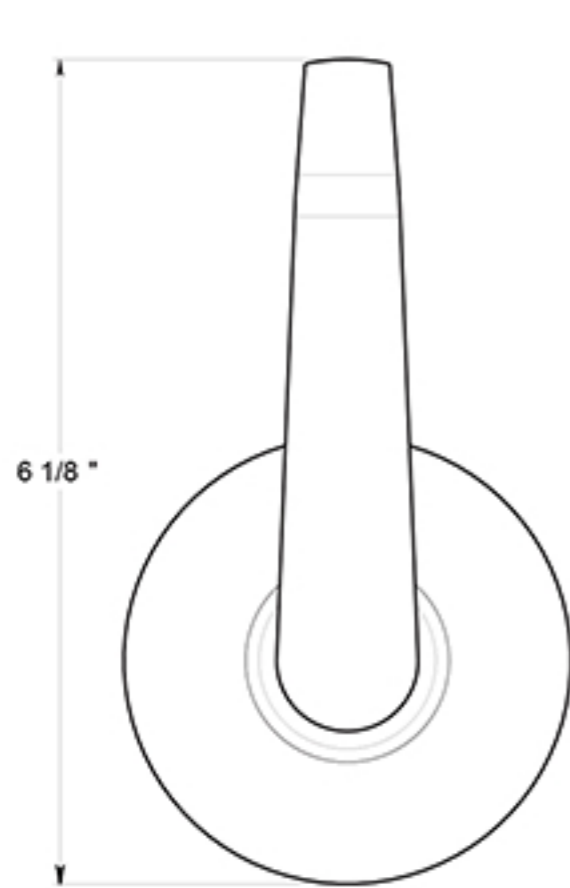

# CL504EVC

LEVERSET / CLARENDON / STORE ROOM / COMMERCIAL GRADE 2 / STEEL & ZINC

DRAWING NOT TO SCALE

NOTE: Deltana reserves the right to constantly improve its products and is not responsible for differences between the product in-hand and the specifications contained in this drawing. We do not recommend to pre-drill holes or pre-cut woods or metals based on the drawing information if the veracity of the specifications has not been proven by the live product.