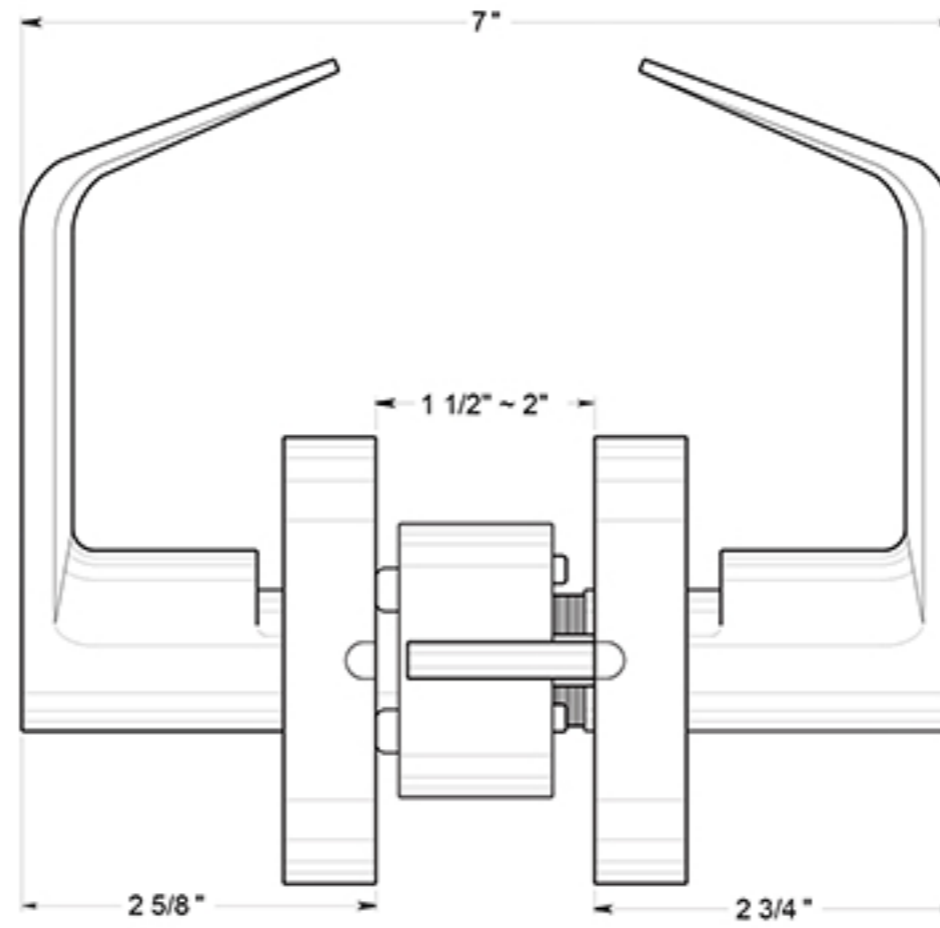

# CL504EVC

LEVERSET / CLARENDON / STORE ROOM / COMMERCIAL GRADE 2 / STEEL & ZINC

DRAWING NOT TO SCALE

NOTE: Deltana reserves the right to constantly improve its products and is not responsible for differences between the product in-hand and the specifications contained in this drawing. We do not recommend to pre-drill holes or pre-cut woods or metals based on the drawing information if the veracity of the specifications has not been proven by the live product.