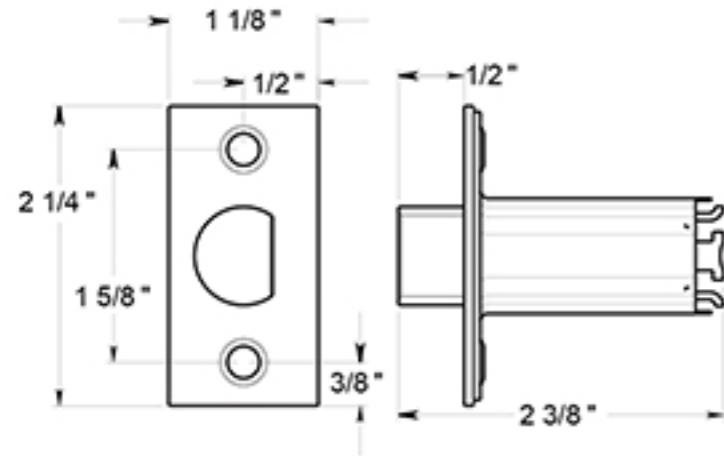

# CL504EVC

LEVERSET / CLARENDON / STORE ROOM / COMMERCIAL GRADE 2 / STEEL & ZINC

DRAWING NOT TO SCALE

NOTE: Deltana reserves the right to constantly improve its products and is not responsible for differences between the product in-hand and the specifications contained in this drawing. We do not recommend to pre-drill holes or pre-cut woods or metals based on the drawing information if the veracity of the specifications has not been proven by the live product.