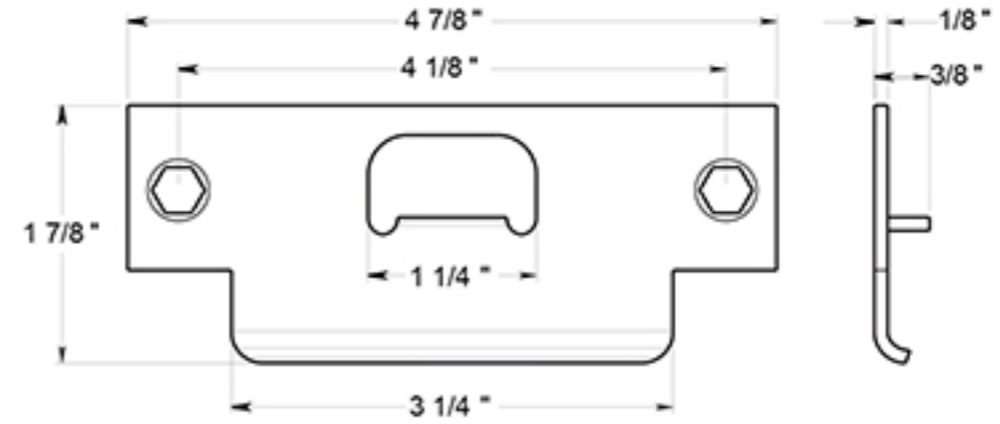

# CL504EVC

LEVERSET / CLARENDON / STORE ROOM / COMMERCIAL GRADE 2 / STEEL & ZINC

DRAWING NOT TO SCALE

NOTE: Deltana reserves the right to constantly improve its products and is not responsible for differences between the product in-hand and the specifications contained in this drawing. We do not recommend to pre-drill holes or pre-cut woods or metals based on the drawing information if the veracity of the specifications has not been proven by the live product.