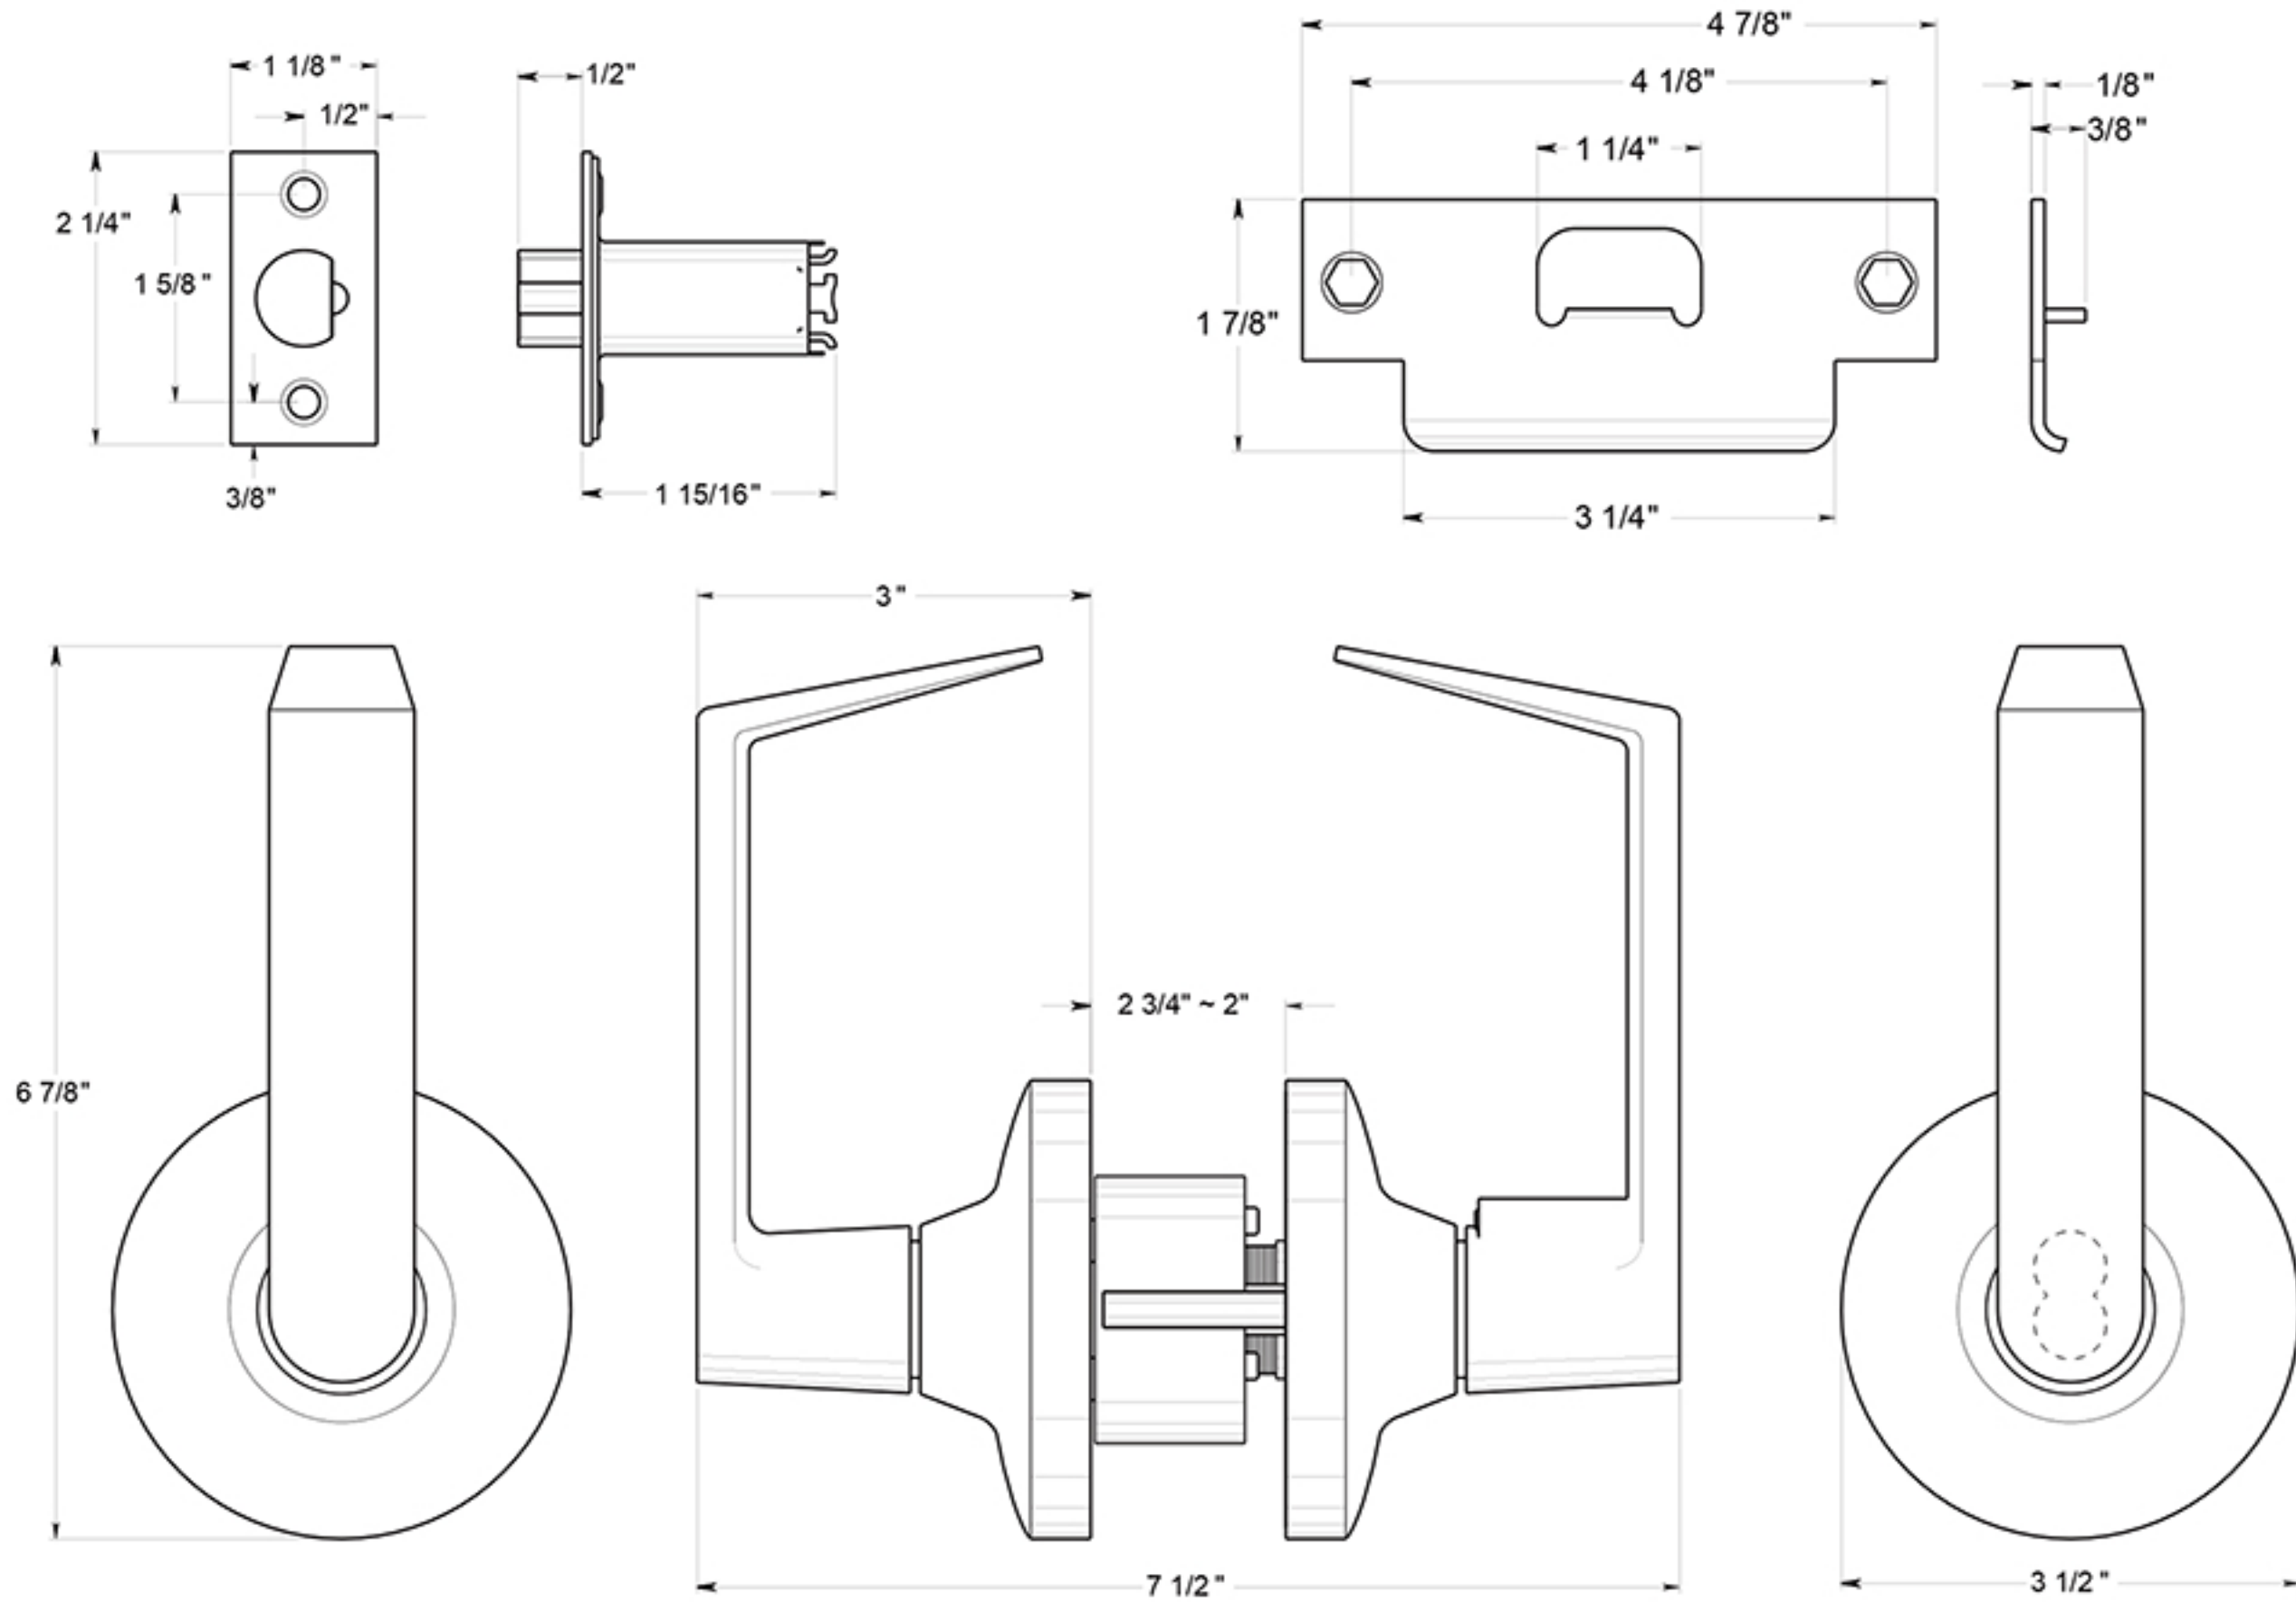

# CL504FRCNC

CLARENDON LEVER / STORE ROOM / IC CORE / COMMERCIAL GRADE 1 / STEEL & ZINC

DRAWING NOT TO SCALE

NOTE: Deltana reserves the right to constantly improve its products and is not responsible for differences between the product in-hand and the specifications contained in this drawing. We do not recommend to pre-drill holes or pre-cut woods or metals based on the drawing information if the veracity of the specifications has not been proven by the live product.