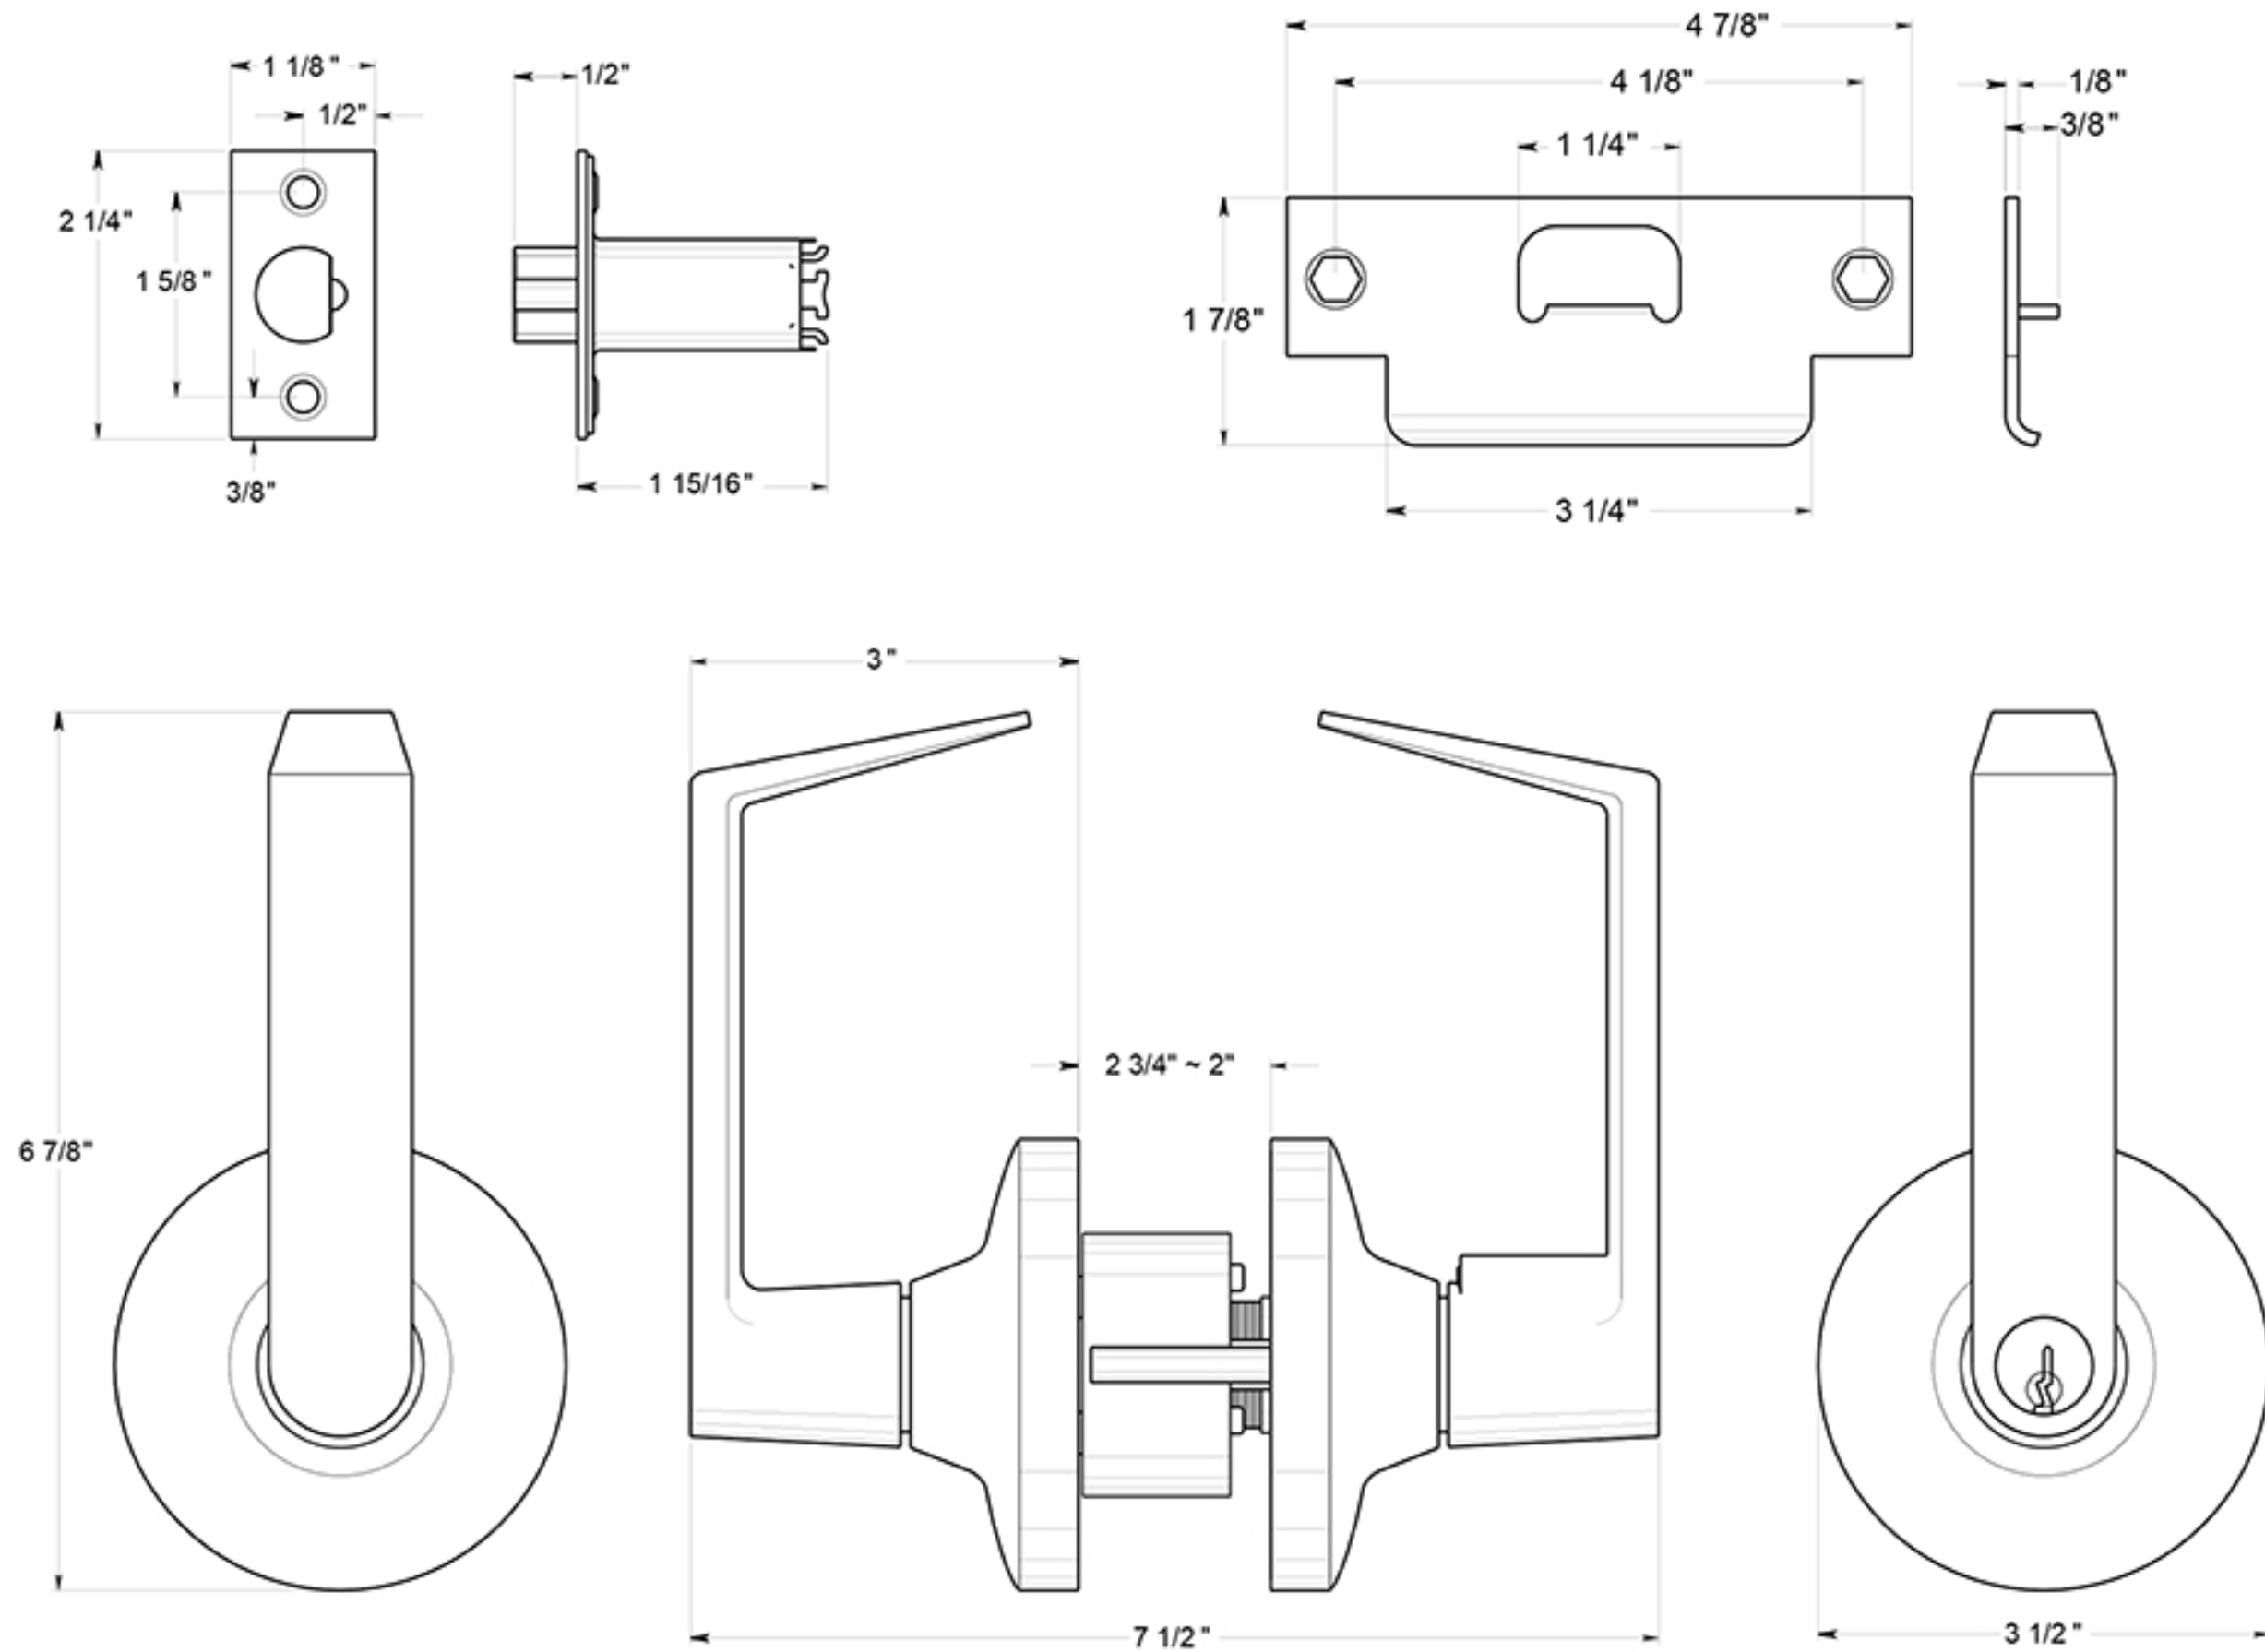

CL504FLC

CLARENDON LEVER / STORE ROOM / COMMERCIAL GRADE 1 / STEEL & ZINC

DRAWING NOT TO SCALE

NOTE: Deltana reserves the right to constantly improve its products and is not responsible for differences between the product in-hand and the specifications contained in this drawing. We do not recommend to pre-drill holes or pre-cut woods or metals based on the drawing information if the veracity of the specifications has not been proven by the live product.