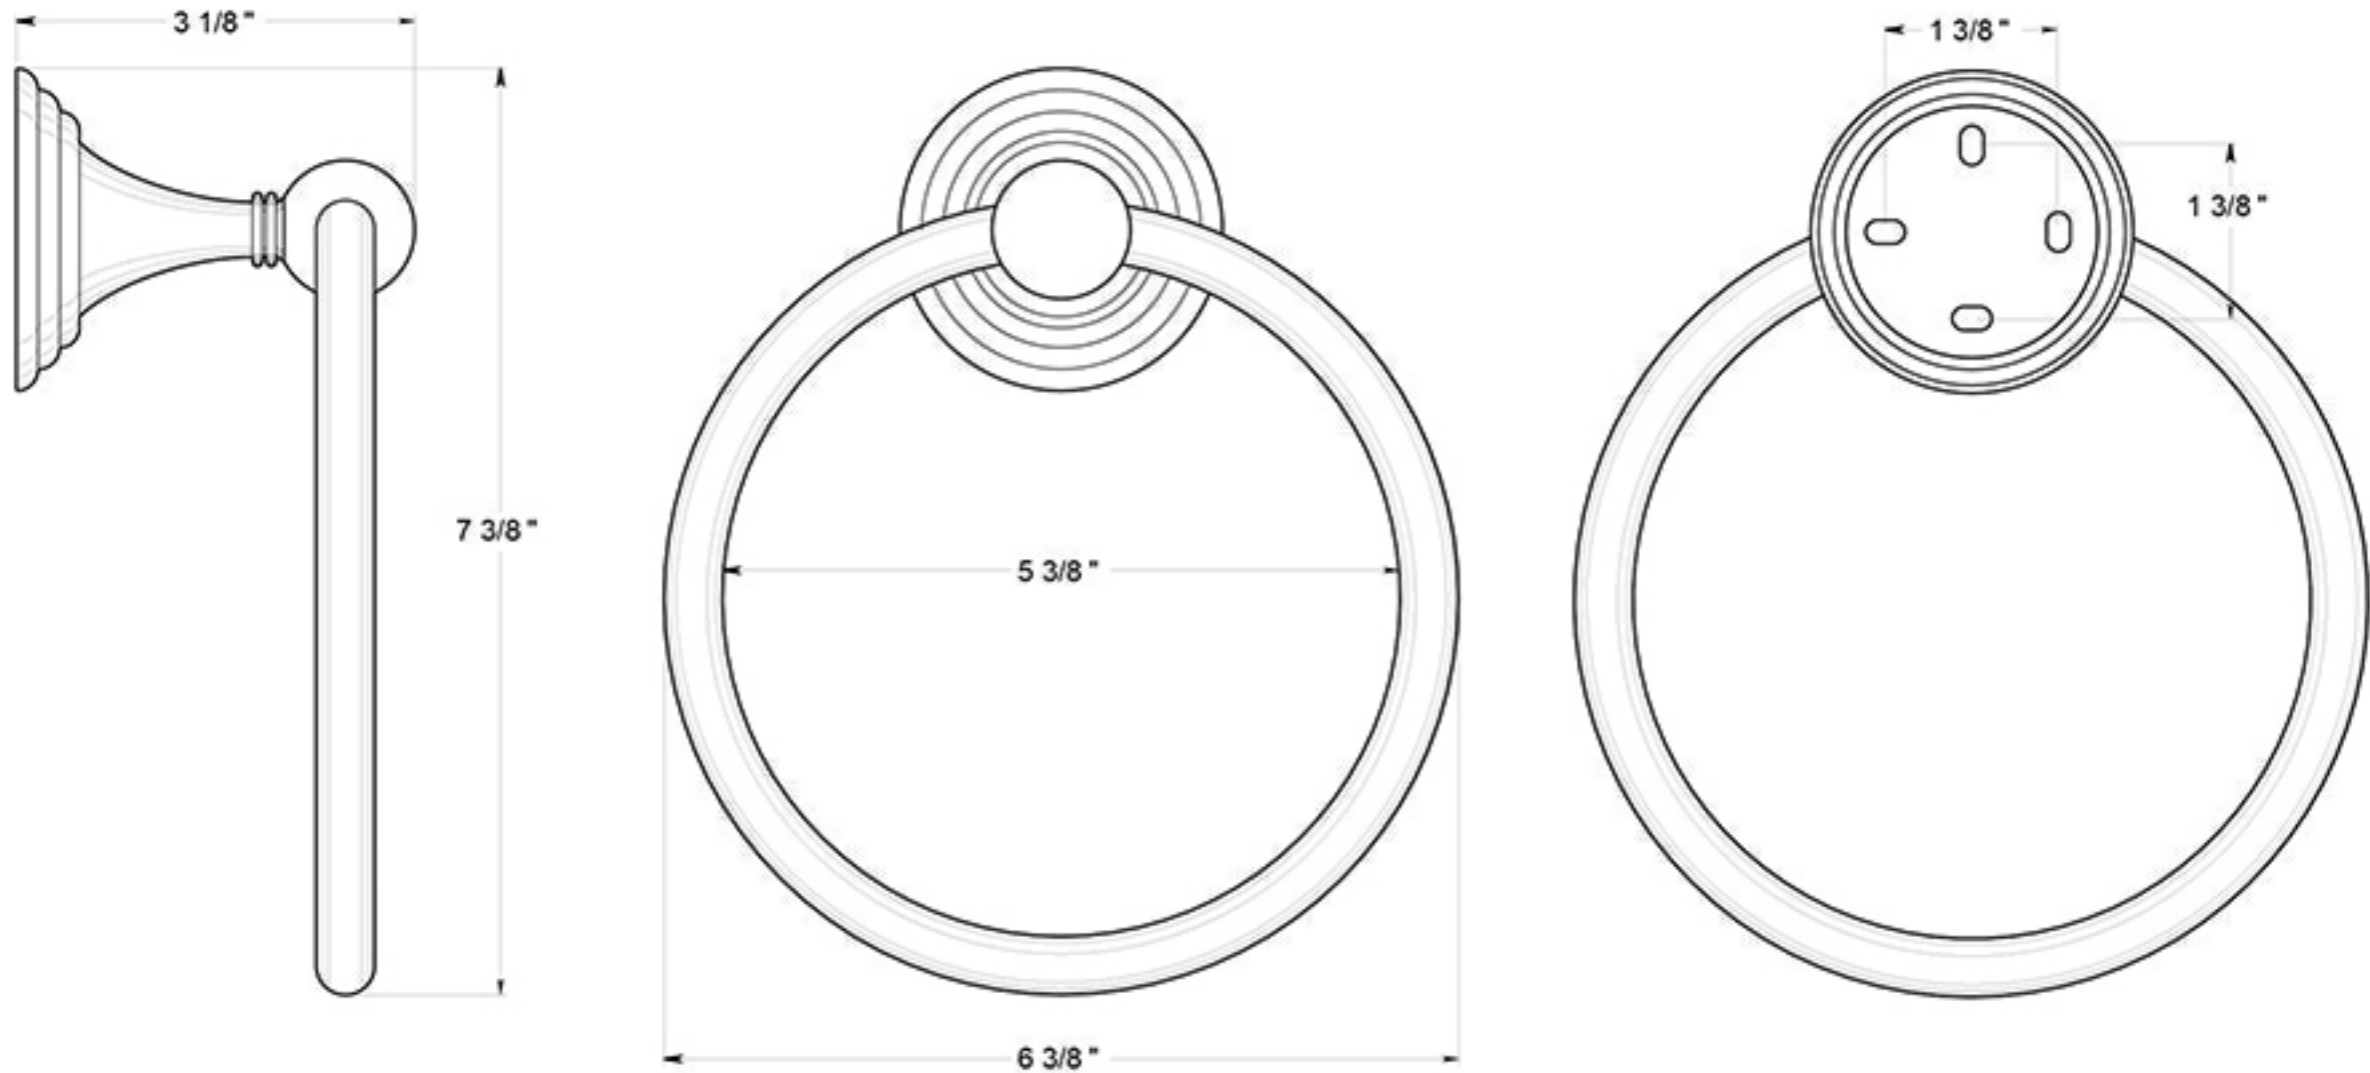

98C2008

6" TOWEL RING / CLASSIC / SOLID BRASS

DRAWING NOT TO SCALE

NOTE: Deltana reserves the right to constantly improve its products and is not responsible for differences between the product in-hand and the specifications contained in this drawing. We do not recommend to pre-drill holes or pre-cut woods or metals based on the drawing information if the veracity of the specifications has not been proven by the live product.