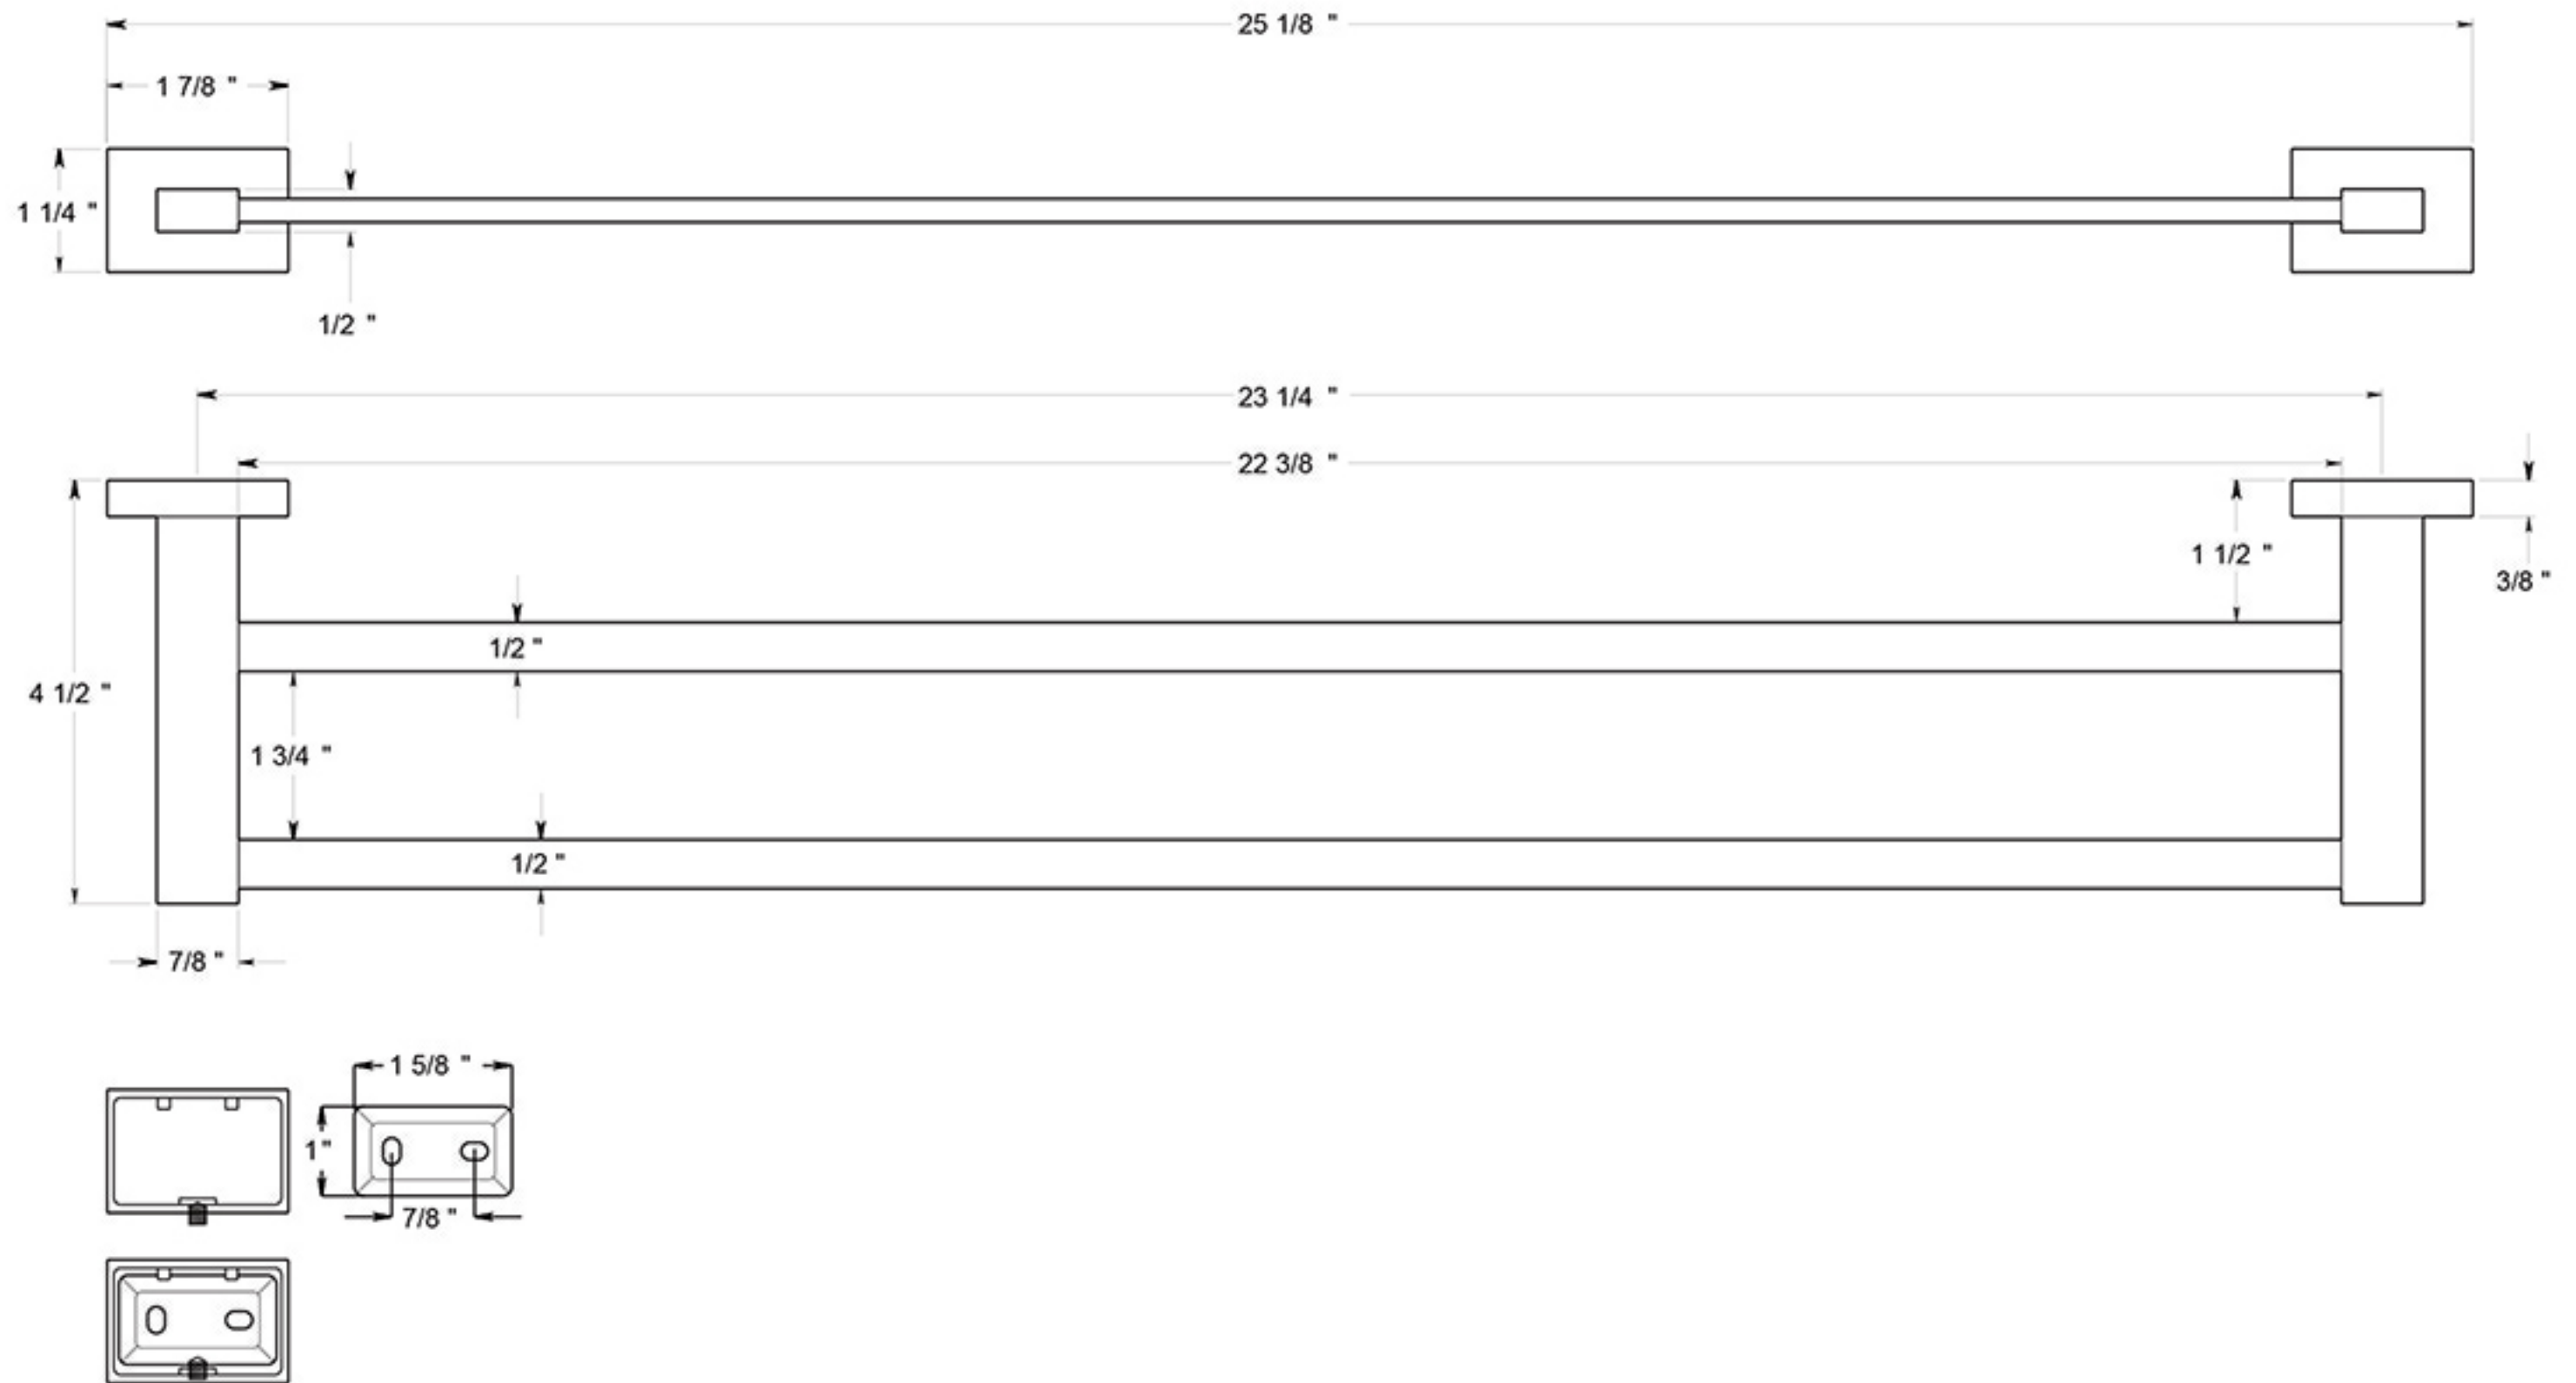

55D2006

24" DOUBLE TOWEL BAR / SOLID BRASS

DRAWING NOT TO SCALE

NOTE: Deltana reserves the right to constantly improve its products and is not responsible for differences between the product in-hand and the specifications contained in this drawing. We do not recommend to pre-drill holes or pre-cut woods or metals based on the drawing information if the veracity of the specifications has not been proven by the live product.