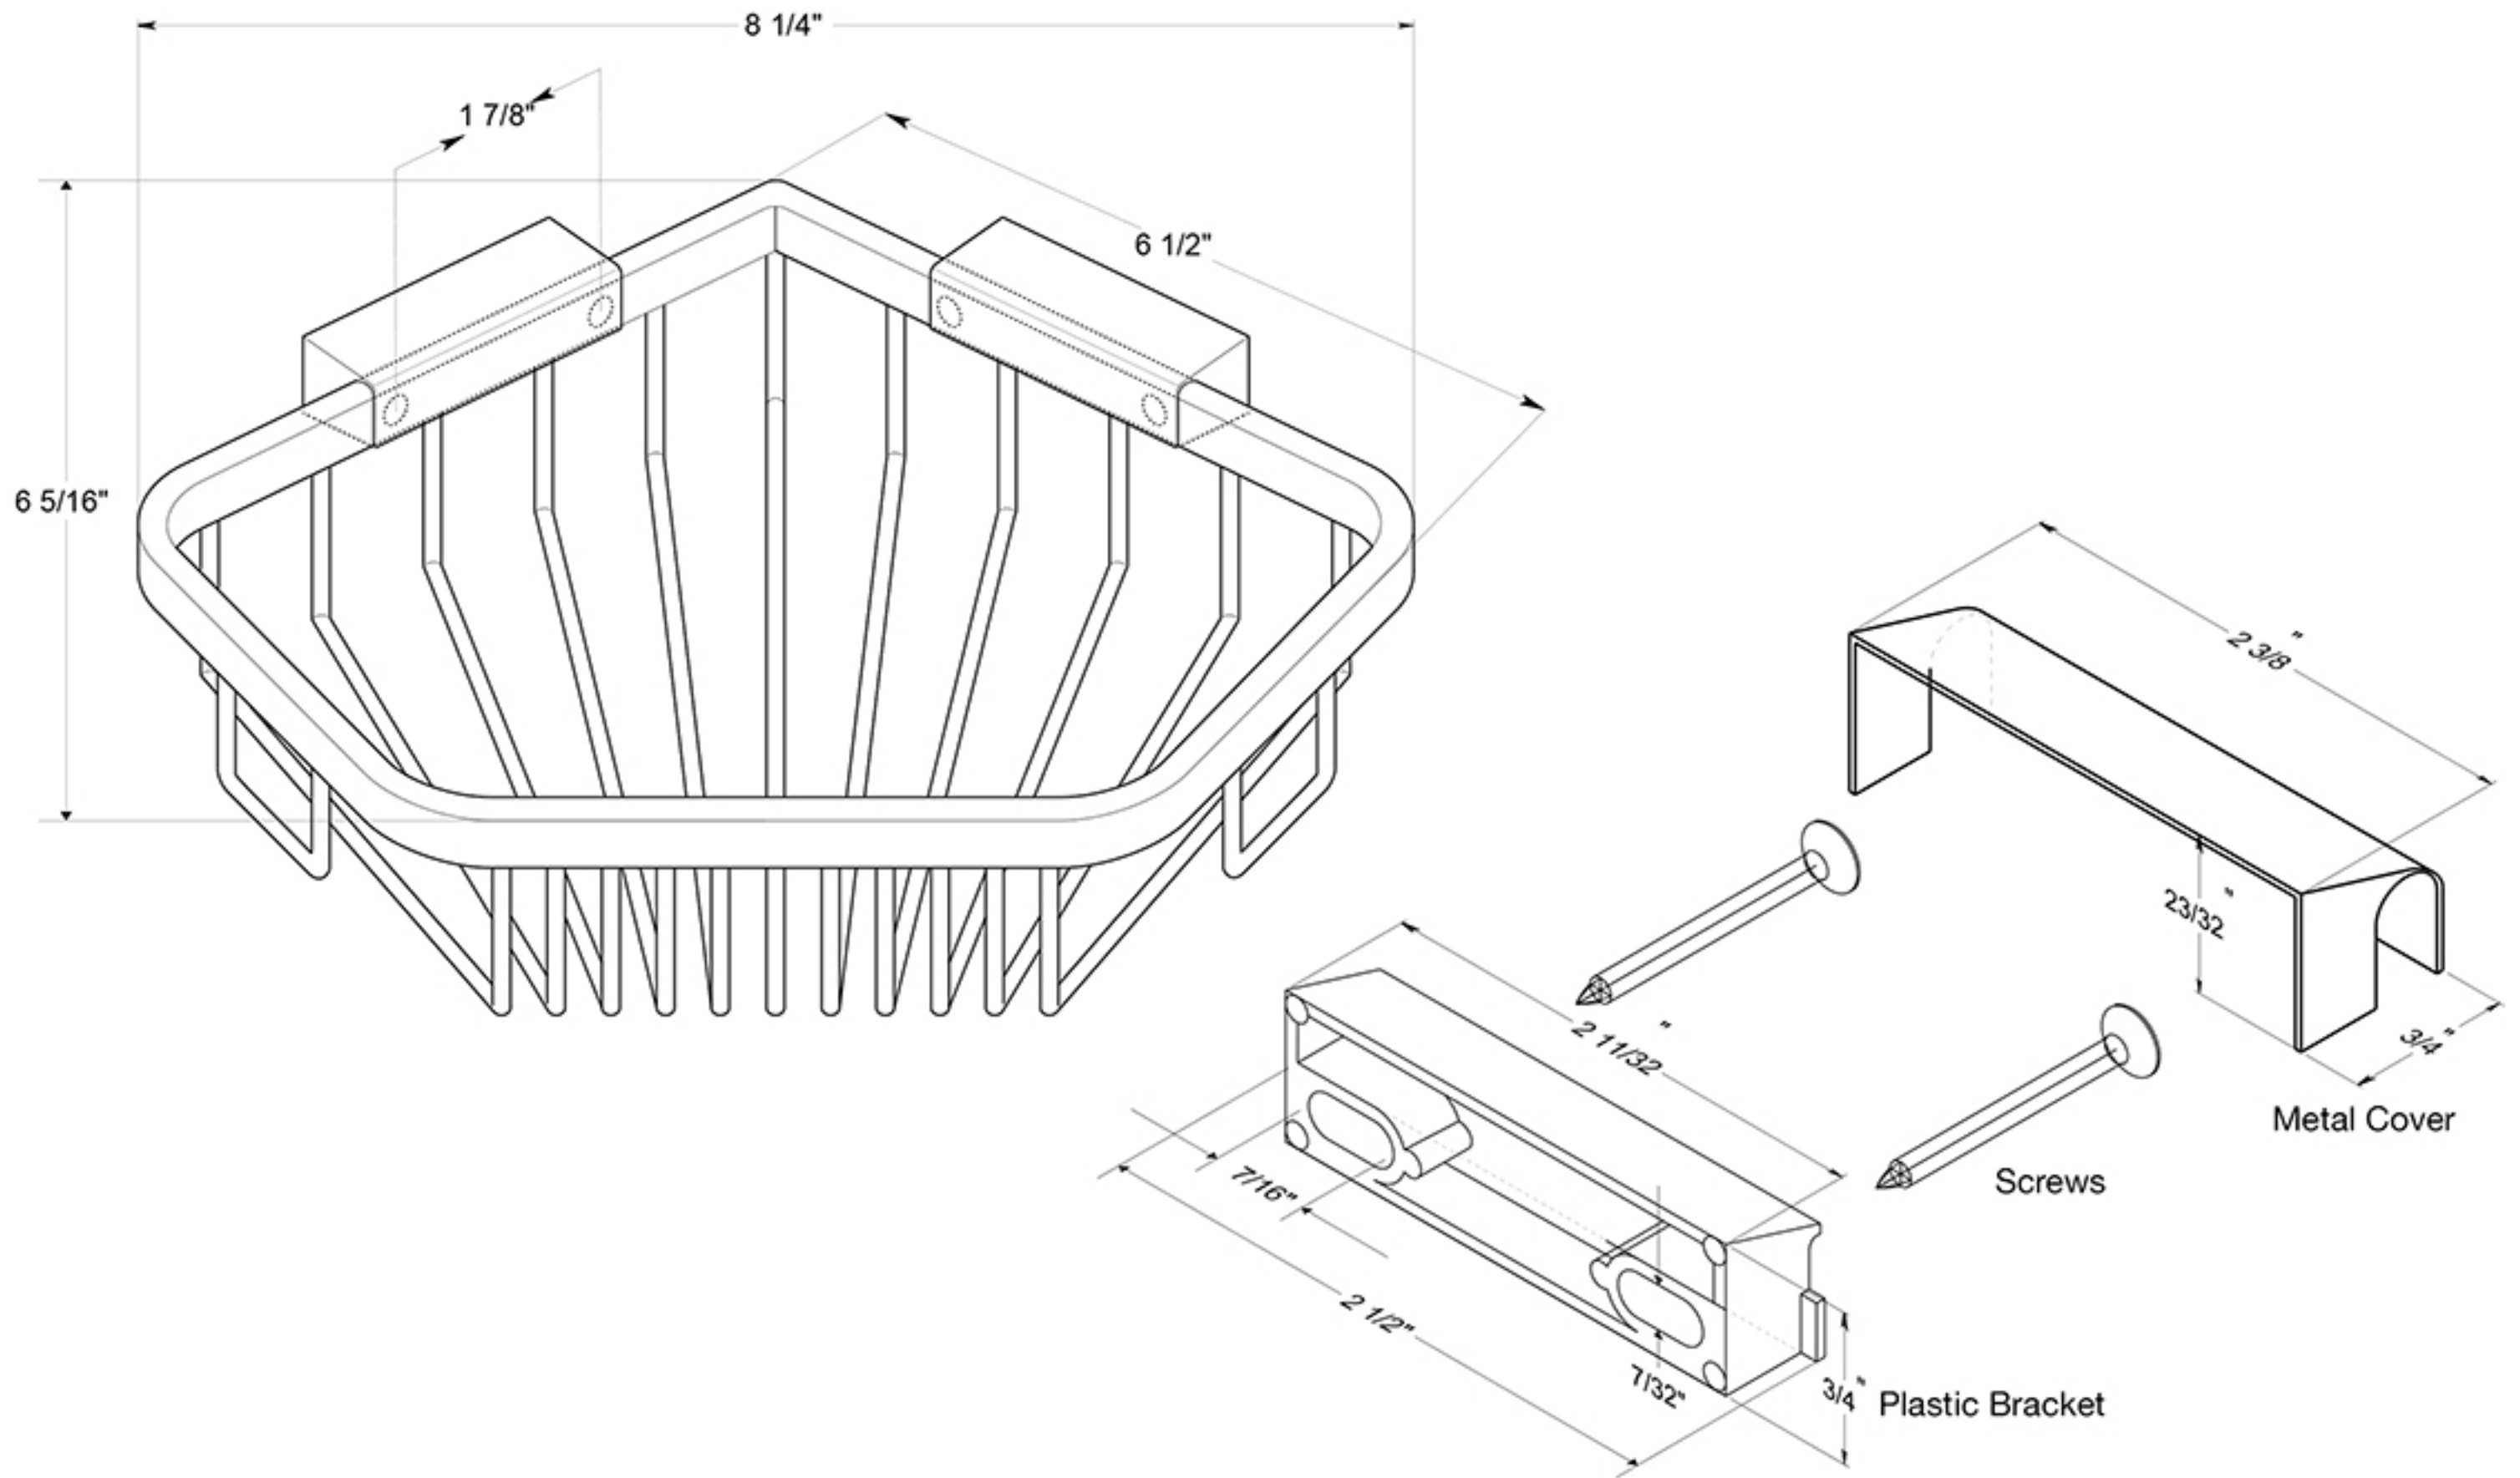

WBC6353

8-1/4" x 6-7/8" WIRE BASKET / PENTAGONAL / SOLID BRASS

DRAWING NOT TO SCALE

NOTE: Deltana reserves the right to constantly improve its products and is not responsible for differences between the product in-hand and the specifications contained in this drawing. We do not recommend to pre-drill holes or pre-cut woods or metals based on the drawing information if the veracity of the specifications has not been proven by the live product.