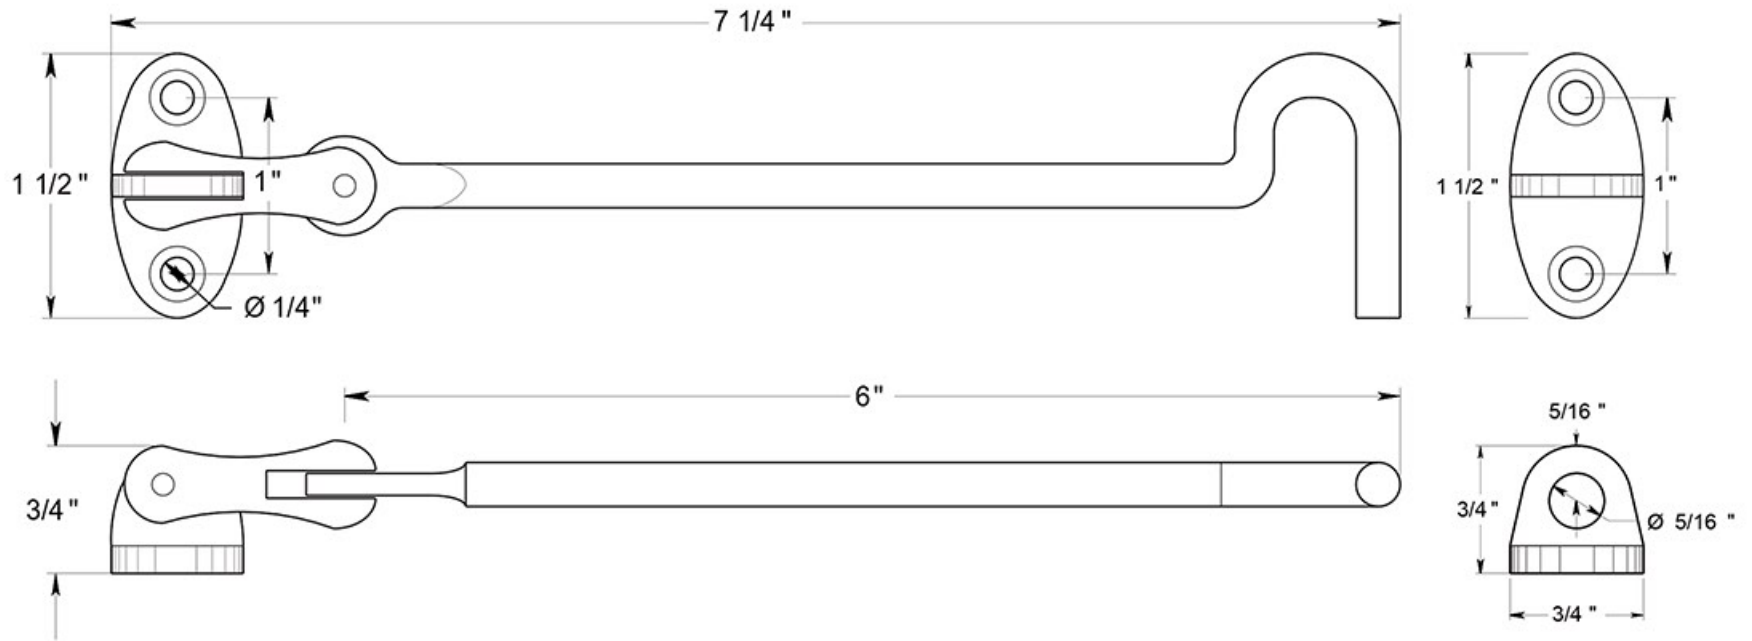

CHK6

6" CABIN SWIVEL HOOK / SOLID BRASS

DRAWING NOT TO SCALE

NOTE: Deltana reserves the right to constantly improve its products and is not responsible for differences between the product in-hand and the specifications contained in this drawing. We do not recommend to pre-drill holes or pre-cut woods or metals based on the drawing information if the veracity of the specifications has not been proven by the live product.