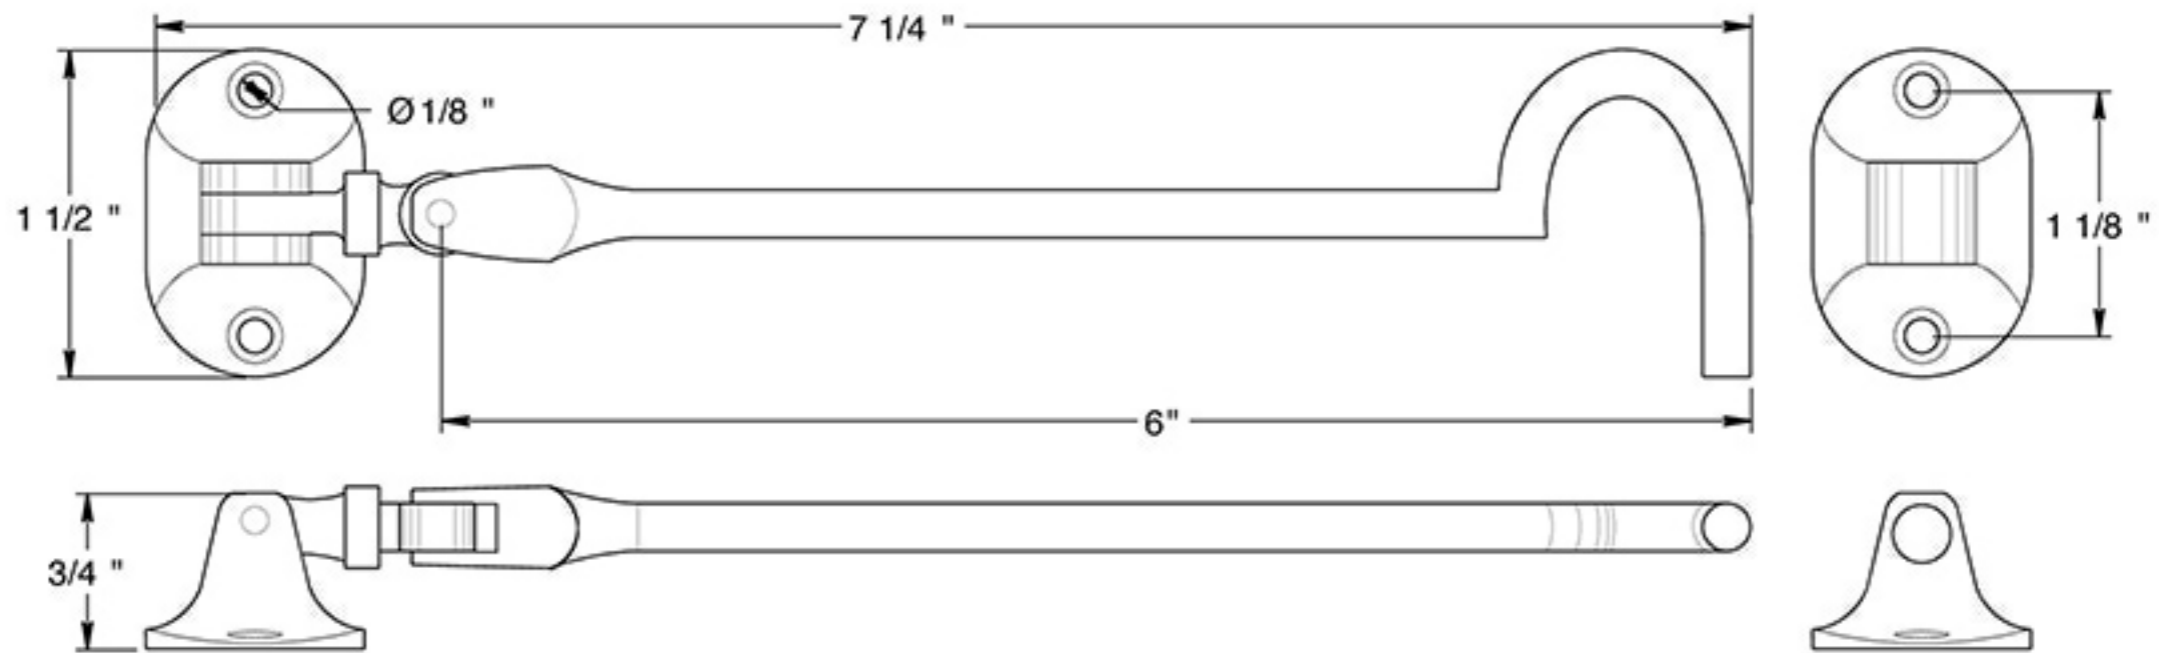

CHB6

6" CABIN HOOK / BRITISH STYLE / SOLID BRASS

DRAWING NOT TO SCALE

NOTE: Deltana reserves the right to constantly improve its products and is not responsible for differences between the product in-hand and the specifications contained in this drawing. We do not recommend to pre-drill holes or pre-cut woods or metals based on the drawing information if the veracity of the specifications has not been proven by the live product.