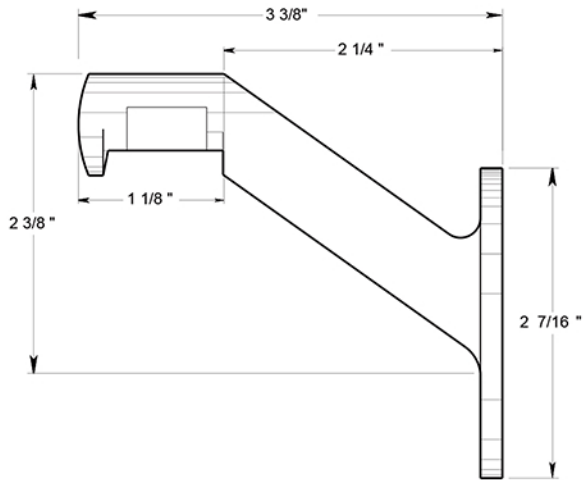

HRB325

HAND RAIL BRACKET / 3-3/8" PROJECTION / SOLID BRASS

DRAWING NOT TO SCALE

NOTE: Deltana reserves the right to constantly improve its products and is not responsible for differences between the product in-hand and the specifications contained in this drawing. We do not recommend to pre-drill holes or pre-cut woods or metals based on the drawing information if the veracity of the specifications has not been proven by the live product.