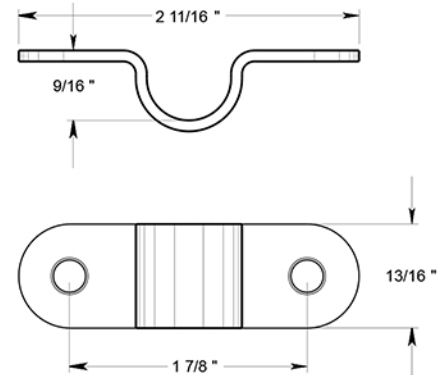

HRB325

HAND RAIL BRACKET / 3-3/8" PROJECTION / SOLID BRASS

DRAWING NOT TO SCALE

NOTE: Deltana reserves the right to constantly improve its products and is not responsible for differences between the product in-hand and the specifications contained in this drawing. We do not recommend to pre-drill holes or pre-cut woods or metals based on the drawing information if the veracity of the specifications has not been proven by the live product.