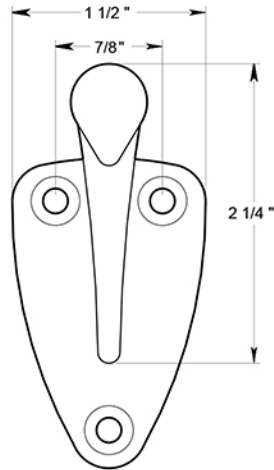

HRB325

HAND RAIL BRACKET / 3-3/8" PROJECTION / SOLID BRASS

DRAWING NOT TO SCALE

NOTE: Deltana reserves the right to constantly improve its products and is not responsible for differences between the product in-hand and the specifications contained in this drawing. We do not recommend to pre-drill holes or pre-cut woods or metals based on the drawing information if the veracity of the specifications has not been proven by the live product.