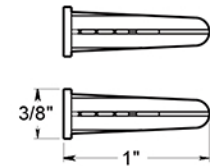

RNE-E

4" LETTER E / E SERIES WITH RISERS / STAINLESS STEEL

(X2) RAISED INSTALLATION POSTS

(X2) RAISED INSTALLATION SPACERS

(X2) FLAT INSTALLATION POSTS

(X2) PLASTIC ANCHORS

DRAWING NOT TO SCALE

NOTE: Deltana reserves the right to constantly improve its products and is not responsible for differences between the product in-hand and the specifications contained in this drawing. We do not recommend to pre-drill holes or pre-cut woods or metals based on the drawing information if the veracity of the specifications has not been proven by the live product.