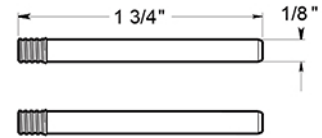

RNE-E

4" LETTER E / E SERIES WITH RISERS / STAINLESS STEEL

(X2) RAISED INSTALLATION POSTS

(X2) RAISED INSTALLATION SPACERS

(X2) FLAT INSTALLATION POSTS

(X2) PLASTIC ANCHORS

DRAWING NOT TO SCALE

NOTE: Deltana reserves the right to constantly improve its products and is not responsible for differences between the product in-hand and the specifications contained in this drawing. We do not recommend to pre-drill holes or pre-cut woods or metals based on the drawing information if the veracity of the specifications has not been proven by the live product.