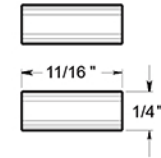

RNE-E

4" LETTER E / E SERIES WITH RISERS / STAINLESS STEEL

(X2) RAISED INSTALLATION POSTS

(X2) RAISED INSTALLATION SPACERS

(X2) FLAT INSTALLATION POSTS

(X2) PLASTIC ANCHORS

DRAWING NOT TO SCALE

NOTE: Deltana reserves the right to constantly improve its products and is not responsible for differences between the product in-hand and the specifications contained in this drawing. We do not recommend to pre-drill holes or pre-cut woods or metals based on the drawing information if the veracity of the specifications has not been proven by the live product.