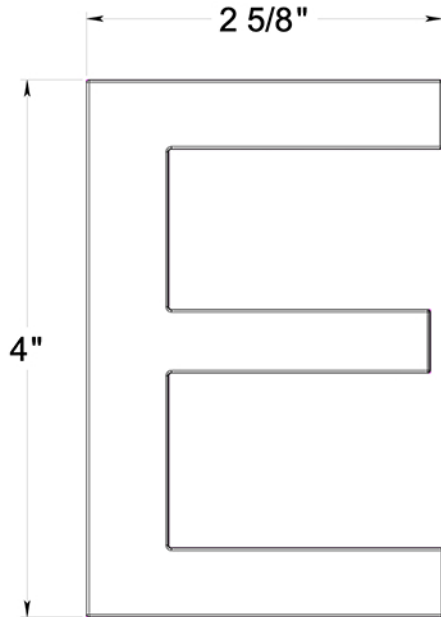

RNE-E

4" LETTER E / E SERIES WITH RISERS / STAINLESS STEEL

(X2) RAISED INSTALLATION POSTS

(X2) RAISED INSTALLATION SPACERS

(X2) FLAT INSTALLATION POSTS

(X2) PLASTIC ANCHORS

DRAWING NOT TO SCALE

NOTE: Deltana reserves the right to constantly improve its products and is not responsible for differences between the product in-hand and the specifications contained in this drawing. We do not recommend to pre-drill holes or pre-cut woods or metals based on the drawing information if the veracity of the specifications has not been proven by the live product.