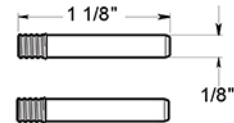

RNE-E

4" LETTER E / E SERIES WITH RISERS / STAINLESS STEEL

(X2) RAISED INSTALLATION POSTS

(X2) RAISED INSTALLATION SPACERS

(X2) FLAT INSTALLATION POSTS

(X2) PLASTIC ANCHORS

DRAWING NOT TO SCALE

NOTE: Deltana reserves the right to constantly improve its products and is not responsible for differences between the product in-hand and the specifications contained in this drawing. We do not recommend to pre-drill holes or pre-cut woods or metals based on the drawing information if the veracity of the specifications has not been proven by the live product.