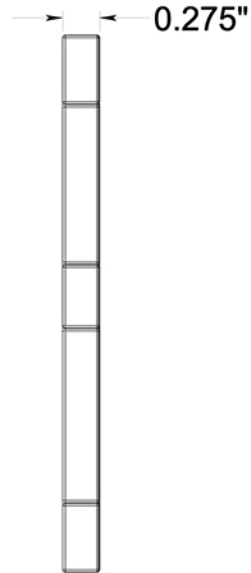

RNE-E

4" LETTER E / E SERIES WITH RISERS / STAINLESS STEEL

(X2) RAISED INSTALLATION POSTS

(X2) RAISED INSTALLATION SPACERS

(X2) FLAT INSTALLATION POSTS

(X2) PLASTIC ANCHORS

DRAWING NOT TO SCALE

NOTE: Deltana reserves the right to constantly improve its products and is not responsible for differences between the product in-hand and the specifications contained in this drawing. We do not recommend to pre-drill holes or pre-cut woods or metals based on the drawing information if the veracity of the specifications has not been proven by the live product.