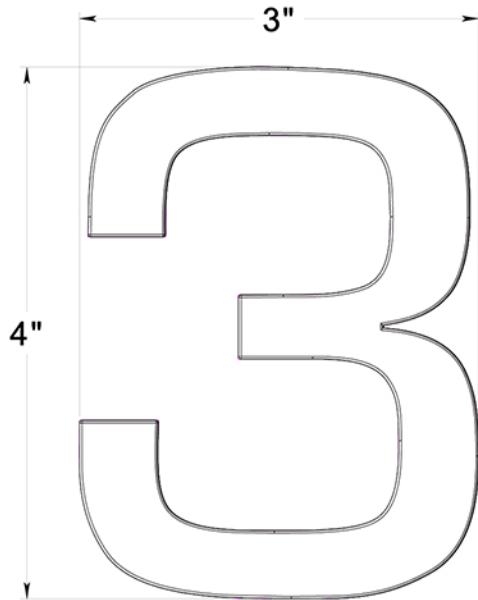

RNE-3

4" NUMBER 3 / E SERIES WITH RISERS / STAINLESS STEEL

(X2) RAISED INSTALLATION POSTS

(X2) RAISED INSTALLATION SPACERS

(X2) FLAT INSTALLATION POSTS

(X2) PLASTIC ANCHORS

DRAWING NOT TO SCALE

NOTE: Deltana reserves the right to constantly improve its products and is not responsible for differences between the product in-hand and the specifications contained in this drawing. We do not recommend to pre-drill holes or pre-cut woods or metals based on the drawing information if the veracity of the specifications has not been proven by the live product.