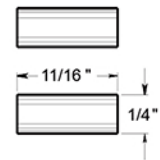

RNE-3

4" NUMBER 3 / E SERIES WITH RISERS / STAINLESS STEEL

(X2) RAISED INSTALLATION POSTS

(X2) RAISED INSTALLATION SPACERS

(X2) FLAT INSTALLATION POSTS

(X2) PLASTIC ANCHORS

DRAWING NOT TO SCALE

NOTE: Deltana reserves the right to constantly improve its products and is not responsible for differences between the product in-hand and the specifications contained in this drawing. We do not recommend to pre-drill holes or pre-cut woods or metals based on the drawing information if the veracity of the specifications has not been proven by the live product.