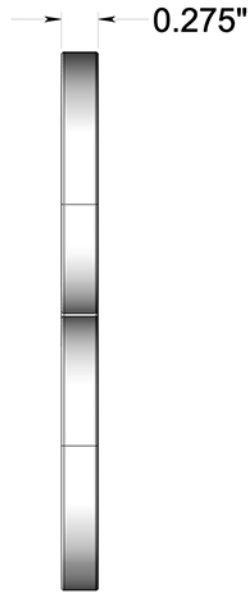

RNE-3

4" NUMBER 3 / E SERIES WITH RISERS / STAINLESS STEEL

(X2) RAISED INSTALLATION POSTS

(X2) RAISED INSTALLATION SPACERS

(X2) FLAT INSTALLATION POSTS

(X2) PLASTIC ANCHORS

DRAWING NOT TO SCALE

NOTE: Deltana reserves the right to constantly improve its products and is not responsible for differences between the product in-hand and the specifications contained in this drawing. We do not recommend to pre-drill holes or pre-cut woods or metals based on the drawing information if the veracity of the specifications has not been proven by the live product.