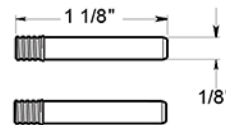

RNE-3

4" NUMBER 3 / E SERIES WITH RISERS / STAINLESS STEEL

(X2) RAISED INSTALLATION POSTS

(X2) RAISED INSTALLATION SPACERS

(X2) FLAT INSTALLATION POSTS

(X2) PLASTIC ANCHORS

DRAWING NOT TO SCALE

NOTE: Deltana reserves the right to constantly improve its products and is not responsible for differences between the product in-hand and the specifications contained in this drawing. We do not recommend to pre-drill holes or pre-cut woods or metals based on the drawing information if the veracity of the specifications has not been proven by the live product.