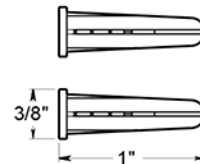

RNE-3

4" NUMBER 3 / E SERIES WITH RISERS / STAINLESS STEEL

(X2) RAISED INSTALLATION POSTS

(X2) RAISED INSTALLATION SPACERS

(X2) FLAT INSTALLATION POSTS

(X2) PLASTIC ANCHORS

DRAWING NOT TO SCALE

NOTE: Deltana reserves the right to constantly improve its products and is not responsible for differences between the product in-hand and the specifications contained in this drawing. We do not recommend to pre-drill holes or pre-cut woods or metals based on the drawing information if the veracity of the specifications has not been proven by the live product.