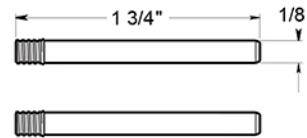

RNE-3

4" NUMBER 3 / E SERIES WITH RISERS / STAINLESS STEEL

(X2) RAISED INSTALLATION POSTS

(X2) RAISED INSTALLATION SPACERS

(X2) FLAT INSTALLATION POSTS

(X2) PLASTIC ANCHORS

DRAWING NOT TO SCALE

NOTE: Deltana reserves the right to constantly improve its products and is not responsible for differences between the product in-hand and the specifications contained in this drawing. We do not recommend to pre-drill holes or pre-cut woods or metals based on the drawing information if the veracity of the specifications has not been proven by the live product.