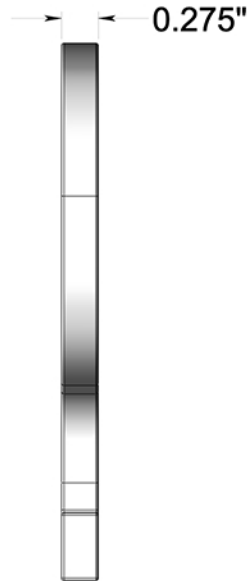

RNE-2

4" NUMBER 2 / E SERIES WITH RISERS / STAINLESS STEEL

(X2) RAISED INSTALLATION POSTS

(X2) RAISED INSTALLATION SPACERS

(X2) FLAT INSTALLATION POSTS

(X2) PLASTIC ANCHORS

DRAWING NOT TO SCALE

NOTE: Deltana reserves the right to constantly improve its products and is not responsible for differences between the product in-hand and the specifications contained in this drawing. We do not recommend to pre-drill holes or pre-cut woods or metals based on the drawing information if the veracity of the specifications has not been proven by the live product.