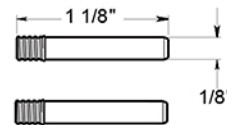

RNE-2

4" NUMBER 2 / E SERIES WITH RISERS / STAINLESS STEEL

(X2) RAISED INSTALLATION POSTS

(X2) RAISED INSTALLATION SPACERS

(X2) FLAT INSTALLATION POSTS

(X2) PLASTIC ANCHORS

DRAWING NOT TO SCALE

NOTE: Deltana reserves the right to constantly improve its products and is not responsible for differences between the product in-hand and the specifications contained in this drawing. We do not recommend to pre-drill holes or pre-cut woods or metals based on the drawing information if the veracity of the specifications has not been proven by the live product.