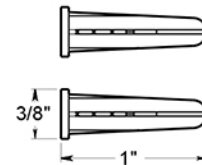

RNE-2

4" NUMBER 2 / E SERIES WITH RISERS / STAINLESS STEEL

(X2) RAISED INSTALLATION POSTS

(X2) RAISED INSTALLATION SPACERS

(X2) FLAT INSTALLATION POSTS

(X2) PLASTIC ANCHORS

DRAWING NOT TO SCALE

NOTE: Deltana reserves the right to constantly improve its products and is not responsible for differences between the product in-hand and the specifications contained in this drawing. We do not recommend to pre-drill holes or pre-cut woods or metals based on the drawing information if the veracity of the specifications has not been proven by the live product.