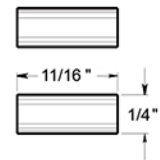

RNE-2

4" NUMBER 2 / E SERIES WITH RISERS / STAINLESS STEEL

(X2) RAISED INSTALLATION POSTS

(X2) RAISED INSTALLATION SPACERS

(X2) FLAT INSTALLATION POSTS

(X2) PLASTIC ANCHORS

DRAWING NOT TO SCALE

NOTE: Deltana reserves the right to constantly improve its products and is not responsible for differences between the product in-hand and the specifications contained in this drawing. We do not recommend to pre-drill holes or pre-cut woods or metals based on the drawing information if the veracity of the specifications has not been proven by the live product.