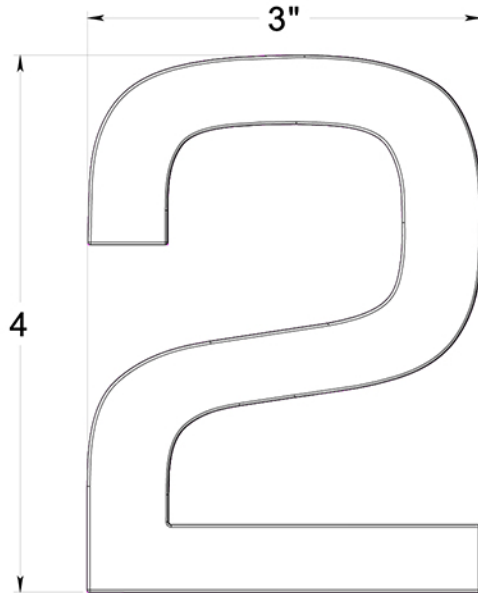

RNE-2

4" NUMBER 2 / E SERIES WITH RISERS / STAINLESS STEEL

(X2) RAISED INSTALLATION POSTS

(X2) RAISED INSTALLATION SPACERS

(X2) FLAT INSTALLATION POSTS

(X2) PLASTIC ANCHORS

DRAWING NOT TO SCALE

NOTE: Deltana reserves the right to constantly improve its products and is not responsible for differences between the product in-hand and the specifications contained in this drawing. We do not recommend to pre-drill holes or pre-cut woods or metals based on the drawing information if the veracity of the specifications has not been proven by the live product.