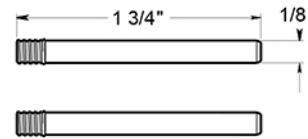

RNE-2

4" NUMBER 2 / E SERIES WITH RISERS / STAINLESS STEEL

(X2) RAISED INSTALLATION POSTS

(X2) RAISED INSTALLATION SPACERS

(X2) FLAT INSTALLATION POSTS

(X2) PLASTIC ANCHORS

DRAWING NOT TO SCALE

NOTE: Deltana reserves the right to constantly improve its products and is not responsible for differences between the product in-hand and the specifications contained in this drawing. We do not recommend to pre-drill holes or pre-cut woods or metals based on the drawing information if the veracity of the specifications has not been proven by the live product.