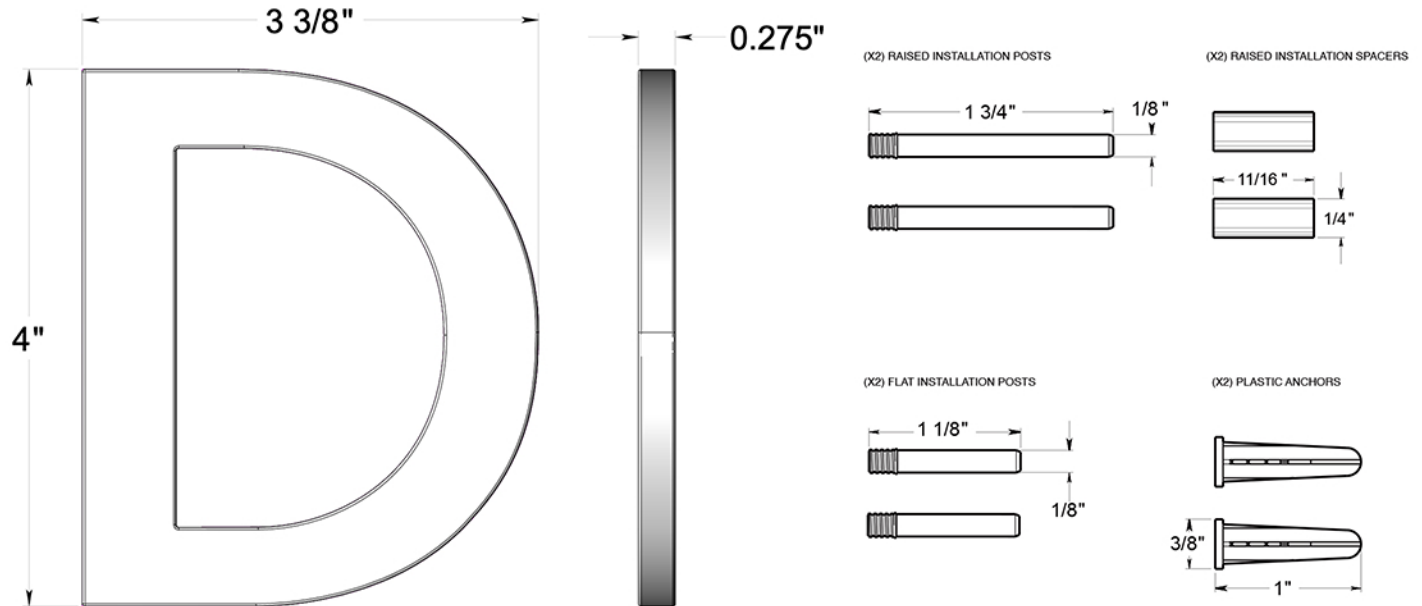

RNB-D

4" LETTER D / B SERIES WITH RISERS / STAINLESS STEEL

DRAWING NOT TO SCALE

NOTE: Deltana reserves the right to constantly improve its products and is not responsible for differences between the product in-hand and the specifications contained in this drawing. We do not recommend to pre-drill holes or pre-cut woods or metals based on the drawing information if the veracity of the specifications has not been proven by the live product.