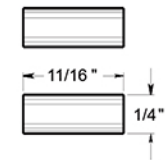

RNB-8

4" NUMBER 8 / B SERIES WITH RISERS / STAINLESS STEEL

(X2) RAISED INSTALLATION POSTS

(X2) RAISED INSTALLATION SPACERS

(X2) FLAT INSTALLATION POSTS

(X2) PLASTIC ANCHORS

DRAWING NOT TO SCALE

NOTE: Deltana reserves the right to constantly improve its products and is not responsible for differences between the product in-hand and the specifications contained in this drawing. We do not recommend to pre-drill holes or pre-cut woods or metals based on the drawing information if the veracity of the specifications has not been proven by the live product.