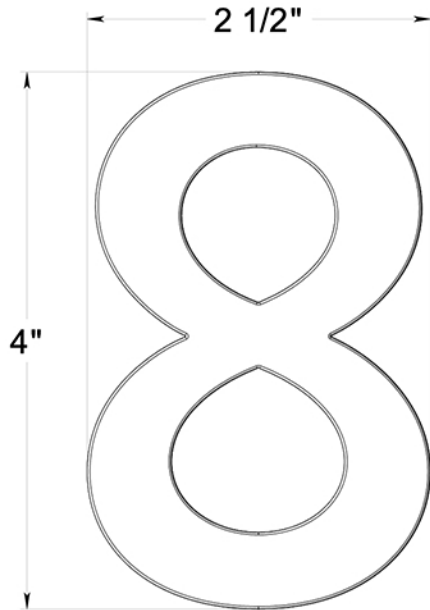

RNB-8

4" NUMBER 8 / B SERIES WITH RISERS / STAINLESS STEEL

(X2) RAISED INSTALLATION POSTS

(X2) RAISED INSTALLATION SPACERS

(X2) FLAT INSTALLATION POSTS

(X2) PLASTIC ANCHORS

DRAWING NOT TO SCALE

NOTE: Deltana reserves the right to constantly improve its products and is not responsible for differences between the product in-hand and the specifications contained in this drawing. We do not recommend to pre-drill holes or pre-cut woods or metals based on the drawing information if the veracity of the specifications has not been proven by the live product.