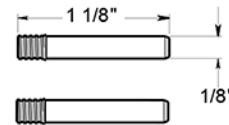

RNB-8

4" NUMBER 8 / B SERIES WITH RISERS / STAINLESS STEEL

(X2) RAISED INSTALLATION POSTS

(X2) RAISED INSTALLATION SPACERS

(X2) FLAT INSTALLATION POSTS

(X2) PLASTIC ANCHORS

DRAWING NOT TO SCALE

NOTE: Deltana reserves the right to constantly improve its products and is not responsible for differences between the product in-hand and the specifications contained in this drawing. We do not recommend to pre-drill holes or pre-cut woods or metals based on the drawing information if the veracity of the specifications has not been proven by the live product.