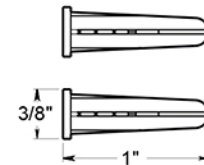

RNB-8

4" NUMBER 8 / B SERIES WITH RISERS / STAINLESS STEEL

(X2) RAISED INSTALLATION POSTS

(X2) RAISED INSTALLATION SPACERS

(X2) FLAT INSTALLATION POSTS

(X2) PLASTIC ANCHORS

DRAWING NOT TO SCALE

NOTE: Deltana reserves the right to constantly improve its products and is not responsible for differences between the product in-hand and the specifications contained in this drawing. We do not recommend to pre-drill holes or pre-cut woods or metals based on the drawing information if the veracity of the specifications has not been proven by the live product.