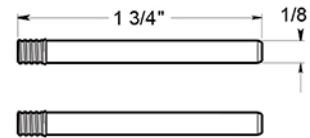

RNB-8

4" NUMBER 8 / B SERIES WITH RISERS / STAINLESS STEEL

(X2) RAISED INSTALLATION POSTS

(X2) RAISED INSTALLATION SPACERS

(X2) FLAT INSTALLATION POSTS

(X2) PLASTIC ANCHORS

DRAWING NOT TO SCALE

NOTE: Deltana reserves the right to constantly improve its products and is not responsible for differences between the product in-hand and the specifications contained in this drawing. We do not recommend to pre-drill holes or pre-cut woods or metals based on the drawing information if the veracity of the specifications has not been proven by the live product.