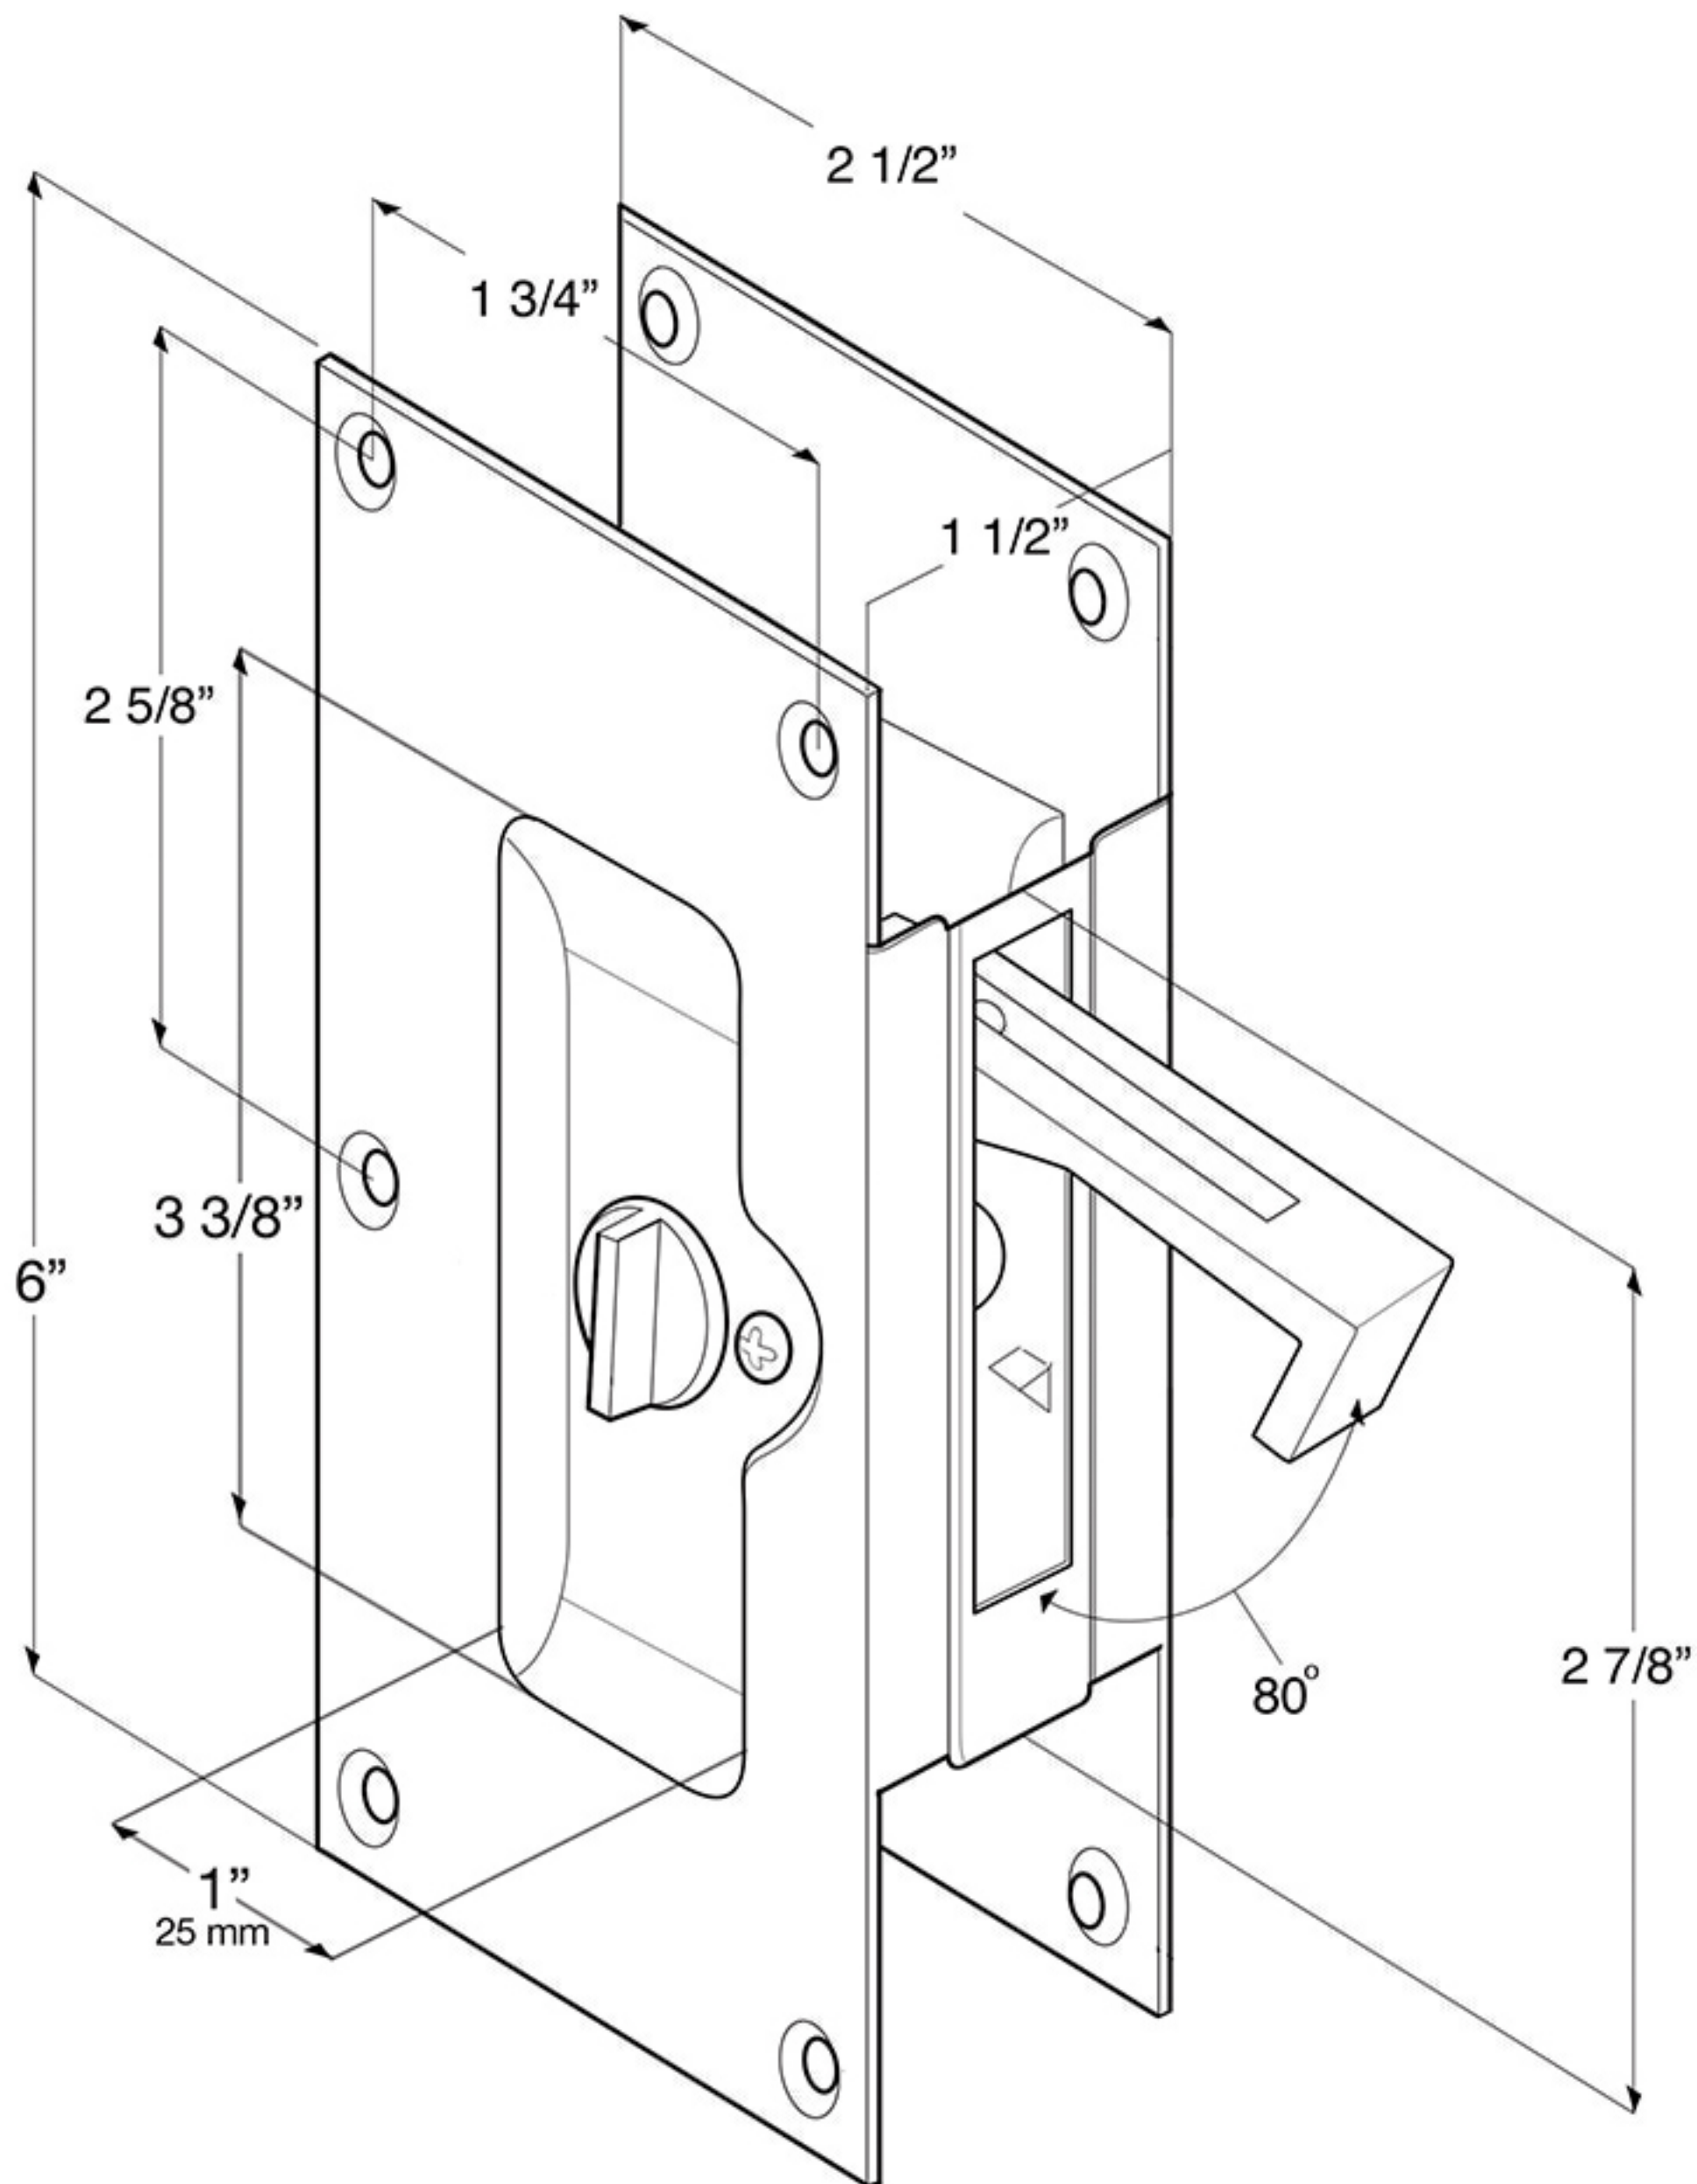

# SDL60

2-1/2" x 6" POCKET LOCK / PRIVACY  
DECORATIVE / SOLID BRASS

Fits Door Thickness:  
1 3/8" ~ 1 5/8"

DRAWING NOT TO SCALE

NOTE: Deltana reserves the right to constantly improve its products and is not responsible for differences between the product in-hand and the specifications contained in this drawing. We do not recommend to pre-drill holes or pre-cut woods or metals based on the drawing information if the veracity of the specifications has not been proven by the live product.

DOOR CUT SCHEME