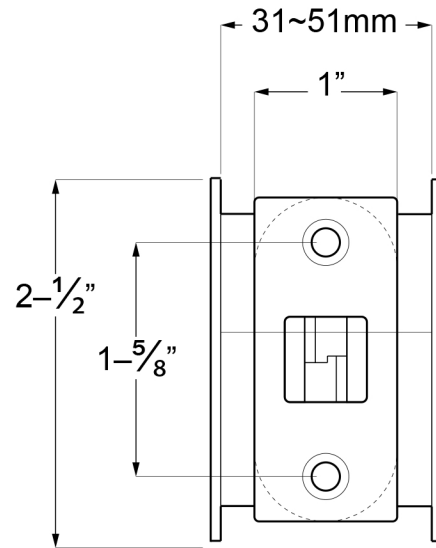

# SDRP218

SLIDING DOOR ROUND PASSAGE LOCK / SOLID BRASS

RIGHT SIDE

FRONT SIDE

LEFT SIDE

DRAWING NOT TO SCALE

NOTE: Deltana reserves the right to constantly improve its products and is not responsible for differences between the product in-hand and the specifications contained in this drawing. We do not recommend to pre-drill holes or pre-cut woods or metals based on the drawing information if the veracity of the specifications has not been proven by the live product.