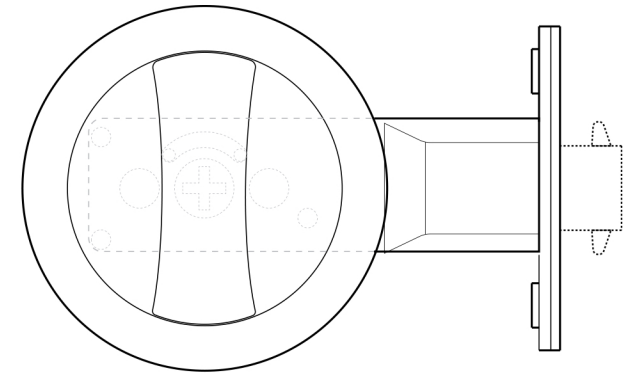

# SDRP218

SLIDING DOOR ROUND PASSAGE LOCK / SOLID BRASS

RIGHT SIDE

FRONT SIDE

LEFT SIDE

DRAWING NOT TO SCALE

NOTE: Deltana reserves the right to constantly improve its products and is not responsible for differences between the product in-hand and the specifications contained in this drawing. We do not recommend to pre-drill holes or pre-cut woods or metals based on the drawing information if the veracity of the specifications has not been proven by the live product.