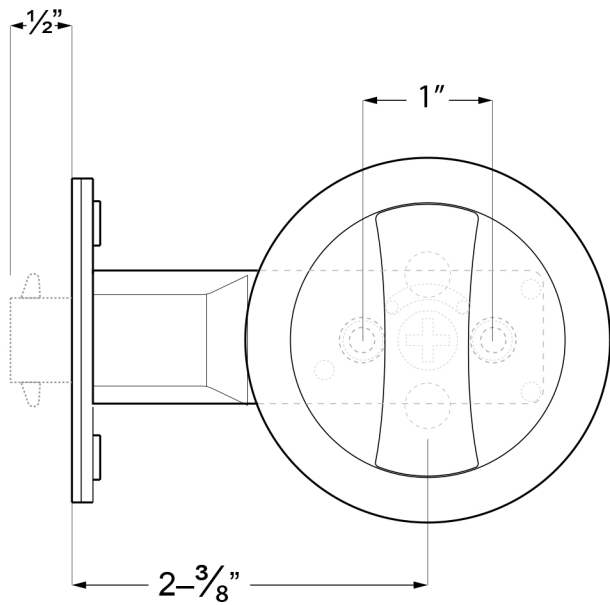

# SDRP218

SLIDING DOOR ROUND PASSAGE LOCK / SOLID BRASS

RIGHT SIDE

FRONT SIDE

LEFT SIDE

DRAWING NOT TO SCALE

NOTE: Deltana reserves the right to constantly improve its products and is not responsible for differences between the product in-hand and the specifications contained in this drawing. We do not recommend to pre-drill holes or pre-cut woods or metals based on the drawing information if the veracity of the specifications has not been proven by the live product.