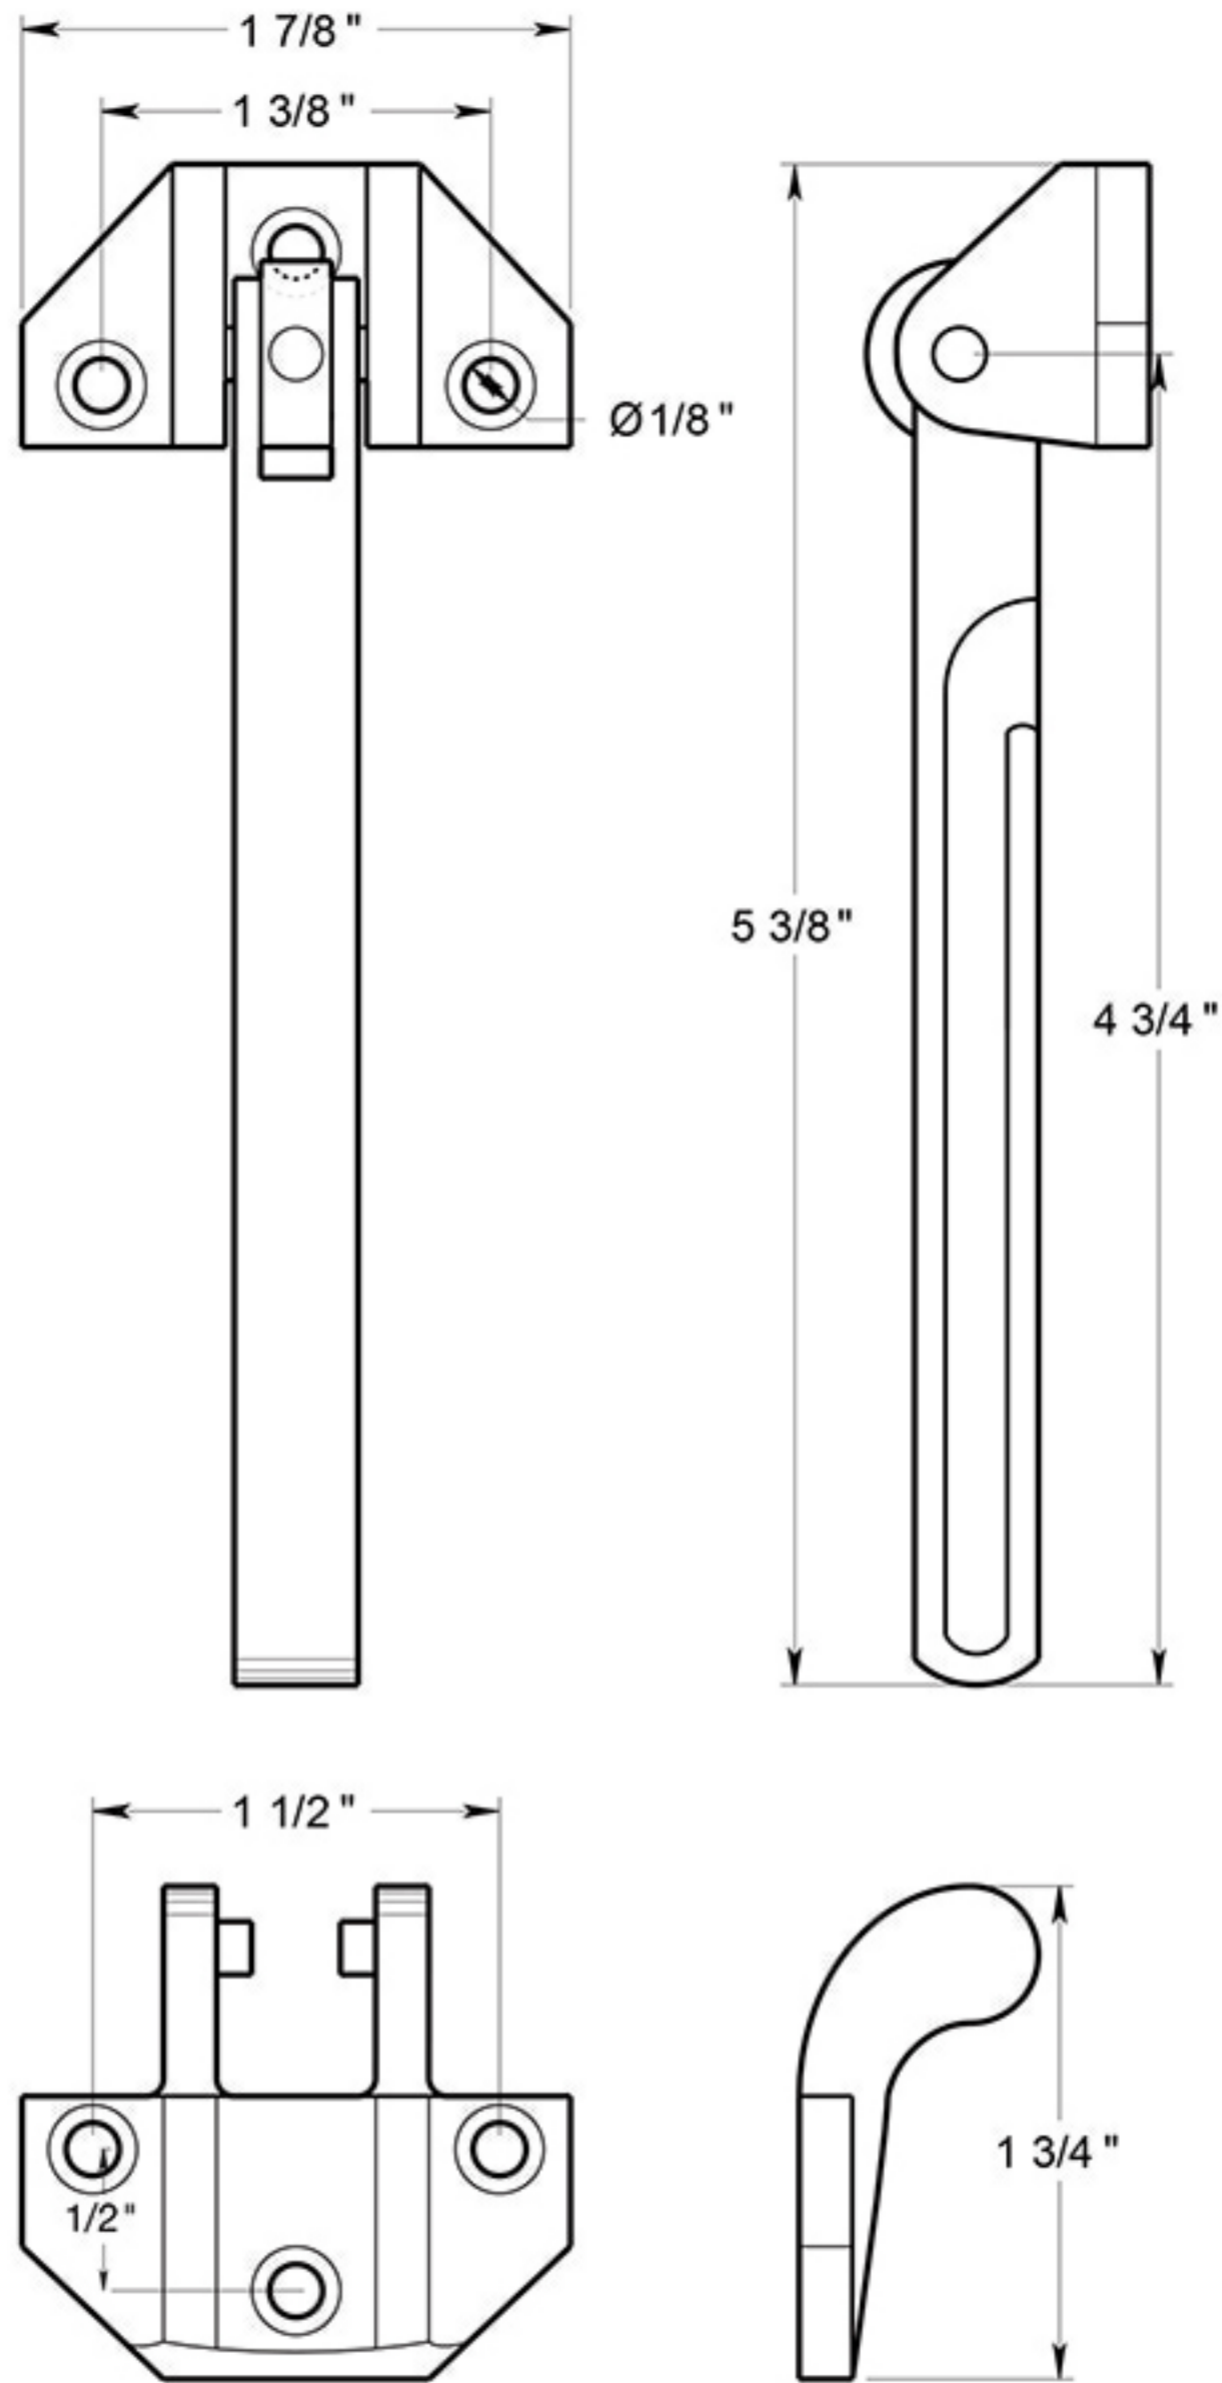

DGSB675

6-3/4" DOOR GUARD / SOLID BRASS

DRAWING NOT TO SCALE

NOTE: Deltana reserves the right to constantly improve its products and is not responsible for differences between the product in-hand and the specifications contained in this drawing. We do not recommend to pre-drill holes or pre-cut woods or metals based on the drawing information if the veracity of the specifications has not been proven by the live product.