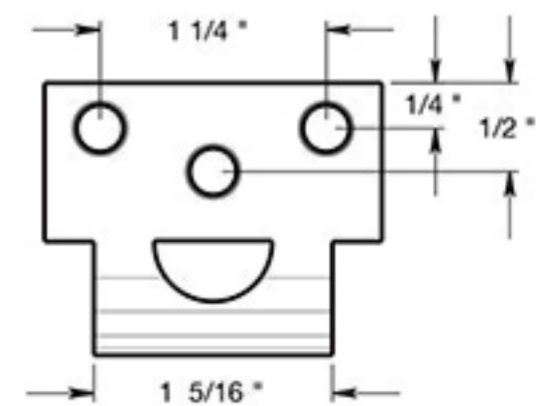

FPG6

6" OFF-SET SURFACE BOLT / HD / SOLID BRASS

Angle Strike

Mortise Strike

Universal Strike

DRAWING NOT TO SCALE

NOTE: Deltana reserves the right to constantly improve its products and is not responsible for differences between the product in-hand and the specifications contained in this drawing. We do not recommend to pre-drill holes or pre-cut woods or metals based on the drawing information if the veracity of the specifications has not been proven by the live product.