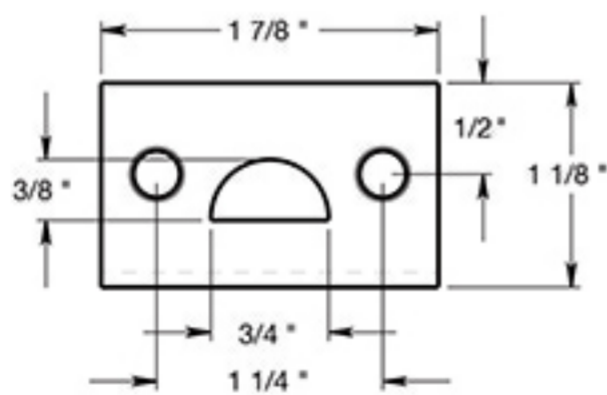

FPG6

6" OFF-SET SURFACE BOLT / HD / SOLID BRASS

Angle Strike

Mortise Strike

Universal Strike

DRAWING NOT TO SCALE

NOTE: Deltana reserves the right to constantly improve its products and is not responsible for differences between the product in-hand and the specifications contained in this drawing. We do not recommend to pre-drill holes or pre-cut woods or metals based on the drawing information if the veracity of the specifications has not been proven by the live product.