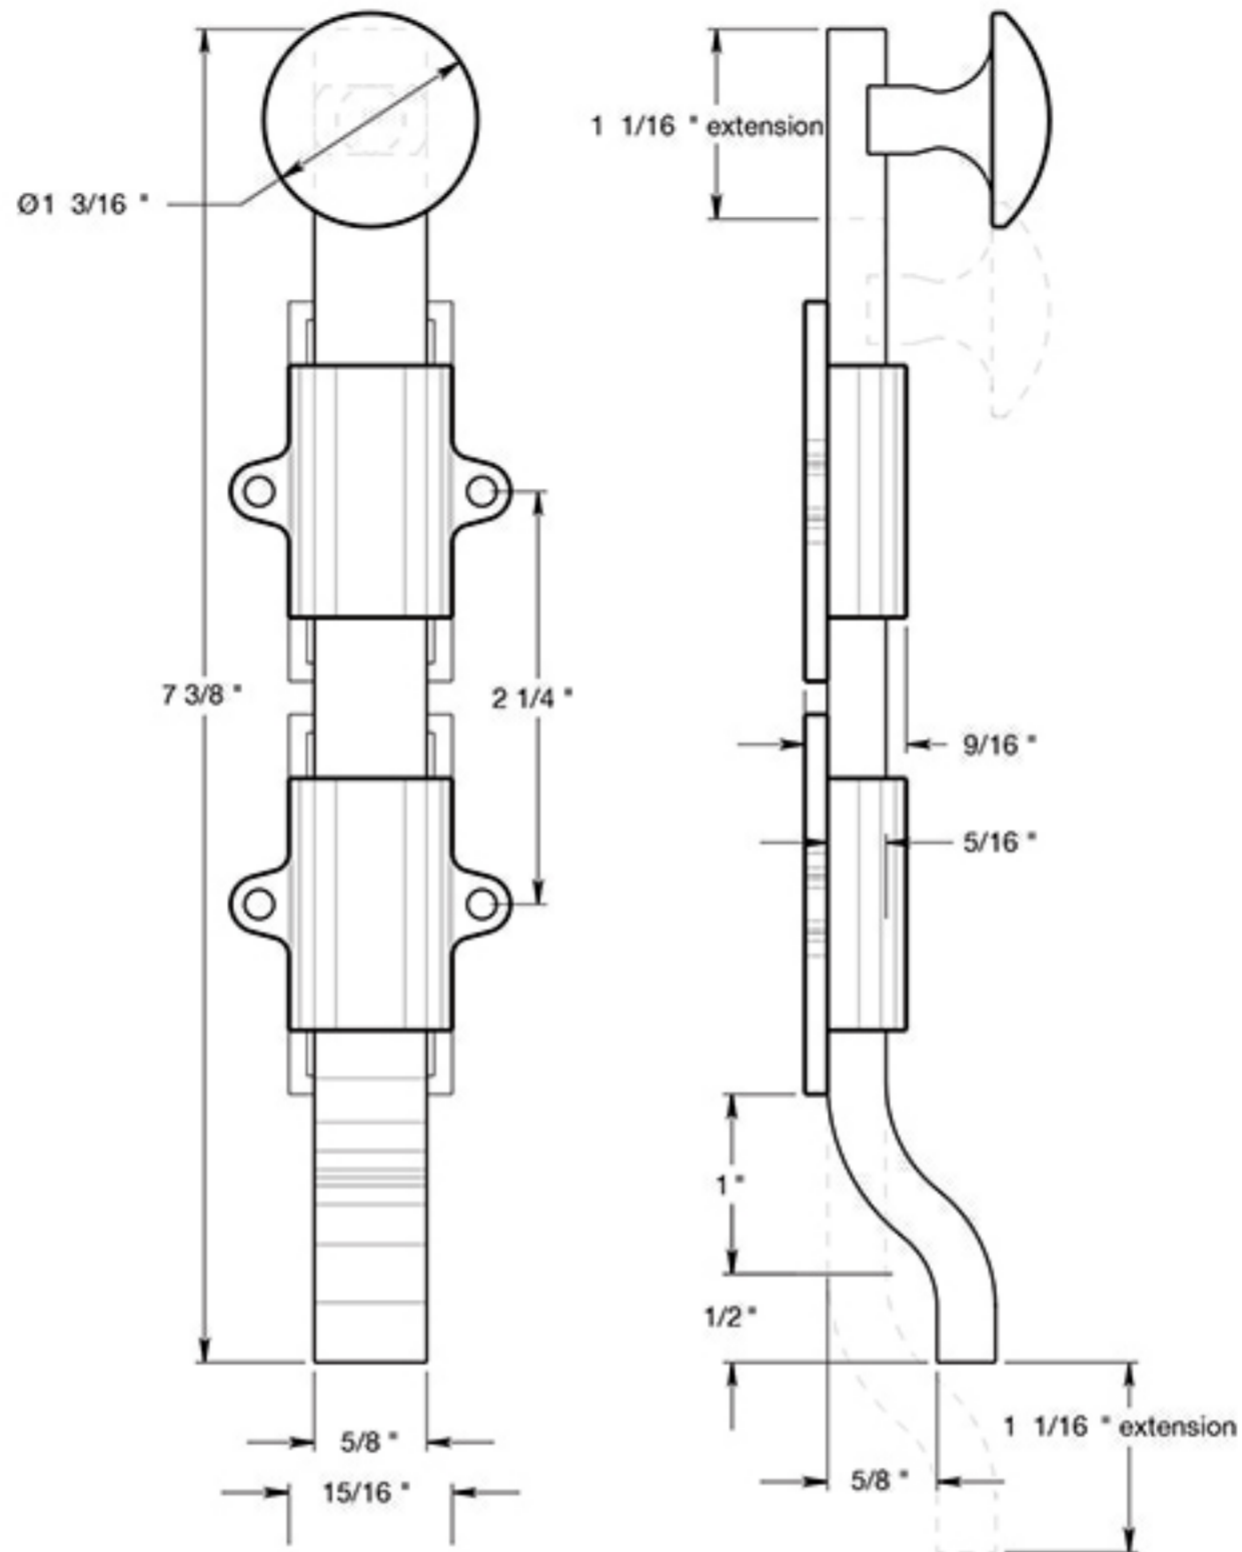

FPG6

6" OFF-SET SURFACE BOLT / HD / SOLID BRASS

Angle Strike

Mortise Strike

Universal Strike

DRAWING NOT TO SCALE

NOTE: Deltana reserves the right to constantly improve its products and is not responsible for differences between the product in-hand and the specifications contained in this drawing. We do not recommend to pre-drill holes or pre-cut woods or metals based on the drawing information if the veracity of the specifications has not been proven by the live product.