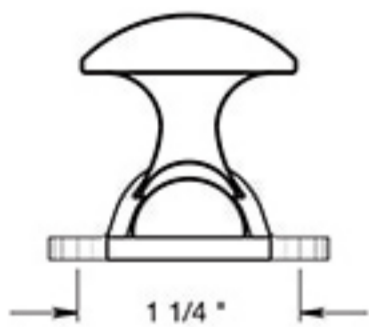

FPG6

6" OFF-SET SURFACE BOLT / HD / SOLID BRASS

Angle Strike

Mortise Strike

Universal Strike

DRAWING NOT TO SCALE

NOTE: Deltana reserves the right to constantly improve its products and is not responsible for differences between the product in-hand and the specifications contained in this drawing. We do not recommend to pre-drill holes or pre-cut woods or metals based on the drawing information if the veracity of the specifications has not been proven by the live product.