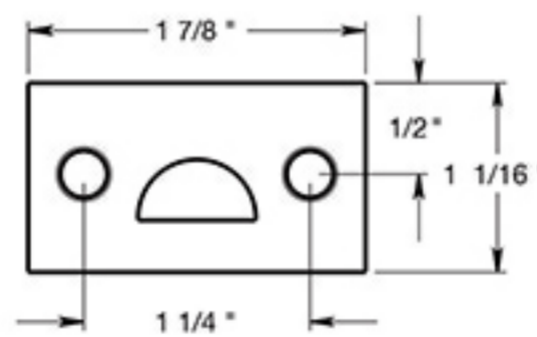

FPG6

6" OFF-SET SURFACE BOLT / HD / SOLID BRASS

Angle Strike

Mortise Strike

Universal Strike

DRAWING NOT TO SCALE

NOTE: Deltana reserves the right to constantly improve its products and is not responsible for differences between the product in-hand and the specifications contained in this drawing. We do not recommend to pre-drill holes or pre-cut woods or metals based on the drawing information if the veracity of the specifications has not been proven by the live product.