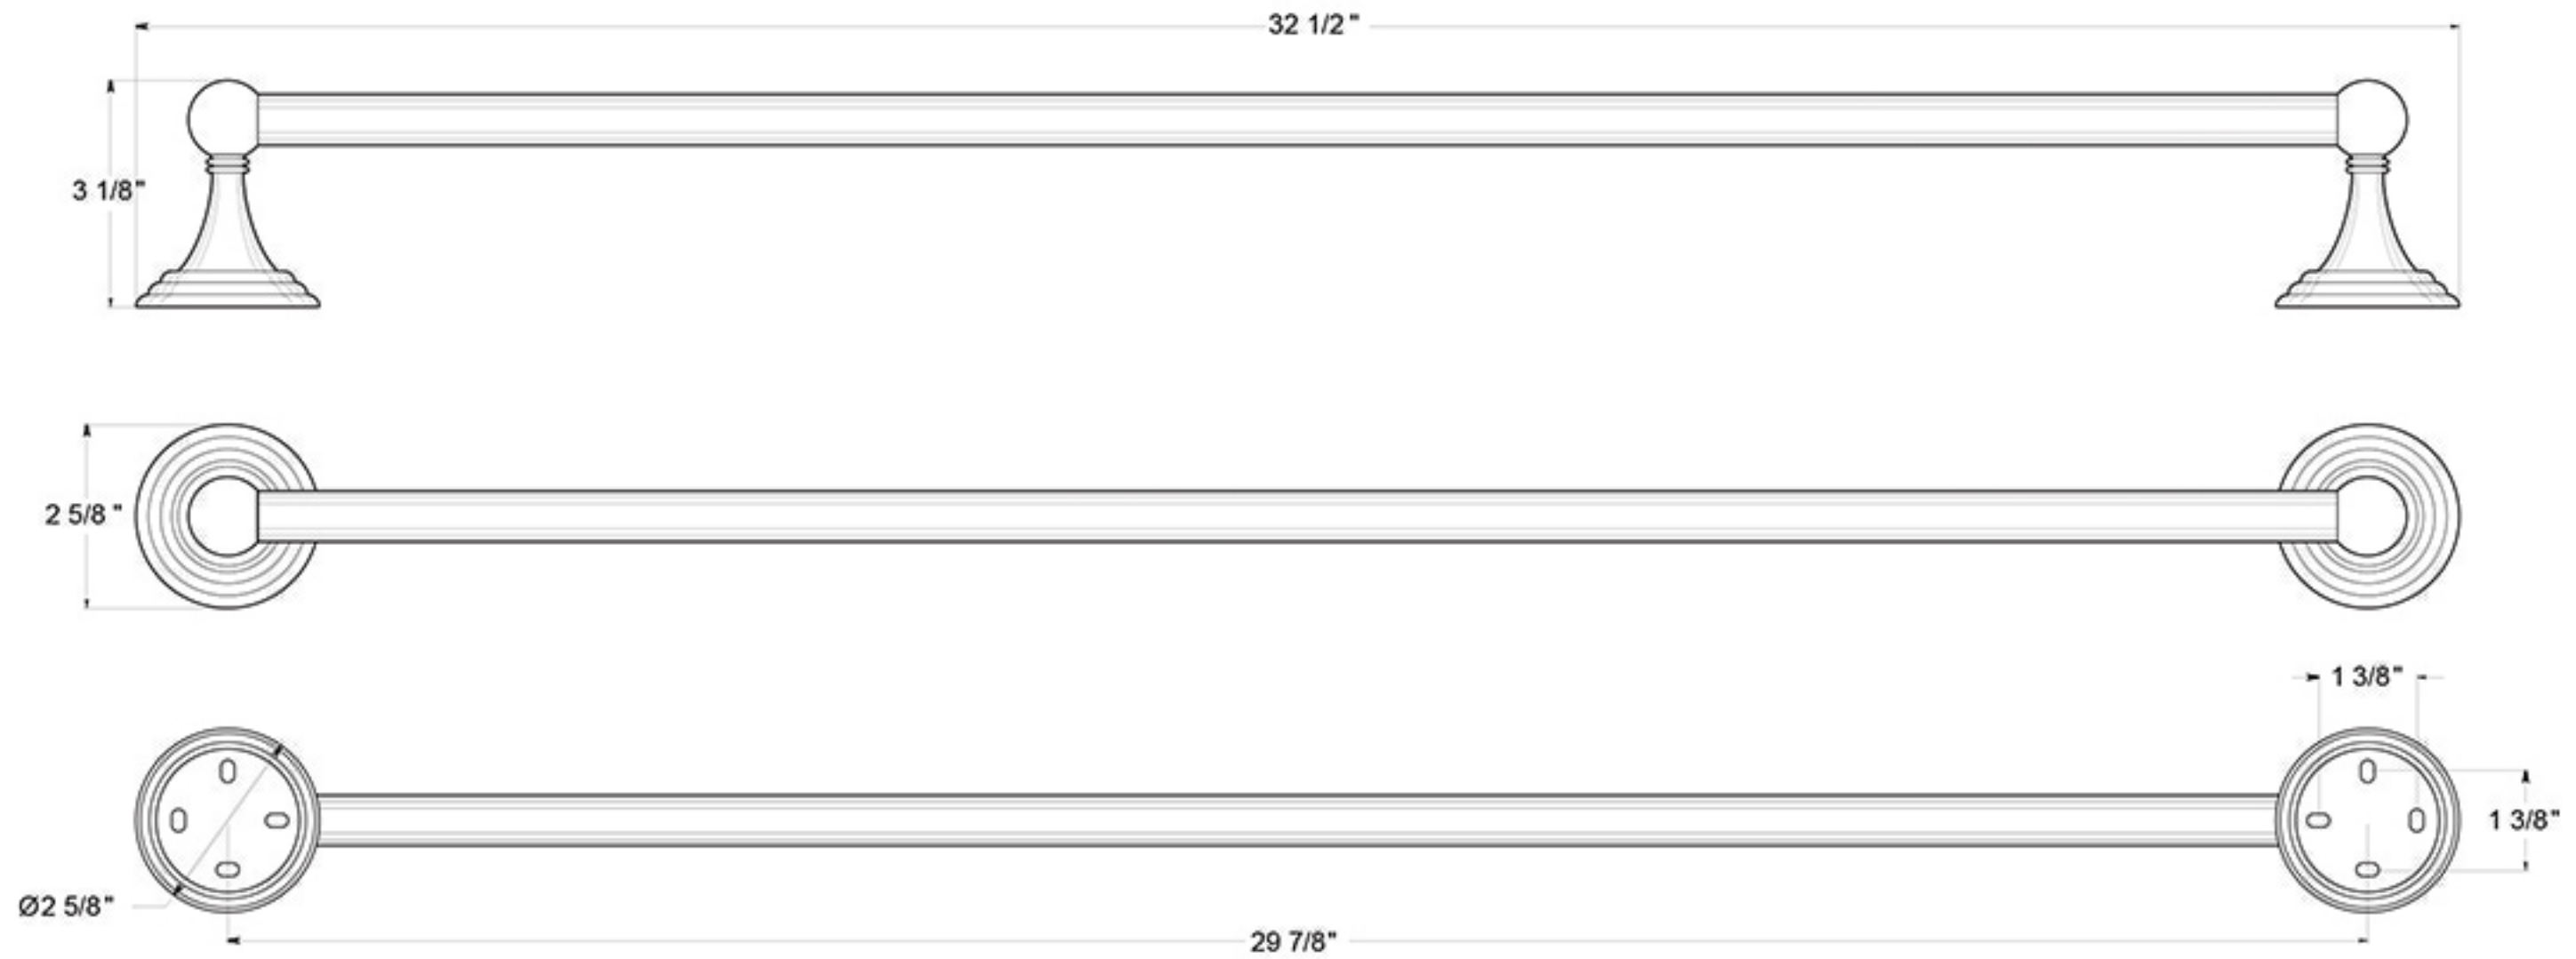

98C2004-30

30" TOWEL BAR / CLASSIC / SOLID BRASS

DRAWING NOT TO SCALE

NOTE: Deltana reserves the right to constantly improve its products and is not responsible for differences between the product in-hand and the specifications contained in this drawing. We do not recommend to pre-drill holes or pre-cut woods or metals based on the drawing information if the veracity of the specifications has not been proven by the live product.