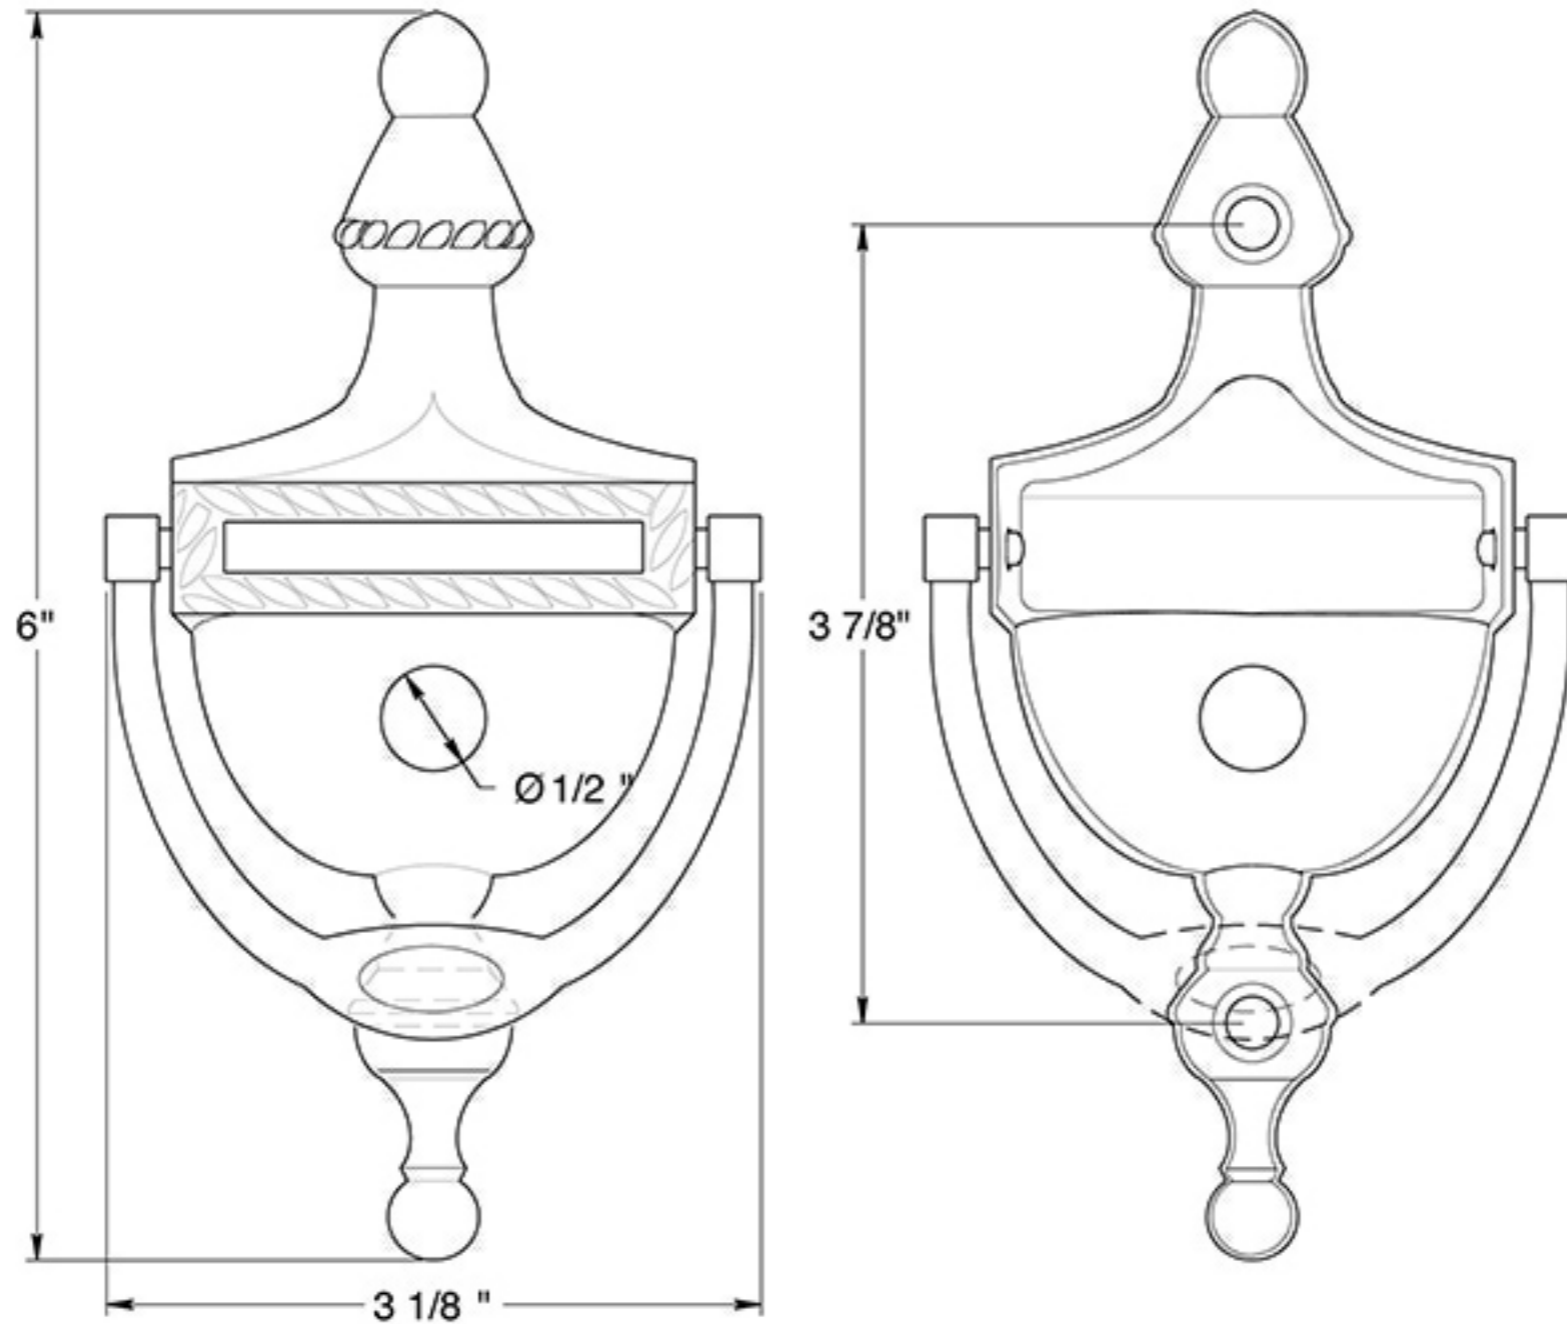

DKV6R

DOOR KNOCKER WITH VIEWER / ROPE PATTERN / SOLID BRASS

DRAWING NOT TO SCALE

NOTE: Deltana reserves the right to constantly improve its products and is not responsible for differences between the product in-hand and the specifications contained in this drawing. We do not recommend to pre-drill holes or pre-cut woods or metals based on the drawing information if the veracity of the specifications has not been proven by the live product.